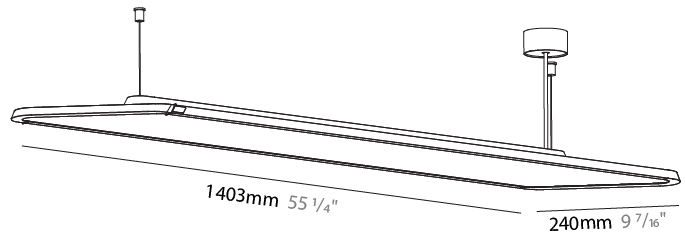

GENERAL

Series: Hadi
Subseries: Hadi-M Aura
Brand: Prolicht
Division: Architectural
Mounting Type: Surface
Mounting Location: Ceiling

PHYSICAL

Shape: Rectangle
Length (mm): 1403
Length (in): 55 1/4
Width (mm): 240
Width (in): 9 7/16
Height (mm): 48
Height (in): 1 7/8
Light Distribution: Direct
Fixture Finish: SSR / BKV / CWI / CRY / HAB / UFT / ITA / RUA / FTG / MYG / LOD / PUS / FRO / FUP / KIA / POP / BLS / SPG / MEY / GOH / GUM / CHC / COM / ABZ / JAG / OBR / MOS / ROR
Fixture Material: Extruded Aluminum / Steel
Cable Details: 2,000mm / 6,000mm Transparent Cable

ELECTRICAL

Lamp Type: LED (Zhaga Standard)
Input Wattage (W): 78
Total Output Wattage (W): 70.9
Dimming: Non-Dimmable
Driver Included: No
Driver Location: Integrated
Driver Type: Constant Current - Universal
Driver Class: Class 2
Input Voltage (V): 120 - 277
Constant Current (MA): 225
Upon Request: 0-10V Dimming

LED

Color Temperature (°K): 3000 / 3500 / 4000
Max. Delivered Lumen (lm): 5783 / 5781 / 5899
Nominal Lumen (lm): 9801 / 9799 / 9999
CRI: >90 CRI
Lamp Life (hrs): 50000

OPTICAL

Adjustability: Fixed

RATINGS AND CERTIFICATIONS

Certified By: Certified for North American Standards
IP rating: IP20

PROJECT _____
TYPE _____
SPECIFIER _____
QUANTITY _____
DATE _____