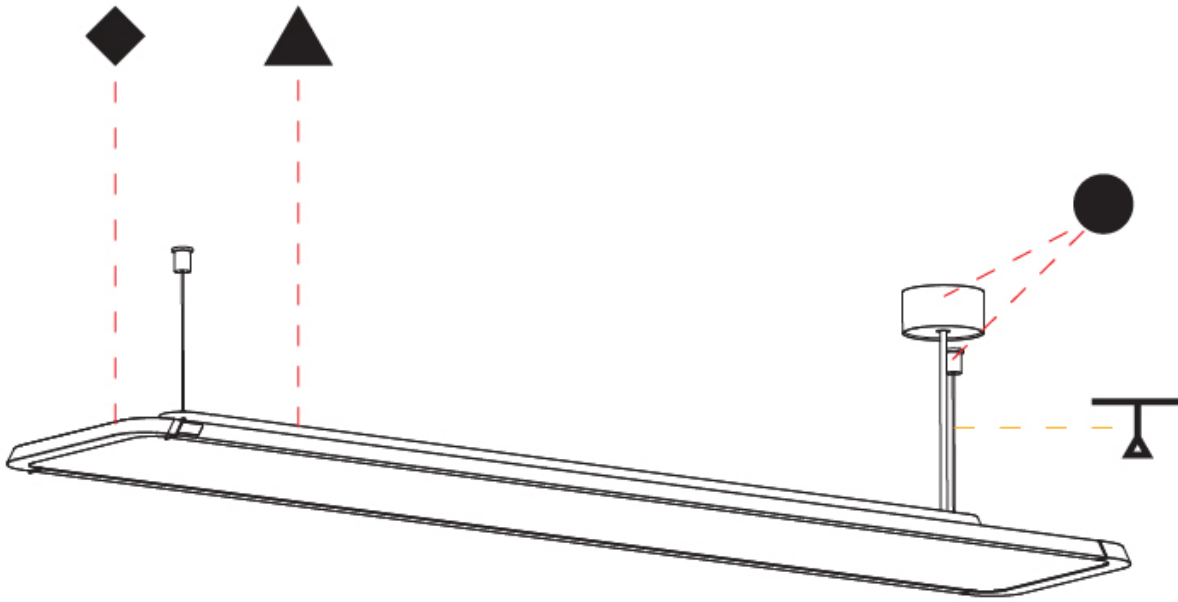

HADI-M SUSPENDED SUSPENSION

A300406-

PROJECT
TYPE
SPECIFIER
QUANTITY
DATE

A