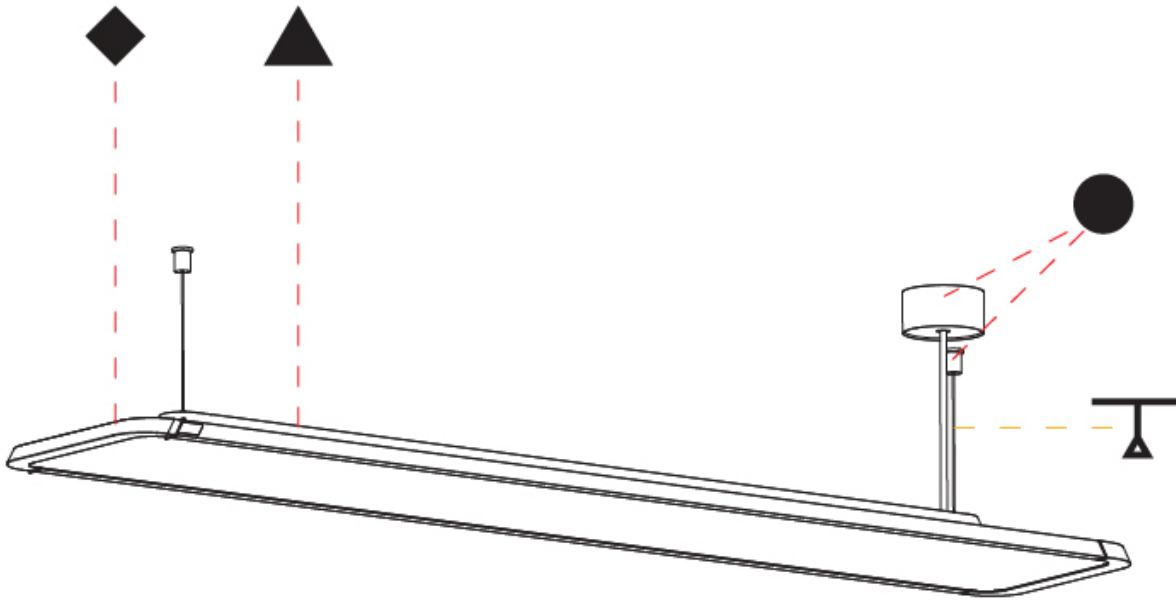

HADI-M SUSPENDED SUSPENSION

A300406-

PROJECT
TYPE
SPECIFIER
QUANTITY
DATE