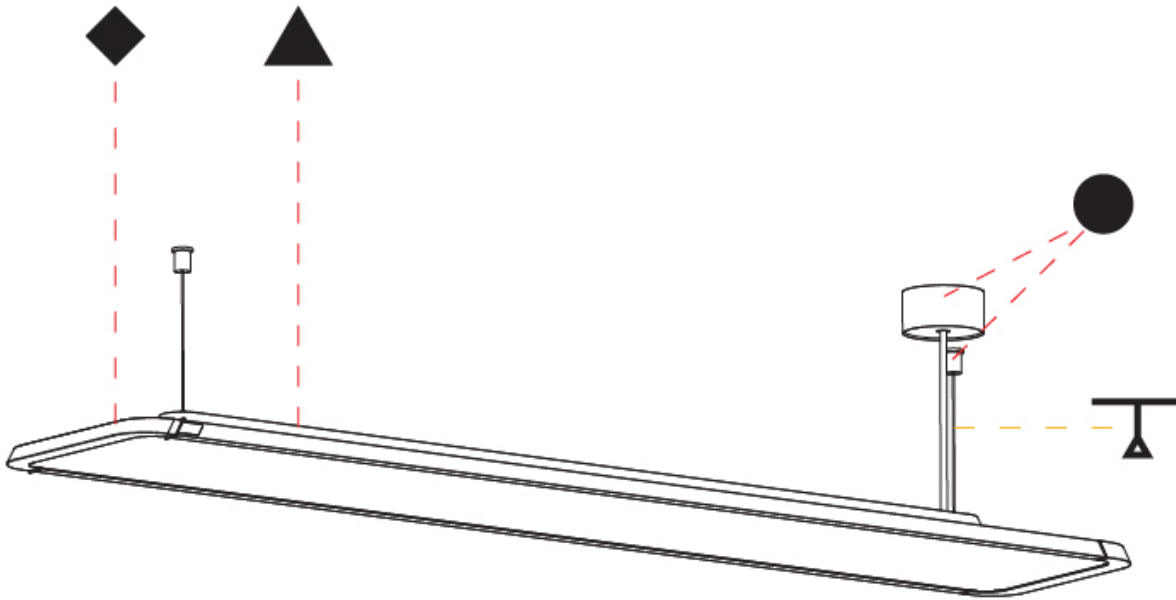

HADI-M AURA SURFACE

A300407-

PROJECT	_____
TYPE	_____
SPECIFIER	_____
QUANTITY	_____
DATE	_____