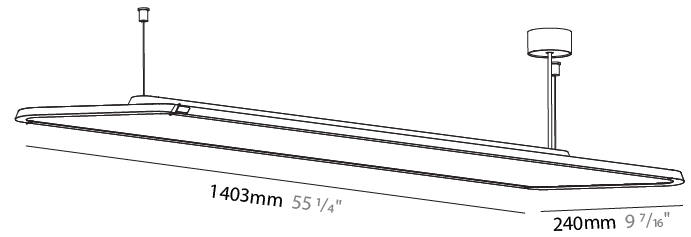

GENERAL

Series: Hadi
Subseries: Hadi-M Aura
Brand: Prolicht
Division: Architectural
Mounting Type: Surface
Mounting Location: Ceiling

PHYSICAL

Shape: Rectangle
Length (mm): 1403
Length (in): 55 1/4
Width (mm): 240
Width (in): 9 7/16
Height (mm): 48
Height (in): 1 7/8
Light Distribution: Direct
Fixture Finish: SSR / BKV / CWI / CRY / HAB / UFT / ITA / RUA / FTG / MYG / LOD / PUS / FRO / FUP / KIA / POP / BLS / SPG / MEY / GOH / GUM / CHC / COM / ABZ / JAG / OBR / MOS / ROR
Fixture Material: Extruded Aluminum / Steel
Cable Details: 2,000mm / 6,000mm Transparent Cable

ELECTRICAL

Lamp Type: LED (Zhaga Standard)
Input Wattage (W): 78
Total Output Wattage (W): 70.9
Dimming: Non-Dimmable
Driver Included: No
Driver Location: Integrated
Driver Type: Constant Current - Universal
Driver Class: Class 2
Input Voltage (V): 120 - 277
Constant Current (MA): 225
Upon Request: 0-10V Dimming

LED

Color Temperature (°K): 3000 / 3500 / 4000
Max. Delivered Lumen (lm): 5783 / 5781 / 5899
Nominal Lumen (lm): 9801 / 9799 / 9999
CRI: >90 CRI
Lamp Life (hrs): 50000

OPTICAL

Adjustability: Fixed

RATINGS AND CERTIFICATIONS

Certified By: Certified for North American Standards
IP rating: IP20

PROJECT _____
TYPE _____
SPECIFIER _____
QUANTITY _____
DATE _____