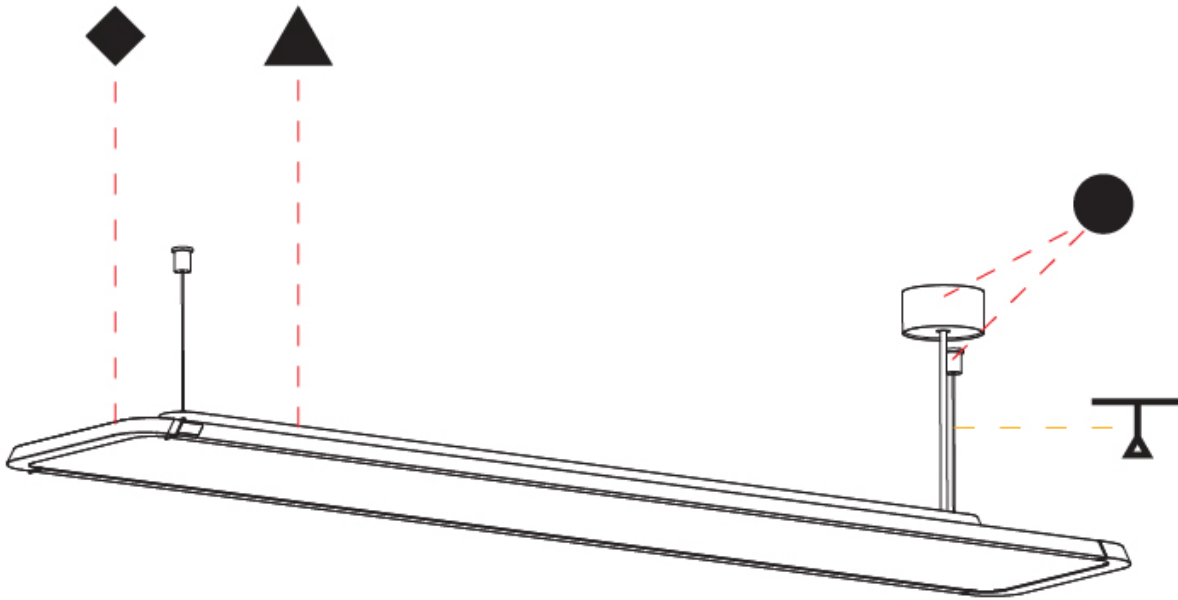

A300407-

PROJECT	_____
TYPE	_____
SPECIFIER	_____
QUANTITY	_____
DATE	_____