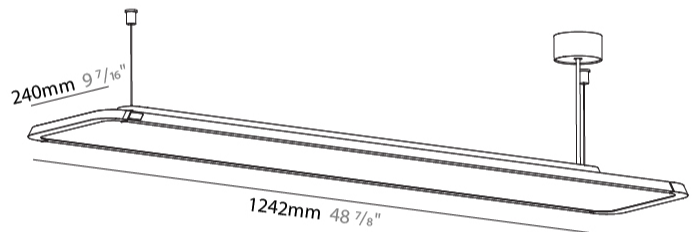

1. To build a product code in our configurator select the specify button on the base model # product page
2. To build a manual product code on this datasheet choose from the options listed below in blue font and add the suffix to the base model #

GENERAL

Series: Hadi
Subseries: Hadi-M Suspended
Brand: Prolicht
Division: Architectural
Mounting Type: Suspension
Mounting Location: Ceiling
Subcategory: Pendant

PHYSICAL

Shape: Rectangle
Length (mm): 1242
Length (in): 48 7/8
Width (mm): 240
Width (in): 9 7/16
Height (mm): 48
Height (in): 1 7/8
Light Distribution: Direct

Fixture Finish: SSR / BKV / CWI / CRY / HAB / UFT / ITA / RUA / FTG / MYG / LOD / PUS / FRO / FUP / KIA / POP / BLS / SPG / MEY / GOH / GUM / CHC / COM / ABZ / JAG / OBR / MOS / ROR

Fixture Material: Extruded Aluminum / Steel

Cable Details: 2,000mm / 6,000mm Transparent Cable

ELECTRICAL

Lamp Type: LED (Zhaga Standard)
Input Wattage (W): 37.3
Total Output Wattage (W): 33.6
Dimming: Non-Dimmable
Driver Included: No
Driver Location: Integrated
Driver Type: Constant Current - Universal
Driver Class: Class 2
Input Voltage (V): 120 - 277
Constant Current (MA): 112

LED

Color Temperature (°K): 3000 / 3500 / 4000
Max. Delivered Lumen (lm): 4269 / 4265 / 4352
Nominal Lumen (lm): 4976 / 4971 / 5072
CRI: >90 CRI
Lamp Life (hrs): 50000

OPTICAL

RATINGS AND CERTIFICATIONS

Certified By: Certified for North American Standards
IP rating: IP20