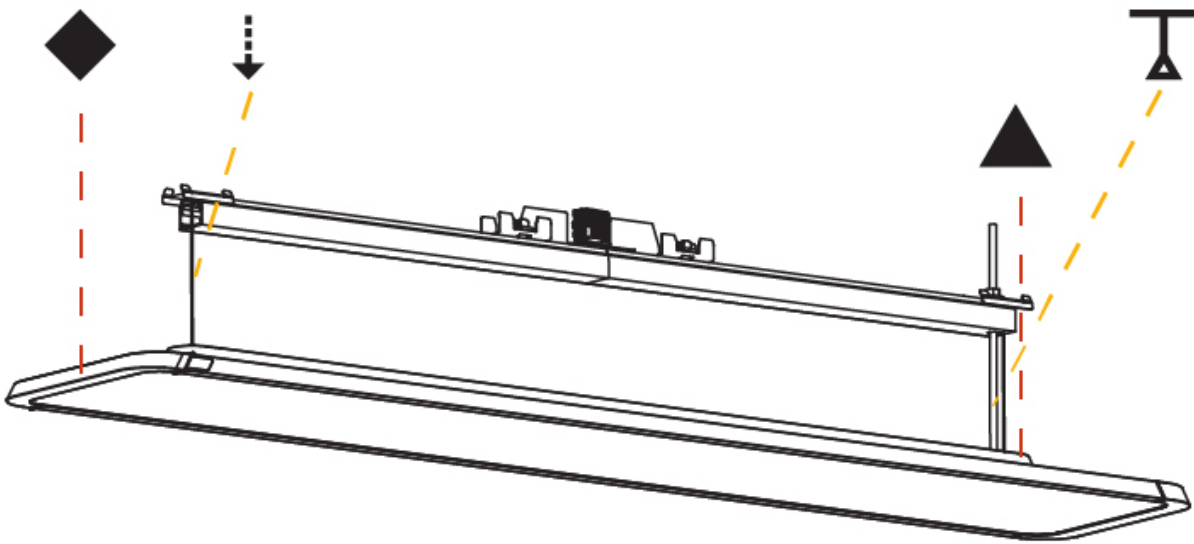

HADI-M TRACK

A380129-

PROJECT	_____
TYPE	_____
SPECIFIER	_____
QUANTITY	_____
DATE	_____

A