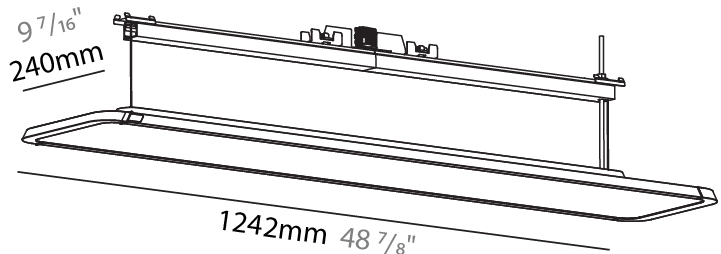

base number   Color   Finishes   Finishes   Cable Color
Temperature   (Diamond)   (Triangle)   Options

1. To build a product code in our configurator select the specify button on the base model # product page
2. To build a manual product code on this datasheet choose from the options listed below in blue font and add the suffix to the base model #

GENERAL

Series: Hadi
Subseries: Hadi-M
Brand: Prolicht
Division: Architectural
Mounting Type: Track
Mounting Location: Ceiling
Subcategory: Downlight

PHYSICAL

Shape: Rectangle
Length (mm): 1242
Length (in): 48 ⁷/₈
Width (mm): 240
Width (in): 9 ⁷/₁₆
Height (mm): 48
Height (in): 1 ⁷/₈
Light Distribution: Direct
Weight (kg): 6.728
Weight (lbs): 14.83

Fixture Finish: SSR / BKV / CWI / CRY / HAB / UFT / ITA / RUA / FTG / MYG / LOD / PUS / FRO / FUP / KIA / POP / BLS / SPG / MEY / GOH / GUM / CHC / COM / ABZ / JAG / OBR / MOS / ROR

Fixture Material: Aluminum

ELECTRICAL

Lamp Type: LED (Zhaga Standard)
Input Wattage (W): 37.7
Total Output Wattage (W): 32.4
Dimming: Non-Dimmable / 0-10V Dimming
Driver Included: Yes
Driver Location: Integrated
Driver Type: Constant Current - Universal
Driver Class: Class 2
Input Voltage (V): 120 - 277
Constant Current (MA): 900

LED

Color Temperature (°K): 3000 / 4000
Max. Delivered Lumen (lm): 4269 / 4352
Nominal Lumen (lm): 4976 / 5072
CRI: >90 CRI
Lamp Life (hrs): 50000

OPTICAL

RATINGS AND CERTIFICATIONS

Certified By: Certified for North American Standards
IP rating: IP20