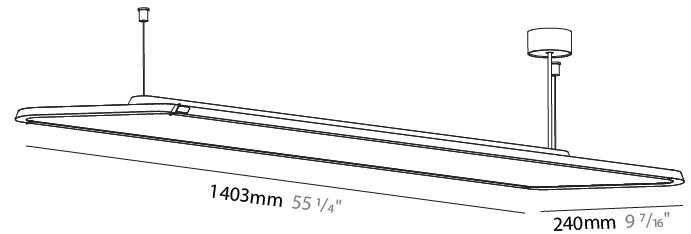

1. To build a product code in our configurator select the specify button on the base model # product page
2. To build a manual product code on this datasheet choose from the options listed below in blue font and add the suffix to the base model #

GENERAL

Series: Hadi
Subseries: Hadi-M Aura
Brand: Prolicht
Division: Architectural
Mounting Type: Surface
Mounting Location: Ceiling

PHYSICAL

Shape: Rectangle
Length (mm): 1403
Length (in): 55 1/4
Width (mm): 240
Width (in): 9 7/16
Height (mm): 48
Height (in): 1 7/8
Light Distribution: Direct
Fixture Finish: SSR / BKV / CWI / CRY / HAB / UFT / ITA / RUA / FTG / MYG / LOD / PUS / FRO / FUP / KIA / POP / BLS / SPG / MEY / GOH / GUM / CHC / COM / ABZ / JAG / OBR / MOS / ROR
Fixture Material: Extruded Aluminum / Steel
Cable Details: 2,000mm / 6,000mm Transparent Cable

ELECTRICAL

Lamp Type: LED (Zhaga Standard)
Input Wattage (W): 78
Total Output Wattage (W): 70.9
Dimming: Non-Dimmable
Driver Included: No
Driver Location: Integrated
Driver Type: Constant Current - Universal
Driver Class: Class 2
Input Voltage (V): 120 - 277
Constant Current (MA): 225
Upon Request: 0-10V Dimming

LED

Color Temperature (°K): 3000 / 3500 / 4000
Max. Delivered Lumen (lm): 5783 / 5781 / 5899
Nominal Lumen (lm): 9801 / 9799 / 9999
CRI: >90 CRI
Lamp Life (hrs): 50000

OPTICAL

Adjustability: Fixed

RATINGS AND CERTIFICATIONS

Certified By: Certified for North American Standards
IP rating: IP20