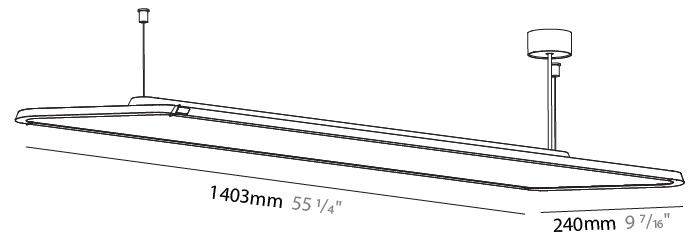

1. To build a product code in our configurator select the specify button on the base model # product page
2. To build a manual product code on this datasheet choose from the options listed below in blue font and add the suffix to the base model #

GENERAL

Series: Hadi
Subseries: Hadi-M Suspended
Brand: Prolicht
Division: Architectural
Mounting Type: Suspension
Mounting Location: Ceiling

PHYSICAL

Shape: Rectangle
Length (mm): 1403
Length (in): 55 1/4
Width (mm): 240
Width (in): 9 7/16
Height (mm): 48
Height (in): 1 7/8
Light Distribution: Direct / Indirect
Fixture Finish: [SSR / BKV / CWI / CRY / HAB / UFT / ITA / RUA / FTG / MYG / LOD / PUS / FRO / FUP / KIA / POP / BLS / SPG / MEY / GOH / GUM / CHC / COM / ABZ / JAG / OBR / MOS / ROR](#)
Fixture Material: Extruded Aluminum / Steel
Cable Details: [2,000mm / 6,000mm Transparent Cable](#)

ELECTRICAL

Lamp Type: LED (Zhaga Standard)
Input Wattage (W): 68.5
Total Output Wattage (W): 61.8
Dimming: [Non-Dimmable](#)
Driver Included: No
Driver Location: Integrated
Driver Type: Constant Current - Universal
Driver Class: Class 2
Input Voltage (V): 120 - 277
Upon Request: 0-10V Dimming

LED

Color Temperature (°K): [3000 / 3500 / 4000](#)
Max. Delivered Lumen (lm): 6879 / 6863 / 7003
Nominal Lumen (lm): 8606 / 8687 / 8762
CRI: >90 CRI
Lamp Life (hrs): 50000

OPTICAL

RATINGS AND CERTIFICATIONS

Certified By: Certified for North American Standards
IP rating: IP20