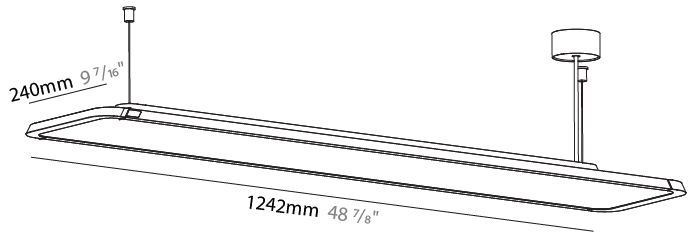

GENERAL

Series: Hadi
Subseries: Hadi-M Aura
Brand: Prolicht
Division: Architectural
Mounting Type: Surface
Mounting Location: Ceiling
Subcategory: Pendant

PHYSICAL

Shape: Rectangle
Length (mm): 1242
Length (in): 48 7/8
Width (mm): 240
Width (in): 9 7/16
Height (mm): 48
Height (in): 1 7/8
Light Distribution: Direct
Fixture Finish: SSR / BKV / CWI / CRY / HAB / UFT / ITA / RUA / FTG / MYG / LOD / PUS / FRO / FUP / KIA / POP / BLS / SPG / MEY / GOH / GUM / CHC / COM / ABZ / JAG / OBR / MOS / ROR
Fixture Material: Extruded Aluminum / Steel
Cable Details: 2,000mm / 6,000mm Transparent Cable

ELECTRICAL

Lamp Type: LED (Zhaga Standard)
Input Wattage (W): 78
Total Output Wattage (W): 70.9
Dimming: Non-Dimmable
Driver Included: No
Driver Location: Integrated
Driver Type: Constant Current - Universal
Driver Class: Class 2
Input Voltage (V): 120 - 277
Constant Current (MA): 225
Upon Request: 0-10V Dimming

LED

Color Temperature (°K): 3000 / 3500 / 4000
Max. Delivered Lumen (lm): 4235 / 4230 / 4316
Nominal Lumen (lm): 4976 / 4971 / 5072
CRI: >90 CRI
Lamp Life (hrs): 50000

OPTICAL

Adjustability: Fixed

RATINGS AND CERTIFICATIONS

Certified By: Certified for North American Standards
IP rating: IP20

PROJECT
TYPE
SPECIFIER
QUANTITY
DATE