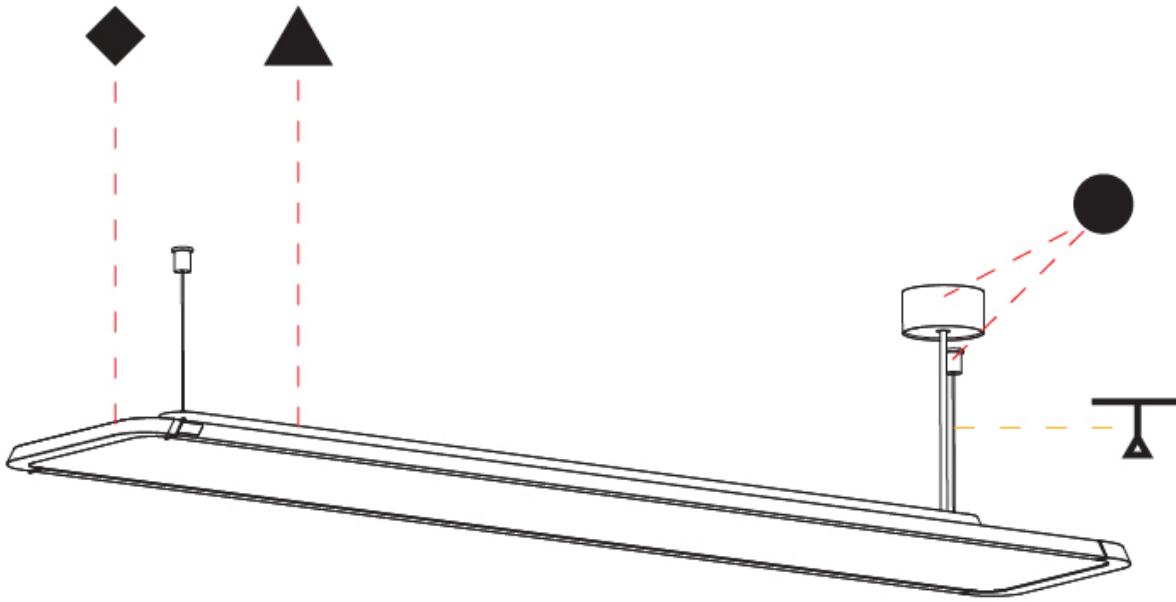

HADI-M SUSPENDED SUSPENSION

A300408-

PROJECT
TYPE
SPECIFIER
QUANTITY
DATE