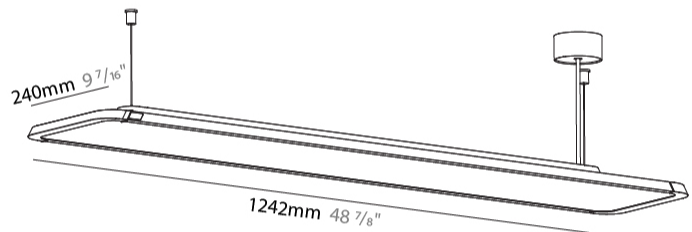

1. To build a product code in our configurator select the specify button on the base model # product page
2. To build a manual product code on this datasheet choose from the options listed below in blue font and add the suffix to the base model #

GENERAL

Series: Hadi
Subseries: Hadi-M Suspended
Brand: Prolicht
Division: Architectural
Mounting Type: Suspension
Mounting Location: Ceiling
Subcategory: Pendant

PHYSICAL

Shape: Rectangle
Length (mm): 1242
Length (in): 48 7/8
Width (mm): 240
Width (in): 9 7/16
Height (mm): 48
Height (in): 1 7/8
Light Distribution: Direct

Fixture Finish: [SSR / BKV / CWI / CRY / HAB / UFT / ITA / RUA / FTG / MYG / LOD / PUS / FRO / FUP / KIA / POP / BLS / SPG / MEY / GOH / GUM / CHC / COM / ABZ / JAG / OBR / MOS / ROR](#)

Fixture Material: [Extruded Aluminum / Steel](#)

[Cable Details: 2,000mm / 6,000mm Transparent Cable](#)

ELECTRICAL

Lamp Type: LED (Zhaga Standard)
Input Wattage (W): 37.3
Total Output Wattage (W): 33.6
[Dimming: Non-Dimmable](#)
Driver Included: No
Driver Location: Integrated
Driver Type: Constant Current - Universal
Driver Class: Class 2
Input Voltage (V): 120 - 277
Constant Current (MA): 112

LED

[Color Temperature (°K): 3000 / 3500 / 4000](#)
Max. Delivered Lumen (lm): 4269 / 4265 / 4352
Nominal Lumen (lm): 4976 / 4971 / 5072
CRI: >90 CRI
Lamp Life (hrs): 50000

OPTICAL

RATINGS AND CERTIFICATIONS

Certified By: Certified for North American Standards
IP rating: IP20