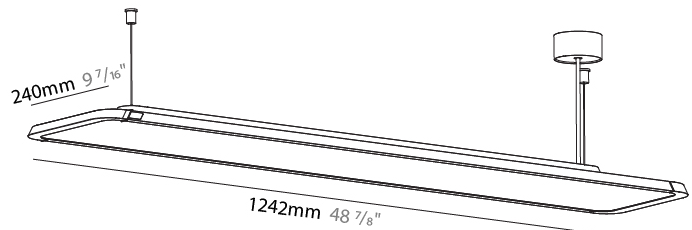

GENERAL

Series: Hadi
Subseries: Hadi-M Aura
Brand: Prolicht
Division: Architectural
Mounting Type: Surface
Mounting Location: Ceiling
Subcategory: Pendant

PHYSICAL

Shape: Rectangle
Length (mm): 1242
Length (in): 48 7/8
Width (mm): 240
Width (in): 9 7/16
Height (mm): 48
Height (in): 1 7/8
Light Distribution: Direct
Fixture Finish: SSR / BKV / CWI / CRY / HAB / UFT / ITA / RUA / FTG / MYG / LOD / PUS / FRO / FUP / KIA / POP / BLS / SPG / MEY / GOH / GUM / CHC / COM / ABZ / JAG / OBR / MOS / ROR
Fixture Material: Extruded Aluminum / Steel
Cable Details: 2,000mm / 6,000mm Transparent Cable

ELECTRICAL

Lamp Type: LED (Zhaga Standard)
Input Wattage (W): 78
Total Output Wattage (W): 70.9
Dimming: Non-Dimmable
Driver Included: No
Driver Location: Integrated
Driver Type: Constant Current - Universal
Driver Class: Class 2
Input Voltage (V): 120 - 277
Constant Current (MA): 225
Upon Request: 0-10V Dimming

LED

Color Temperature (°K): 3000 / 3500 / 4000
Max. Delivered Lumen (lm): 4235 / 4230 / 4316
Nominal Lumen (lm): 4976 / 4971 / 5072
CRI: >90 CRI
Lamp Life (hrs): 50000

OPTICAL

Adjustability: Fixed

RATINGS AND CERTIFICATIONS

Certified By: Certified for North American Standards
IP rating: IP20

PROJECT
TYPE
SPECIFIER
QUANTITY
DATE