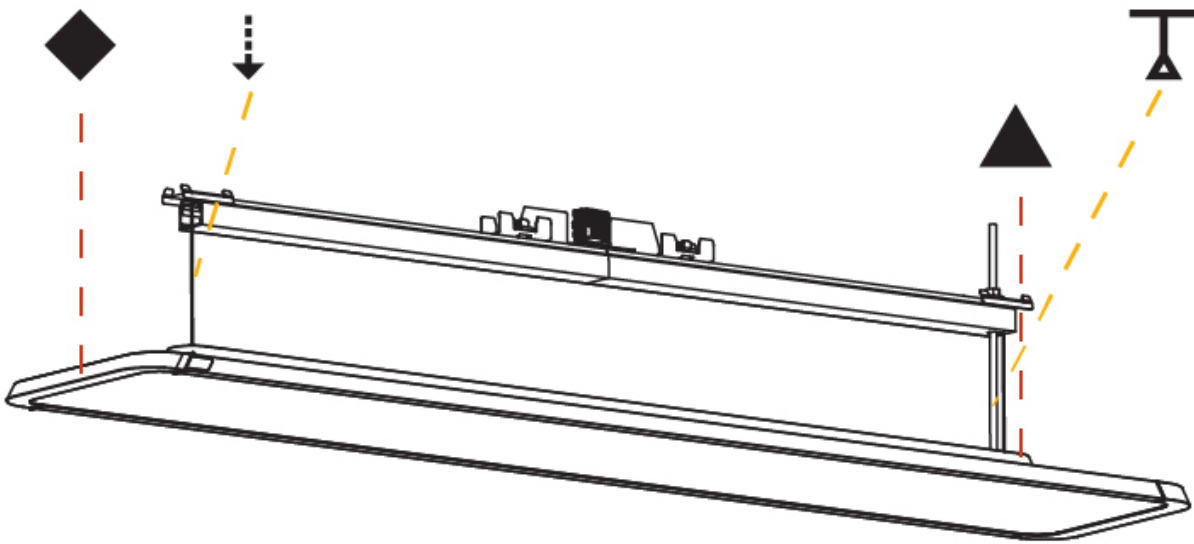

HADI-M TRACK

A380129-

PROJECT	_____
TYPE	_____
SPECIFIER	_____
QUANTITY	_____
DATE	_____