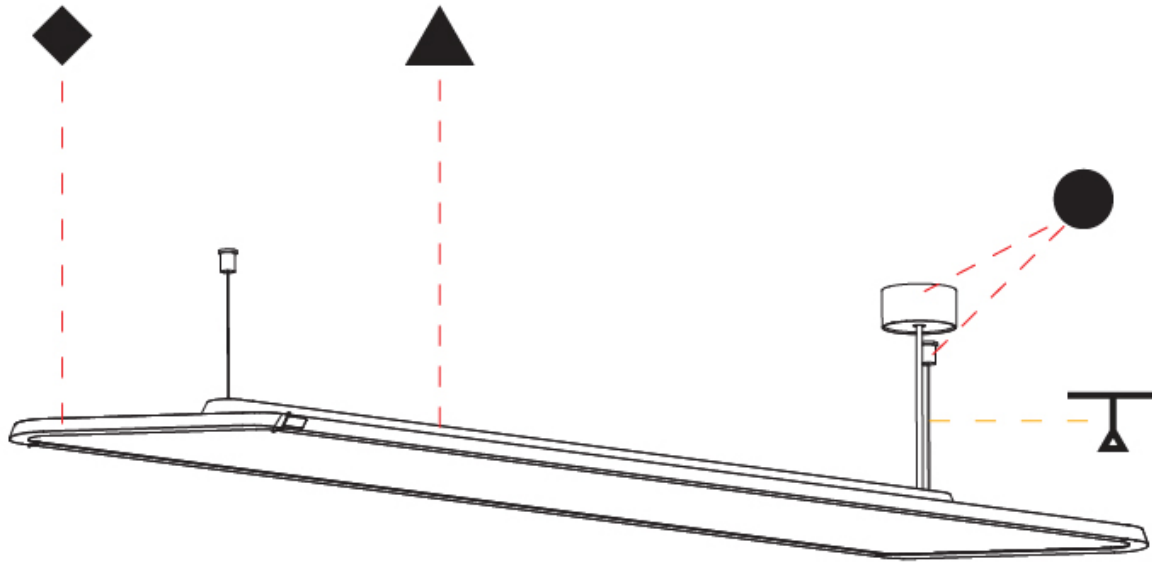

HADI-M SUSPENDED SUSPENSION

A300411-

PROJECT

TYPE

SPECIFIER

QUANTITY

DATE

A