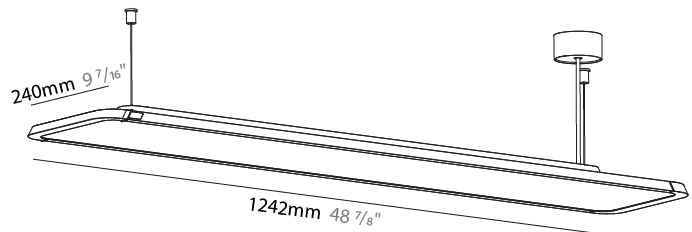

GENERAL

Series: Hadi
Subseries: Hadi-M Aura
Brand: Prolicht
Division: Architectural
Mounting Type: Surface
Mounting Location: Ceiling
Subcategory: Pendant

PHYSICAL

Shape: Rectangle
Length (mm): 1242
Length (in): 48 ⁷/₈
Width (mm): 240
Width (in): 9 ⁷/₁₆
Height (mm): 48
Height (in): 1 ⁷/₈
Light Distribution: Direct
Fixture Finish: SSR / BKV / CWI / CRY / HAB / UFT / ITA / RUA / FTG / MYG / LOD / PUS / FRO / FUP / KIA / POP / BLS / SPG / MEY / GOH / GUM / CHC / COM / ABZ / JAG / OBR / MOS / ROR
Fixture Material: Extruded Aluminum / Steel
Cable Details: 2,000mm / 6,000mm Transparent Cable

ELECTRICAL

Lamp Type: LED (Zhaga Standard)
Input Wattage (W): 78
Total Output Wattage (W): 70.9
Dimming: Non-Dimmable
Driver Included: No
Driver Location: Integrated
Driver Type: Constant Current - Universal
Driver Class: Class 2
Input Voltage (V): 120 - 277
Constant Current (MA): 225
Upon Request: 0-10V Dimming

LED

Color Temperature (°K): 3000 / 3500 / 4000
Max. Delivered Lumen (lm): 4235 / 4230 / 4316
Nominal Lumen (lm): 4976 / 4971 / 5072
CRI: >90 CRI
Lamp Life (hrs): 50000

OPTICAL

Adjustability: Fixed

RATINGS AND CERTIFICATIONS

Certified By: Certified for North American Standards
IP rating: IP20

PROJECT _____
TYPE _____
SPECIFIER _____
QUANTITY _____
DATE _____