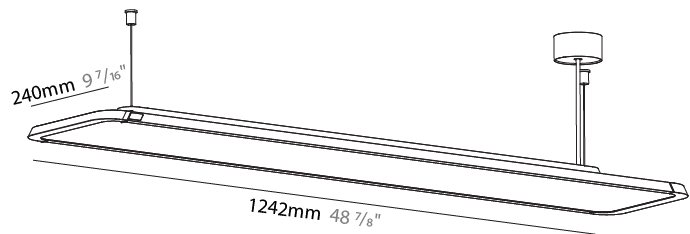

1. To build a product code in our configurator select the specify button on the base model # product page
2. To build a manual product code on this datasheet choose from the options listed below in blue font and add the suffix to the base model #

GENERAL

Series: Hadi
Subseries: Hadi-M Suspended
Brand: Prolicht
Division: Architectural
Mounting Type: Suspension
Mounting Location: Ceiling
Subcategory: Pendant

PHYSICAL

Shape: Rectangle
Length (mm): 1242
Length (in): 48 7/8
Width (mm): 240
Width (in): 9 7/16
Height (mm): 48
Height (in): 1 7/8
Light Distribution: Direct / Indirect
Fixture Finish: SSR / BKV / CWI / CRY / HAB / UFT / ITA / RUA / FTG / MYG / LOD / PUS / FRO / FUP / KIA / POP / BLS / SPG / MEY / GOH / GUM / CHC / COM / ABZ / JAG / OBR / MOS / ROR
Fixture Material: Extruded Aluminum / Steel
Cable Details: 2,000mm / 6,000mm Transparent Cable

ELECTRICAL

Lamp Type: LED (Zhaga Standard)
Input Wattage (W): 68.5
Total Output Wattage (W): 61.8
Dimming: Non-Dimmable
Driver Included: No
Driver Location: Integrated
Driver Type: Constant Current - Universal
Driver Class: Class 2
Input Voltage (V): 120 - 277
Upon Request: 0-10V Dimming

LED

Color Temperature (°K): 3000 / 3500 / 4000
Max. Delivered Lumen (lm): 7246 / 7230 / 7378
Nominal Lumen (lm): 8606 / 8687 / 8762
CRI: >90 CRI
Lamp Life (hrs): 50000

OPTICAL

RATINGS AND CERTIFICATIONS

Certified By: Certified for North American Standards
IP rating: IP20