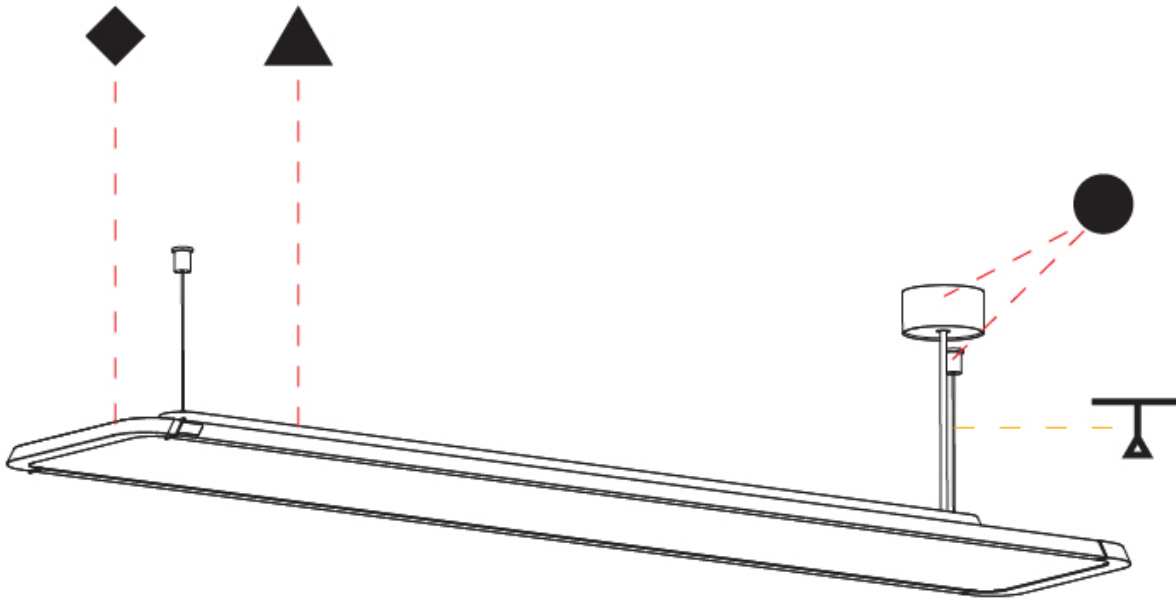

HADI-M AURA SURFACE

A300407-

PROJECT
TYPE
SPECIFIER
QUANTITY
DATE