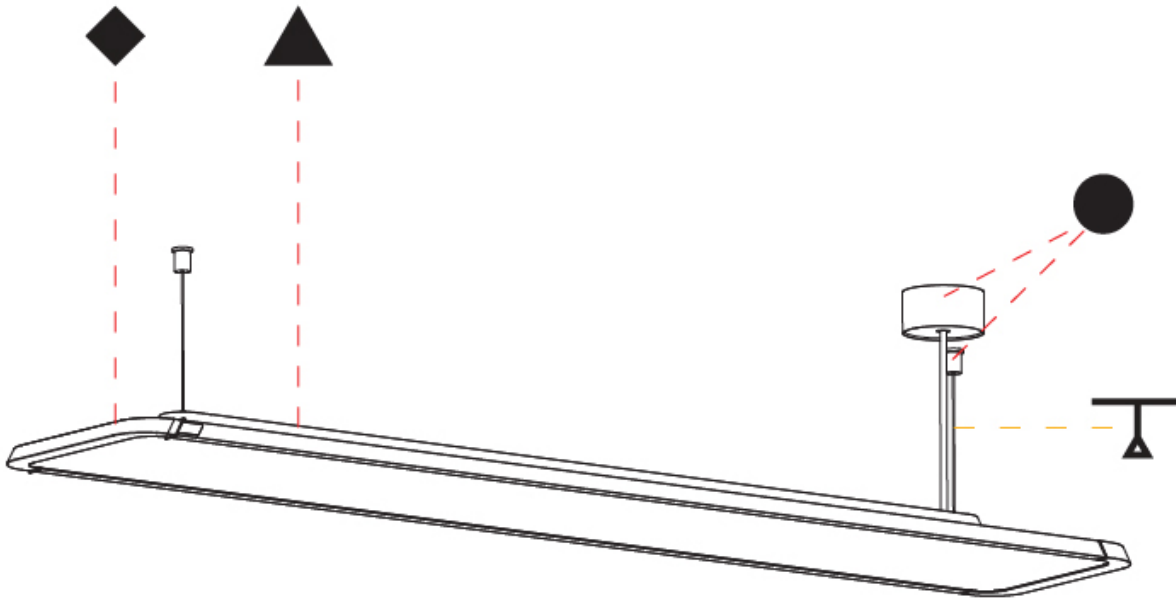

HADI-M SUSPENDED SUSPENSION

A300408-

PROJECT
TYPE
SPECIFIER
QUANTITY
DATE

A