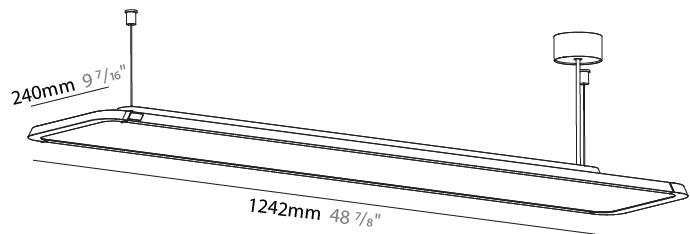

1. To build a product code in our configurator select the specify button on the base model # product page
2. To build a manual product code on this datasheet choose from the options listed below in blue font and add the suffix to the base model #

GENERAL

Series: Hadi
Subseries: Hadi-M Suspended
Partner: Prolicht
Division: Architectural
Installation: Suspension
Product Type: Pendant
Mounting Location: Ceiling
Light Distribution: Direct / Indirect

PHYSICAL

Shape: Rectangle
Length (mm): 1242
Length (in): 48 ⁷/₈
Width (mm): 240
Width (in): 9 ⁷/₁₆
Height (mm): 48
Height (in): 1 ⁷/₈
Fixture Finish: SSR / BKV / CWI / CRY / HAB / UFT / ITA / RUA / FTG / MYG / LOD / PUS / FRO / FUP / KIA / POP / BLS / SPG / MEY / GOH / CHC / COM / ABZ / JAG / OBR / MOS / ROR
Fixture Material: Extruded Aluminum / Steel
Cable Details: 2000mm / 6000mm Transparent Cable

ELECTRICAL

Lamp Type: LED (Zhaga Standard)
Input Wattage (W): 68.5
Total Output Wattage (W): 61.8
Dimming: Non-Dimmable
Driver Included: No
Driver Location: Integrated
Driver Type: Constant Current - Universal
Driver Class: Class 2
Input Voltage (V): 120 - 277
Upon Request: 0-10V Dimming

LED

Color Temperature (°K): 3000 / 3500 / 4000
Max. Delivered Lumen (lm): 7246 / 7230 / 7378
Nominal Lumen (lm): 8606 / 8687 / 8762
CRI: >90 CRI
Lamp Life (hrs): 50000

OPTICAL

RATINGS AND CERTIFICATIONS

Certified By: Certified for North American Standards
IP rating: IP20