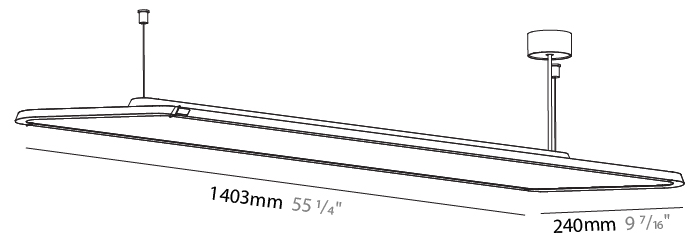

1. To build a product code in our configurator select the specify button on the base model # product page
2. To build a manual product code on this datasheet choose from the options listed below in blue font and add the suffix to the base model #

GENERAL

Series: Hadi
Subseries: Hadi-Q Suspended
Partner: Prolicht
Division: Architectural
Installation: Suspension
Product Type: Pendant
Mounting Location: Ceiling
Light Distribution: Direct

PHYSICAL

Shape: Rectangle
Length (mm): 1403
Length (in): 55 1/4
Width (mm): 240
Width (in): 9 7/16
Height (mm): 48
Height (in): 1 7/8

Fixture Finish: [SSR / BKV / CWI / CRY / HAB / UFT / ITA / RUA / FTG / MYG / LOD / PUS / FRO / FUP / KIA / POP / BLS / SPG / MEY / GOH / CHC / COM / ABZ / JAG / OBR / MOS / ROR](#)

Fixture Material: [Extruded Aluminum / Steel](#)

Cable Details: [2000mm / 6000mm Transparent Cable](#)

ELECTRICAL

Lamp Type: LED (Zhaga Standard)
Input Wattage (W): 37.3
Total Output Wattage (W): 33.6
[Dimming: Non-Dimmable](#)
Driver Included: No
Driver Location: Integrated
Driver Type: Constant Current - Universal
Driver Class: Class 2
Input Voltage (V): 120 - 277
Constant Current (MA): 900

LED

[Color Temperature (°K): 3000 / 4000](#)
Max. Delivered Lumen (lm): 3911 / 3987
Nominal Lumen (lm): 4976 / 5072
CRI: >90 CRI
Lamp Life (hrs): 50000
Upon Request: 3500K

OPTICAL

RATINGS AND CERTIFICATIONS

Certified By: Certified for North American Standards
IP rating: IP20