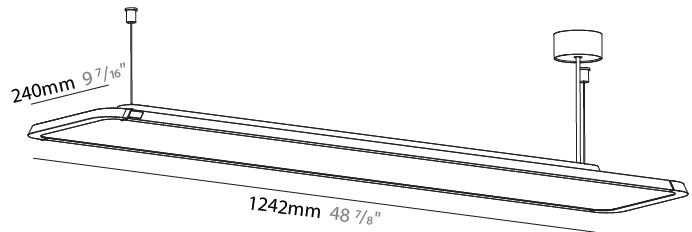

1. To build a product code in our configurator select the specify button on the base model # product page
2. To build a manual product code on this datasheet choose from the options listed below in blue font and add the suffix to the base model #

GENERAL

Series: Hadi
Subseries: Hadi-M Suspended
Brand: Prolicht
Division: Architectural
Mounting Type: Suspension
Mounting Location: Ceiling
Subcategory: Pendant

PHYSICAL

Shape: Rectangle
Length (mm): 1242
Length (in): 48 7/8
Width (mm): 240
Width (in): 9 7/16
Height (mm): 48
Height (in): 1 7/8
Light Distribution: Direct / Indirect
Fixture Finish: SSR / BKV / CWI / CRY / HAB / UFT / ITA / RUA / FTG / MYG / LOD / PUS / FRO / FUP / KIA / POP / BLS / SPG / MEY / GOH / GUM / CHC / COM / ABZ / JAG / OBR / MOS / ROR
Fixture Material: Extruded Aluminum / Steel
Cable Details: 2,000mm / 6,000mm Transparent Cable

ELECTRICAL

Lamp Type: LED (Zhaga Standard)
Input Wattage (W): 68.5
Total Output Wattage (W): 61.8
Dimming: Non-Dimmable
Driver Included: No
Driver Location: Integrated
Driver Type: Constant Current - Universal
Driver Class: Class 2
Input Voltage (V): 120 - 277
Upon Request: 0-10V Dimming

LED

Color Temperature (°K): 3000 / 3500 / 4000
Max. Delivered Lumen (lm): 7246 / 7230 / 7378
Nominal Lumen (lm): 8606 / 8687 / 8762
CRI: >90 CRI
Lamp Life (hrs): 50000

OPTICAL

RATINGS AND CERTIFICATIONS

Certified By: Certified for North American Standards
IP rating: IP20