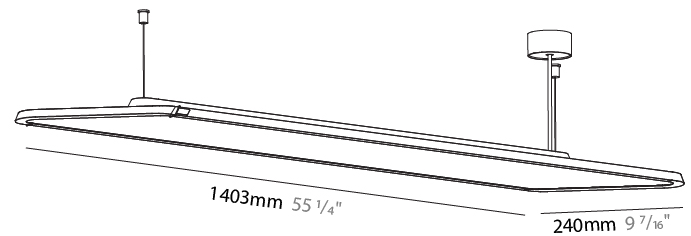

GENERAL

Series: Hadi
Subseries: Hadi-M Aura
Brand: Prolicht
Division: Architectural
Mounting Type: Surface
Mounting Location: Ceiling

PHYSICAL

Shape: Rectangle
Length (mm): 1403
Length (in): 55 1/4
Width (mm): 240
Width (in): 9 7/16
Height (mm): 48
Height (in): 1 7/8
Light Distribution: Direct
Fixture Finish: SSR / BKV / CWI / CRY / HAB / UFT / ITA / RUA / FTG / MYG / LOD / PUS / FRO / FUP / KIA / POP / BLS / SPG / MEY / GOH / GUM / CHC / COM / ABZ / JAG / OBR / MOS / ROR
Fixture Material: Extruded Aluminum / Steel
Cable Details: 2,000mm / 6,000mm Transparent Cable

ELECTRICAL

Lamp Type: LED (Zhaga Standard)
Input Wattage (W): 78
Total Output Wattage (W): 70.9
Dimming: Non-Dimmable
Driver Included: No
Driver Location: Integrated
Driver Type: Constant Current - Universal
Driver Class: Class 2
Input Voltage (V): 120 - 277
Constant Current (MA): 225
Upon Request: 0-10V Dimming

LED

Color Temperature (°K): 3000 / 3500 / 4000
Max. Delivered Lumen (lm): 5783 / 5781 / 5899
Nominal Lumen (lm): 9801 / 9799 / 9999
CRI: >90 CRI
Lamp Life (hrs): 50000

OPTICAL

Adjustability: Fixed

RATINGS AND CERTIFICATIONS

Certified By: Certified for North American Standards
IP rating: IP20

PROJECT _____
TYPE _____
SPECIFIER _____
QUANTITY _____
DATE _____