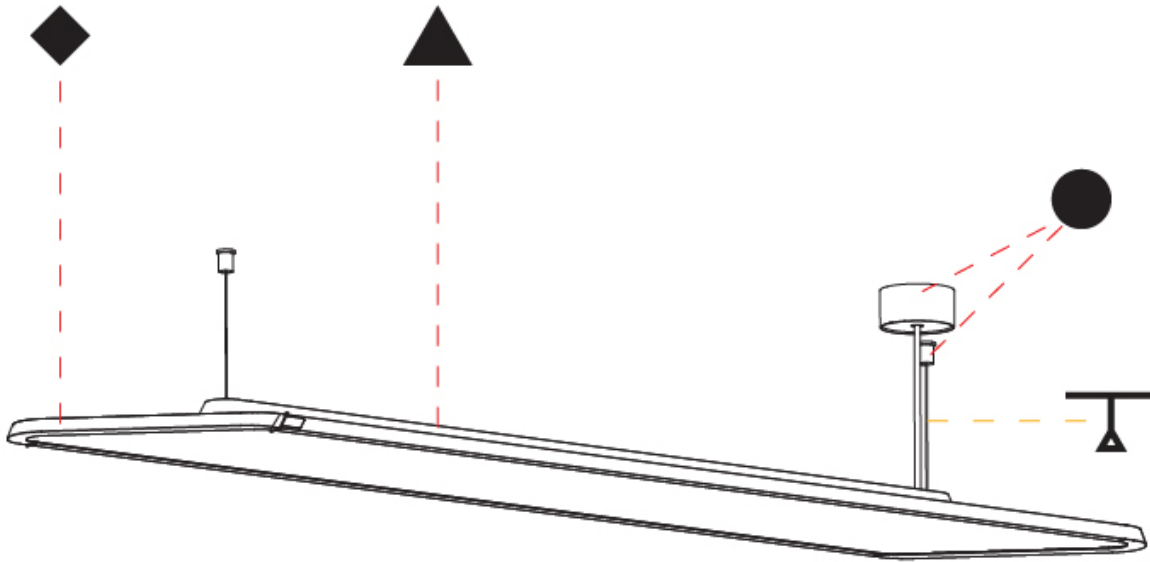

A300410-

PROJECT	_____
TYPE	_____
SPECIFIER	_____
QUANTITY	_____
DATE	_____