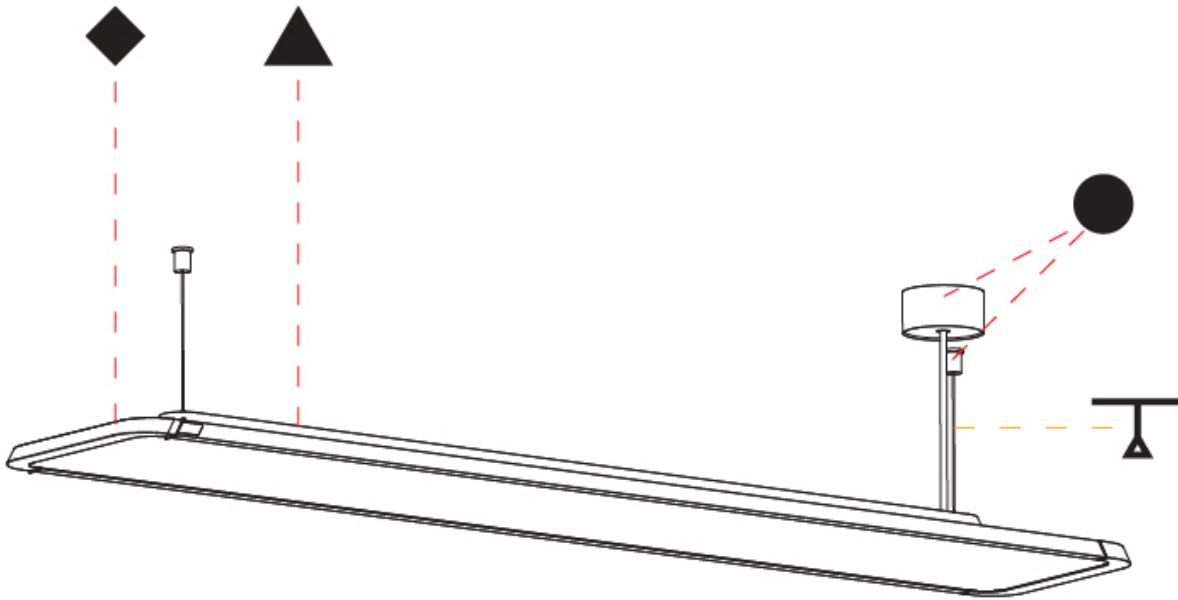

HADI-M AURA SURFACE

A300407-

PROJECT	_____
TYPE	_____
SPECIFIER	_____
QUANTITY	_____
DATE	_____