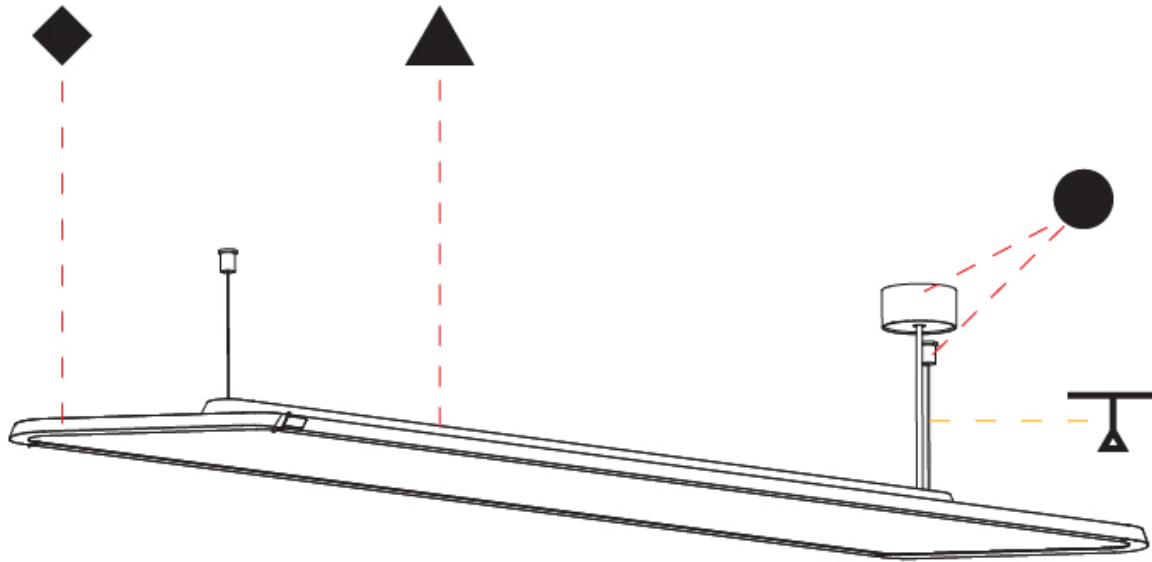

HADI-M SUSPENDED SUSPENSION

A300411-

PROJECT	_____
TYPE	_____
SPECIFIER	_____
QUANTITY	_____
DATE	_____

A