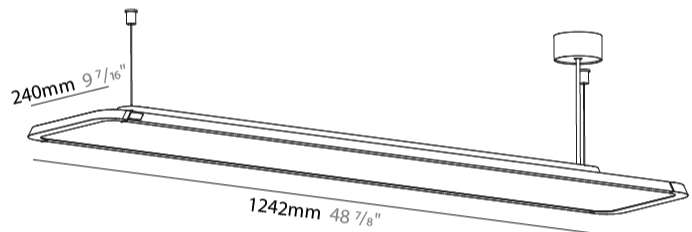

1. To build a product code in our configurator select the specify button on the base model # product page
2. To build a manual product code on this datasheet choose from the options listed below in blue font and add the suffix to the base model #

GENERAL

Series: Hadi
Subseries: Hadi-M Suspended
Brand: Prolicht
Division: Architectural
Mounting Type: Suspension
Mounting Location: Ceiling
Subcategory: Pendant

PHYSICAL

Shape: Rectangle
Length (mm): 1242
Length (in): 48 7/8
Width (mm): 240
Width (in): 9 7/16
Height (mm): 48
Height (in): 1 7/8
Light Distribution: Direct
Fixture Finish: SSR / BKV / CWI / CRY / HAB / UFT / ITA / RUA / FTG / MYG / LOD / PUS / FRO / FUP / KIA / POP / BLS / SPG / MEY / GOH / GUM / CHC / COM / ABZ / JAG / OBR / MOS / ROR
Fixture Material: Extruded Aluminum / Steel
Cable Details: 2,000mm / 6,000mm Transparent Cable

ELECTRICAL

Lamp Type: LED (Zhaga Standard)
Input Wattage (W): 37.3
Total Output Wattage (W): 33.6
Dimming: Non-Dimmable
Driver Included: No
Driver Location: Integrated
Driver Type: Constant Current - Universal
Driver Class: Class 2
Input Voltage (V): 120 - 277
Constant Current (MA): 112

LED

Color Temperature (°K): 3000 / 3500 / 4000
Max. Delivered Lumen (lm): 4269 / 4265 / 4352
Nominal Lumen (lm): 4976 / 4971 / 5072
CRI: >90 CRI
Lamp Life (hrs): 50000

OPTICAL

RATINGS AND CERTIFICATIONS

Certified By: Certified for North American Standards
IP rating: IP20