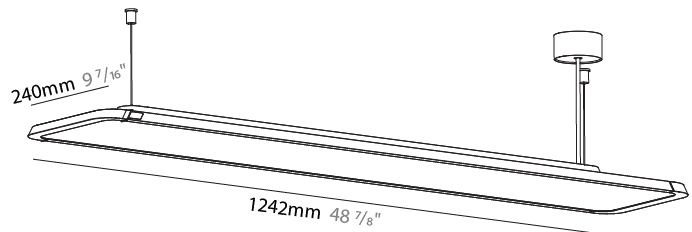

1. To build a product code in our configurator select the specify button on the base model # product page
2. To build a manual product code on this datasheet choose from the options listed below in blue font and add the suffix to the base model #

GENERAL

Series: Hadi
Subseries: Hadi-M Aura
Partner: Prolicht
Division: Architectural
Installation: Suspension
Product Type: Pendant
Mounting Location: Ceiling
Light Distribution: Direct

PHYSICAL

Shape: Rectangle
Length (mm): 1242
Length (in): 48 7/8
Width (mm): 240
Width (in): 9 7/16
Height (mm): 48
Height (in): 1 7/8

Fixture Finish: SSR / BKV / CWI / CRY / HAB / UFT / ITA / RUA / FTG / MYG / LOD / PUS / FRO / FUP / KIA / POP / BLS / SPG / MEY / GOH / CHC / COM / ABZ / JAG / OBR / MOS / ROR

Fixture Material: Extruded Aluminum / Steel

Cable Details: 2,000mm / 6,000mm Transparent Cable

ELECTRICAL

Lamp Type: LED (Zhaga Standard)
Input Wattage (W): 78
Total Output Wattage (W): 70.9
Dimming: Non-Dimmable
Driver Included: No
Driver Location: Integrated
Driver Type: Constant Current - Universal
Driver Class: Class 2
Input Voltage (V): 120 - 277
Constant Current (MA): 225
Upon Request: 0-10V Dimming

LED

Color Temperature (°K): 3000 / 3500 / 4000
Max. Delivered Lumen (lm): 4235 / 4230 / 4316
Nominal Lumen (lm): 4976 / 4971 / 5072
CRI: >90 CRI
Lamp Life (hrs): 50000

OPTICAL

Adjustability: Fixed

RATINGS AND CERTIFICATIONS

Certified By: Certified for North American Standards
IP rating: IP20