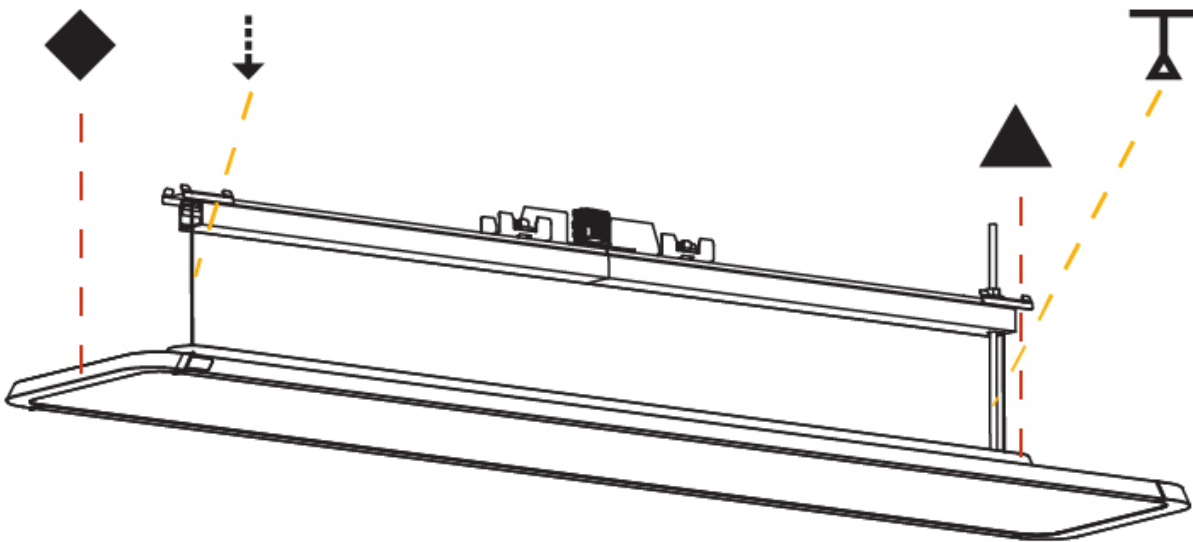

HADI-M TRACK

A380129-

PROJECT _____

TYPE _____

SPECIFIER _____

QUANTITY _____

DATE _____

A