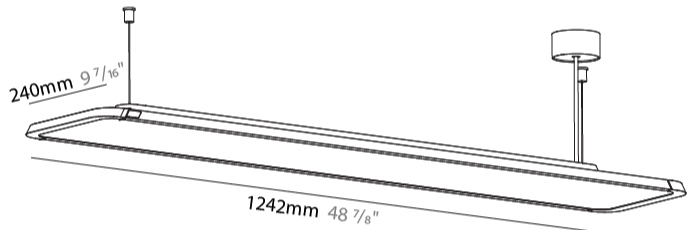

1. To build a product code in our configurator select the specify button on the base model # product page
2. To build a manual product code on this datasheet choose from the options listed below in blue font and add the suffix to the base model #

GENERAL

Series: Hadi
Subseries: Hadi-M Suspended
Partner: Prolicht
Division: Architectural
Installation: Suspension
Product Type: Pendant
Mounting Location: Ceiling
Light Distribution: Direct

PHYSICAL

Shape: Rectangle
Length (mm): 1242
Length (in): 48 7/8
Width (mm): 240
Width (in): 9 7/16
Height (mm): 48
Height (in): 1 7/8

Fixture Finish: [SSR / BKV / CWI / CRY / HAB / UFT / ITA / RUA / FTG / MYG / LOD / PUS / FRO / FUP / KIA / POP / BLS / SPG / MEY / GOH / CHC / COM / ABZ / JAG / OBR / MOS / ROR](#)

Fixture Material: [Extruded Aluminum / Steel](#)

Cable Details: [2000mm / 6000mm Transparent Cable](#)

ELECTRICAL

Lamp Type: LED (Zhaga Standard)
Input Wattage (W): 37.3
Total Output Wattage (W): 33.6
[Dimming: Non-Dimmable](#)
Driver Included: No
Driver Location: Integrated
Driver Type: Constant Current - Universal
Driver Class: Class 2
Input Voltage (V): 120 - 277
Constant Current (MA): 112

LED

[Color Temperature (°K): 3000 / 3500 / 4000](#)
Max. Delivered Lumen (lm): 4269 / 4265 / 4352
Nominal Lumen (lm): 4976 / 4971 / 5072
CRI: >90 CRI
Lamp Life (hrs): 50000

OPTICAL

RATINGS AND CERTIFICATIONS

Certified By: Certified for North American Standards
IP rating: IP20