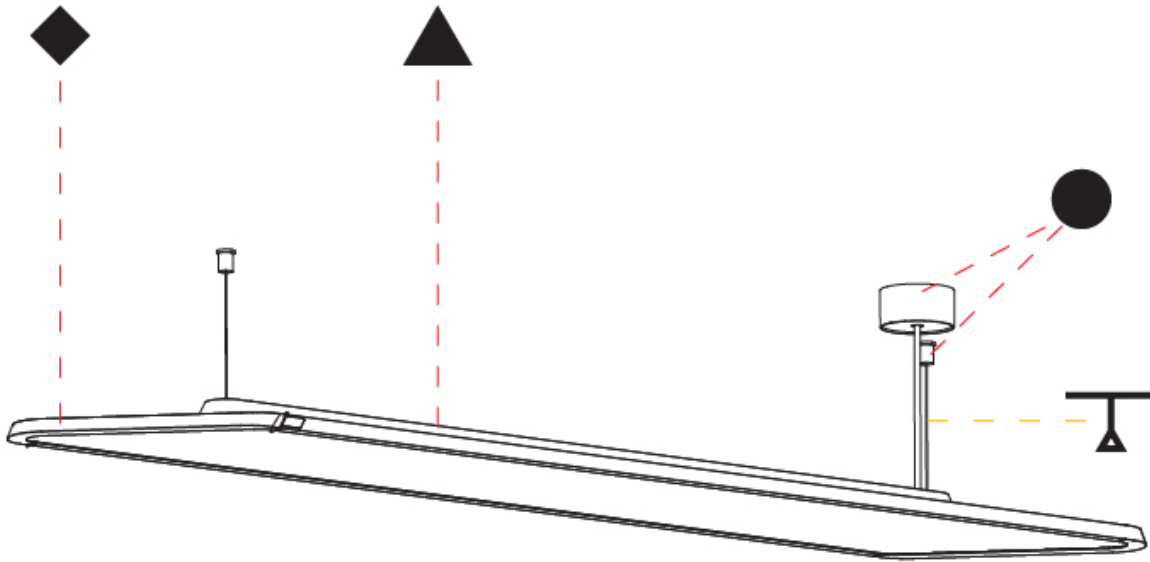

HADI-Q SUSPENDED SUSPENSION

A300409-

PROJECT

TYPE

SPECIFIER

QUANTITY

DATE

A