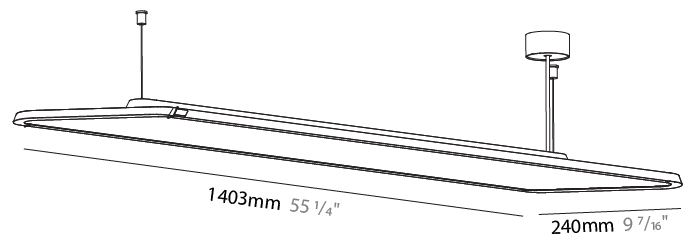

1. To build a product code in our configurator select the specify button on the base model # product page
2. To build a manual product code on this datasheet choose from the options listed below in blue font and add the suffix to the base model #

GENERAL

Series: Hadi
Subseries: Hadi-M Suspended
Brand: Prolicht
Division: Architectural
Mounting Type: Suspension
Mounting Location: Ceiling

PHYSICAL

Shape: Rectangle
Length (mm): 1403
Length (in): 55 1/4
Width (mm): 240
Width (in): 9 7/16
Height (mm): 48
Height (in): 1 7/8
Light Distribution: Direct / Indirect
Fixture Finish: SSR / BKV / CWI / CRY / HAB / UFT / ITA / RUA / FTG / MYG / LOD / PUS / FRO / FUP / KIA / POP / BLS / SPG / MEY / GOH / GUM / CHC / COM / ABZ / JAG / OBR / MOS / ROR
Fixture Material: Extruded Aluminum / Steel
Cable Details: 2,000mm / 6,000mm Transparent Cable

ELECTRICAL

Lamp Type: LED (Zhaga Standard)
Input Wattage (W): 68.5
Total Output Wattage (W): 61.8
Dimming: Non-Dimmable
Driver Included: No
Driver Location: Integrated
Driver Type: Constant Current - Universal
Driver Class: Class 2
Input Voltage (V): 120 - 277
Upon Request: 0-10V Dimming

LED

Color Temperature (°K): 3000 / 3500 / 4000
Max. Delivered Lumen (lm): 6879 / 6863 / 7003
Nominal Lumen (lm): 8606 / 8687 / 8762
CRI: >90 CRI
Lamp Life (hrs): 50000

OPTICAL

RATINGS AND CERTIFICATIONS

Certified By: Certified for North American Standards
IP rating: IP20