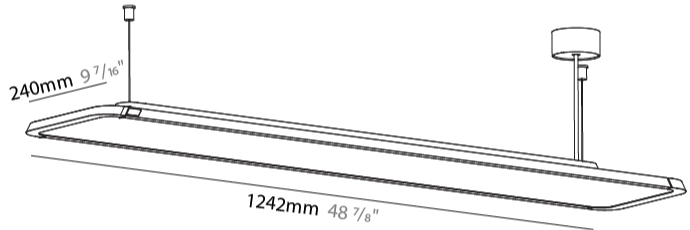

GENERAL

Series: Hadi
Subseries: Hadi-M Aura
Brand: Prolicht
Division: Architectural
Mounting Type: Surface
Mounting Location: Ceiling
Subcategory: Pendant

PHYSICAL

Shape: Rectangle
Length (mm): 1242
Length (in): 48 7/8
Width (mm): 240
Width (in): 9 7/16
Height (mm): 48
Height (in): 1 7/8
Light Distribution: Direct
Fixture Finish: SSR / BKV / CWI / CRY / HAB / UFT / ITA / RUA / FTG / MYG / LOD / PUS / FRO / FUP / KIA / POP / BLS / SPG / MEY / GOH / GUM / CHC / COM / ABZ / JAG / OBR / MOS / ROR
Fixture Material: Extruded Aluminum / Steel
Cable Details: 2,000mm / 6,000mm Transparent Cable

ELECTRICAL

Lamp Type: LED (Zhaga Standard)
Input Wattage (W): 78
Total Output Wattage (W): 70.9
Dimming: Non-Dimmable
Driver Included: No
Driver Location: Integrated
Driver Type: Constant Current - Universal
Driver Class: Class 2
Input Voltage (V): 120 - 277
Constant Current (MA): 225
Upon Request: 0-10V Dimming

LED

Color Temperature (°K): 3000 / 3500 / 4000
Max. Delivered Lumen (lm): 4235 / 4230 / 4316
Nominal Lumen (lm): 4976 / 4971 / 5072
CRI: >90 CRI
Lamp Life (hrs): 50000

OPTICAL

Adjustability: Fixed

RATINGS AND CERTIFICATIONS

Certified By: Certified for North American Standards
IP rating: IP20

PROJECT
TYPE
SPECIFIER
QUANTITY
DATE