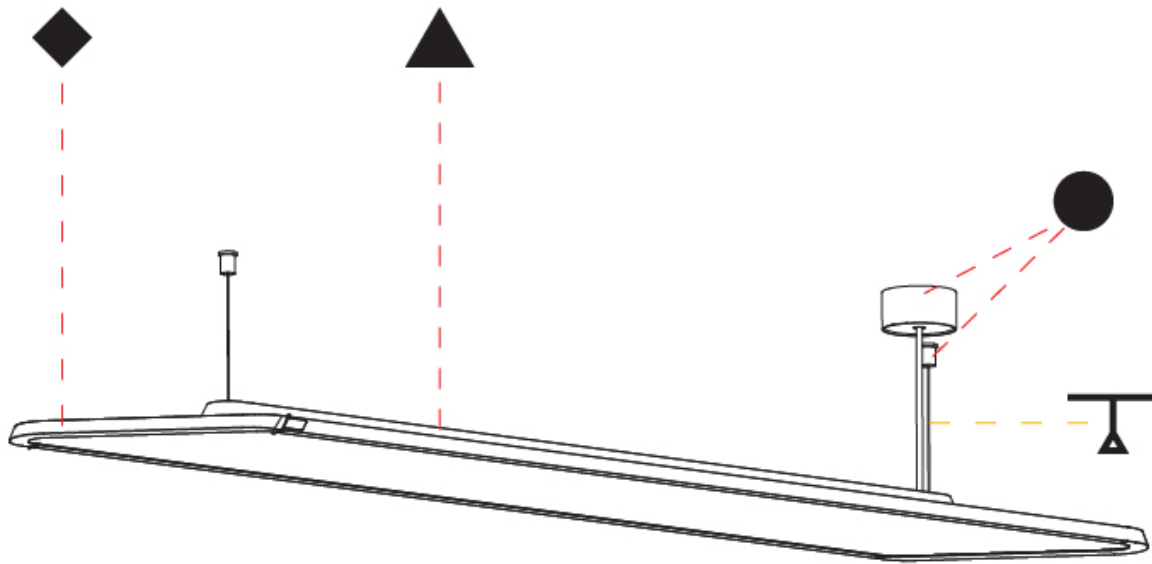

HADI-M SUSPENDED SUSPENSION

A300411-

PROJECT	_____
TYPE	_____
SPECIFIER	_____
QUANTITY	_____
DATE	_____

A