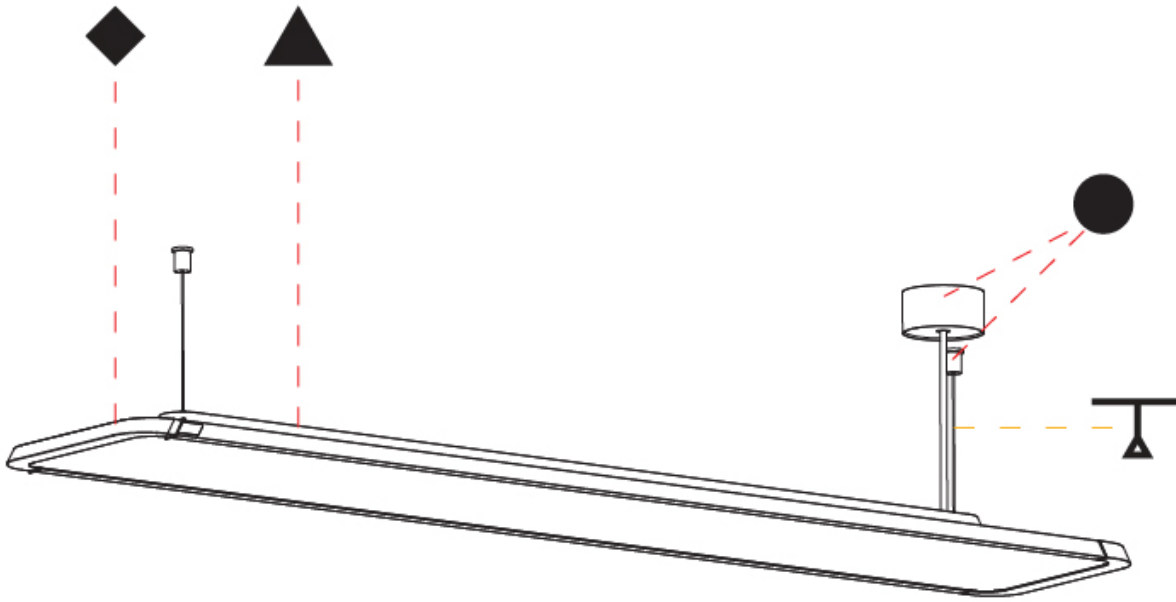

HADI-M AURA SUSPENSION

A300407-

PROJECT	_____
TYPE	_____
SPECIFIER	_____
QUANTITY	_____
DATE	_____