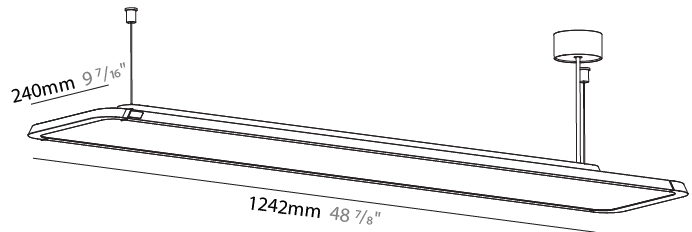

1. To build a product code in our configurator select the specify button on the base model # product page
2. To build a manual product code on this datasheet choose from the options listed below in blue font and add the suffix to the base model #

GENERAL

Series: Hadi
Subseries: Hadi-M Suspended
Partner: Prolicht
Division: Architectural
Installation: Suspension
Product Type: Pendant
Mounting Location: Ceiling
Light Distribution: Direct / Indirect

PHYSICAL

Shape: Rectangle
Length (mm): 1242
Length (in): 48 ⁷/₈
Width (mm): 240
Width (in): 9 ⁷/₁₆
Height (mm): 48
Height (in): 1 ⁷/₈
Fixture Finish: SSR / BKV / CWI / CRY / HAB / UFT / ITA / RUA / FTG / MYG / LOD / PUS / FRO / FUP / KIA / POP / BLS / SPG / MEY / GOH / CHC / COM / ABZ / JAG / OBR / MOS / ROR
Fixture Material: Extruded Aluminum / Steel
Cable Details: 2000mm / 6000mm Transparent Cable

ELECTRICAL

Lamp Type: LED (Zhaga Standard)
Input Wattage (W): 68.5
Total Output Wattage (W): 61.8
Dimming: Non-Dimmable
Driver Included: No
Driver Location: Integrated
Driver Type: Constant Current - Universal
Driver Class: Class 2
Input Voltage (V): 120 - 277
Upon Request: 0-10V Dimming

LED

Color Temperature (°K): 3000 / 3500 / 4000
Max. Delivered Lumen (lm): 7246 / 7230 / 7378
Nominal Lumen (lm): 8606 / 8687 / 8762
CRI: >90 CRI
Lamp Life (hrs): 50000

OPTICAL

RATINGS AND CERTIFICATIONS

Certified By: Certified for North American Standards
IP rating: IP20