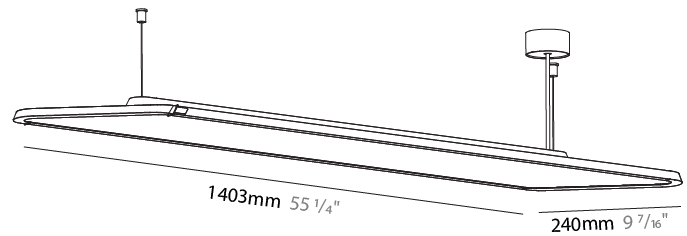

1. To build a product code in our configurator select the specify button on the base model # product page
2. To build a manual product code on this datasheet choose from the options listed below in blue font and add the suffix to the base model #

GENERAL

Series: Hadi
Subseries: Hadi-M Suspended
Partner: Prolicht
Division: Architectural
Installation: Suspension
Mounting Location: Ceiling
Light Distribution: Direct / Indirect

PHYSICAL

Shape: Rectangle
Length (mm): 1403
Length (in): 55 1/4
Width (mm): 240
Width (in): 9 7/16
Height (mm): 48
Height (in): 1 7/8
Fixture Finish: [SSR / BKV / CWI / CRY / HAB / UFT / ITA / RUA / FTG / MYG / LOD / PUS / FRO / FUP / KIA / POP / BLS / SPG / MEY / GOH / CHC / COM / ABZ / JAG / OBR / MOS / ROR](#)
Fixture Material: Extruded Aluminum / Steel
Cable Details: [2000mm / 6000mm Transparent Cable](#)

ELECTRICAL

Lamp Type: LED (Zhaga Standard)
Input Wattage (W): 68.5
Total Output Wattage (W): 61.8
Dimming: [Non-Dimmable](#)
Driver Included: No
Driver Location: Integrated
Driver Type: Constant Current - Universal
Driver Class: Class 2
Input Voltage (V): 120 - 277
Upon Request: 0-10V Dimming

LED

Color Temperature (°K): [3000 / 3500 / 4000](#)
Max. Delivered Lumen (lm): 6879 / 6863 / 7003
Nominal Lumen (lm): 8606 / 8687 / 8762
CRI: >90 CRI
Lamp Life (hrs): 50000

OPTICAL

RATINGS AND CERTIFICATIONS

Certified By: Certified for North American Standards
IP rating: IP20