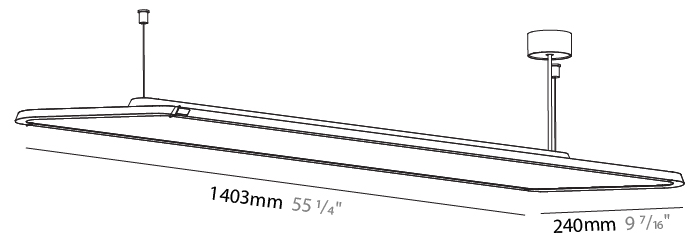

1. To build a product code in our configurator select the specify button on the base model # product page
2. To build a manual product code on this datasheet choose from the options listed below in blue font and add the suffix to the base model #

GENERAL

Series: Hadi
Subseries: Hadi-M Aura
Partner: Prolicht
Division: Architectural
Installation: Suspension
Product Type: Pendant
Mounting Location: Ceiling
Light Distribution: Direct

PHYSICAL

Shape: Rectangle
Length (mm): 1403
Length (in): 55 1/4
Width (mm): 240
Width (in): 9 7/16
Height (mm): 48
Height (in): 1 7/8

Fixture Finish: SSR / BKV / CWI / CRY / HAB / UFT / ITA / RUA / FTG / MYG / LOD / PUS / FRO / FUP / KIA / POP / BLS / SPG / MEY / GOH / CHC / COM / ABZ / JAG / OBR / MOS / ROR

Fixture Material: Extruded Aluminum / Steel

Cable Details: 2,000mm / 6,000mm Transparent Cable

ELECTRICAL

Lamp Type: LED (Zhaga Standard)
Input Wattage (W): 78
Total Output Wattage (W): 70.9
Dimming: Non-Dimmable
Driver Included: No
Driver Location: Integrated
Driver Type: Constant Current - Universal
Driver Class: Class 2
Input Voltage (V): 120 - 277
Constant Current (MA): 225
Upon Request: 0-10V Dimming

LED

Color Temperature (°K): 3000 / 3500 / 4000
Max. Delivered Lumen (lm): 5783 / 5781 / 5899
Nominal Lumen (lm): 9801 / 9799 / 9999
CRI: >90 CRI
Lamp Life (hrs): 50000

OPTICAL

Adjustability: Fixed

RATINGS AND CERTIFICATIONS

Certified By: Certified for North American Standards
IP rating: IP20