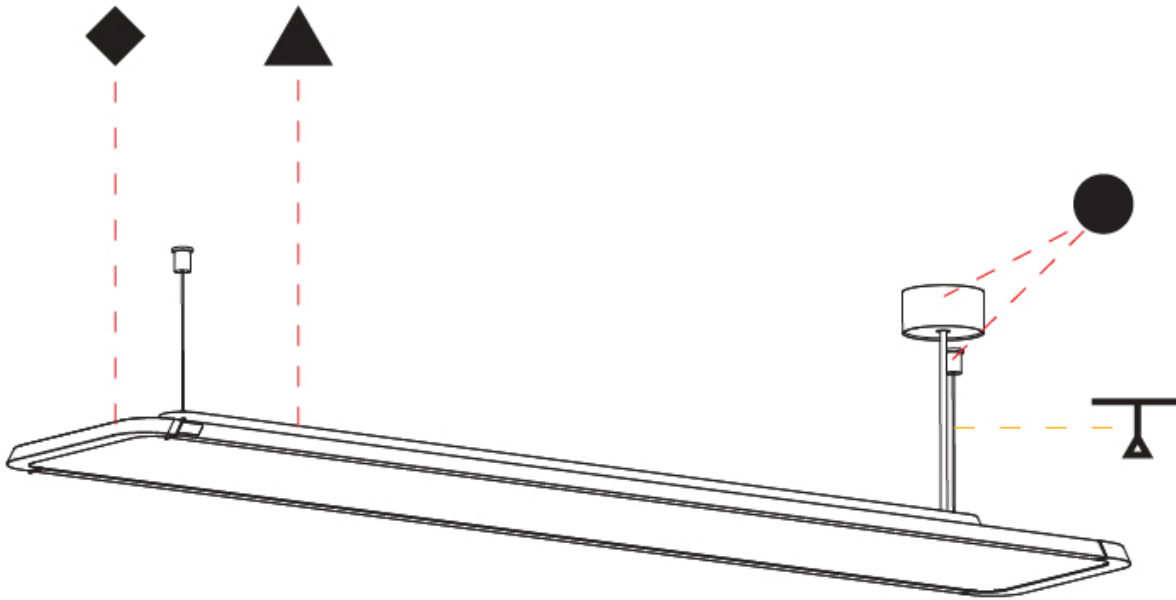

HADI-M SUSPENDED SUSPENSION

A300408-

PROJECT	_____
TYPE	_____
SPECIFIER	_____
QUANTITY	_____
DATE	_____

A