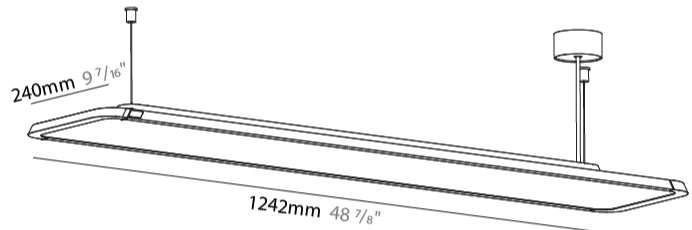

1. To build a product code in our configurator select the specify button on the base model # product page
2. To build a manual product code on this datasheet choose from the options listed below in blue font and add the suffix to the base model #

GENERAL

Series: Hadi
Subseries: Hadi-M Suspended
Partner: Prolicht
Division: Architectural
Installation: Suspension
Product Type: Pendant
Mounting Location: Ceiling
Light Distribution: Direct

PHYSICAL

Shape: Rectangle
Length (mm): 1242
Length (in): 48 7/8
Width (mm): 240
Width (in): 9 7/16
Height (mm): 48
Height (in): 1 7/8

Fixture Finish: [SSR / BKV / CWI / CRY / HAB / UFT / ITA / RUA / FTG / MYG / LOD / PUS / FRO / FUP / KIA / POP / BLS / SPG / MEY / GOH / CHC / COM / ABZ / JAG / OBR / MOS / ROR](#)

Fixture Material: [Extruded Aluminum / Steel](#)

Cable Details: [2000mm / 6000mm Transparent Cable](#)

ELECTRICAL

Lamp Type: LED (Zhaga Standard)
Input Wattage (W): 37.3
Total Output Wattage (W): 33.6
[Dimming: Non-Dimmable](#)
Driver Included: No
Driver Location: Integrated
Driver Type: Constant Current - Universal
Driver Class: Class 2
Input Voltage (V): 120 - 277
Constant Current (MA): 112

LED

[Color Temperature (°K): 3000 / 3500 / 4000](#)
Max. Delivered Lumen (lm): 4269 / 4265 / 4352
Nominal Lumen (lm): 4976 / 4971 / 5072
CRI: >90 CRI
Lamp Life (hrs): 50000

OPTICAL

RATINGS AND CERTIFICATIONS

Certified By: Certified for North American Standards
IP rating: IP20