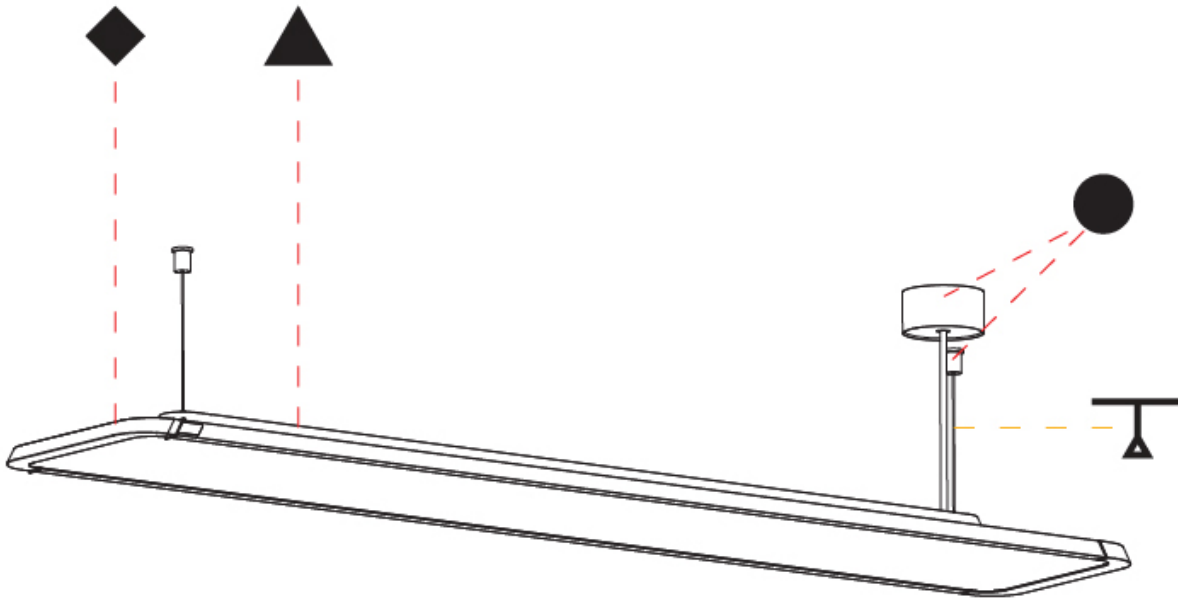

HADI-M SUSPENDED SUSPENSION

A300406-

PROJECT	_____
TYPE	_____
SPECIFIER	_____
QUANTITY	_____
DATE	_____

A