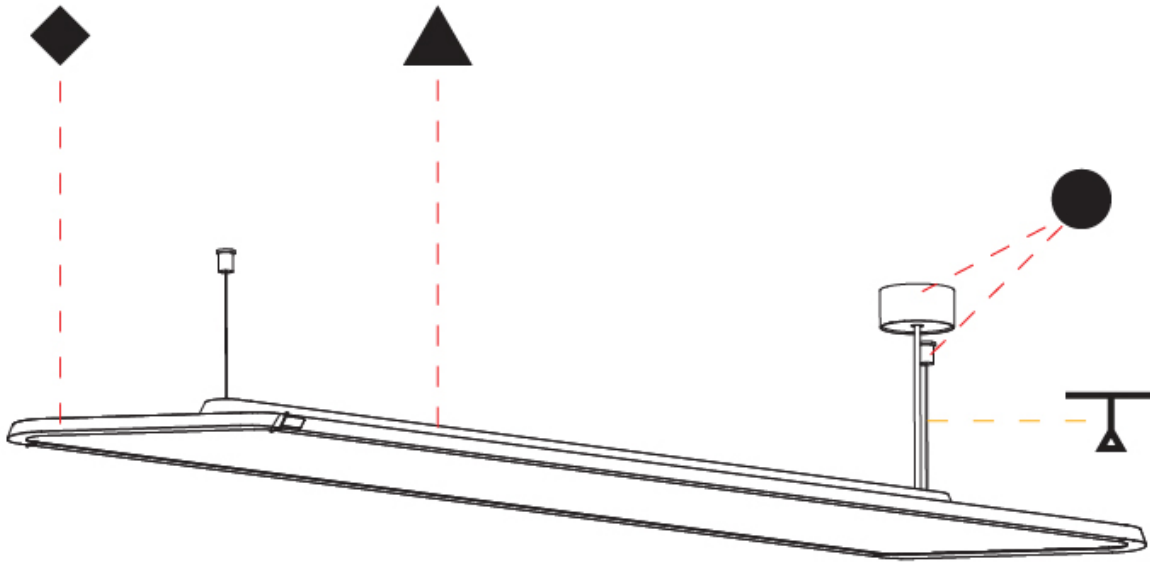

HADI-M AURA SUSPENSION

A300410-

PROJECT	_____
TYPE	_____
SPECIFIER	_____
QUANTITY	_____
DATE	_____

A