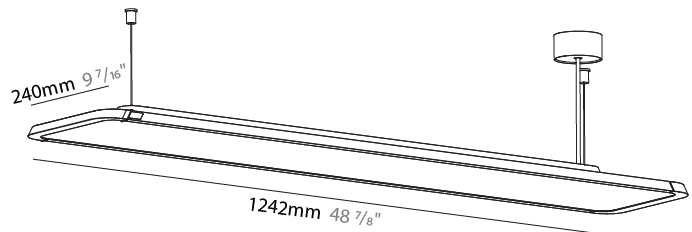

1. To build a product code in our configurator select the specify button on the base model # product page
2. To build a manual product code on this datasheet choose from the options listed below in blue font and add the suffix to the base model #

GENERAL

Series: Hadi
Subseries: Hadi-M Aura
Partner: Prolicht
Division: Architectural
Installation: Suspension
Product Type: Pendant
Mounting Location: Ceiling
Light Distribution: Direct

PHYSICAL

Shape: Rectangle
Length (mm): 1242
Length (in): 48 ⁷/₈
Width (mm): 240
Width (in): 9 ⁷/₁₆
Height (mm): 48
Height (in): 1 ⁷/₈

Fixture Finish: [SSR / BKV / CWI / CRY / HAB / UFT / ITA / RUA / FTG / MYG / LOD / PUS / FRO / FUP / KIA / POP / BLS / SPG / MEY / GOH / CHC / COM / ABZ / JAG / OBR / MOS / ROR](#)

Fixture Material: [Extruded Aluminum / Steel](#)

Cable Details: [2,000mm / 6,000mm Transparent Cable](#)

ELECTRICAL

Lamp Type: LED (Zhaga Standard)
Input Wattage (W): 78
Total Output Wattage (W): 70.9
[Dimming: Non-Dimmable](#)
Driver Included: No
Driver Location: Integrated
Driver Type: Constant Current - Universal
Driver Class: Class 2
Input Voltage (V): 120 - 277
Constant Current (MA): 225
Upon Request: 0-10V Dimming

LED

[Color Temperature (°K): 3000 / 3500 / 4000](#)
Max. Delivered Lumen (lm): 4235 / 4230 / 4316
Nominal Lumen (lm): 4976 / 4971 / 5072
CRI: >90 CRI
Lamp Life (hrs): 50000

OPTICAL

Adjustability: Fixed

RATINGS AND CERTIFICATIONS

Certified By: Certified for North American Standards
IP rating: IP20