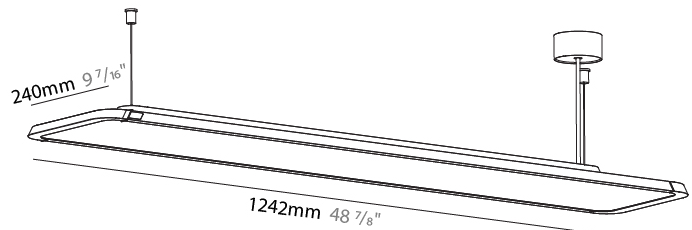

1. To build a product code in our configurator select the specify button on the base model # product page
2. To build a manual product code on this datasheet choose from the options listed below in blue font and add the suffix to the base model #

GENERAL

Series: Hadi
Subseries: Hadi-M Aura
Brand: Prolicht
Division: Architectural
Mounting Type: Surface
Mounting Location: Ceiling
Subcategory: Pendant

PHYSICAL

Shape: Rectangle
Length (mm): 1242
Length (in): 48 7/8
Width (mm): 240
Width (in): 9 7/16
Height (mm): 48
Height (in): 1 7/8
Light Distribution: Direct
Fixture Finish: SSR / BKV / CWI / CRY / HAB / UFT / ITA / RUA / FTG / MYG / LOD / PUS / FRO / FUP / KIA / POP / BLS / SPG / MEY / GOH / GUM / CHC / COM / ABZ / JAG / OBR / MOS / ROR
Fixture Material: Extruded Aluminum / Steel
Cable Details: 2,000mm / 6,000mm Transparent Cable

ELECTRICAL

Lamp Type: LED (Zhaga Standard)
Input Wattage (W): 78
Total Output Wattage (W): 70.9
Dimming: Non-Dimmable
Driver Included: No
Driver Location: Integrated
Driver Type: Constant Current - Universal
Driver Class: Class 2
Input Voltage (V): 120 - 277
Constant Current (MA): 225
Upon Request: 0-10V Dimming

LED

Color Temperature (°K): 3000 / 3500 / 4000
Max. Delivered Lumen (lm): 4235 / 4230 / 4316
Nominal Lumen (lm): 4976 / 4971 / 5072
CRI: >90 CRI
Lamp Life (hrs): 50000

OPTICAL

Adjustability: Fixed

RATINGS AND CERTIFICATIONS

Certified By: Certified for North American Standards
IP rating: IP20