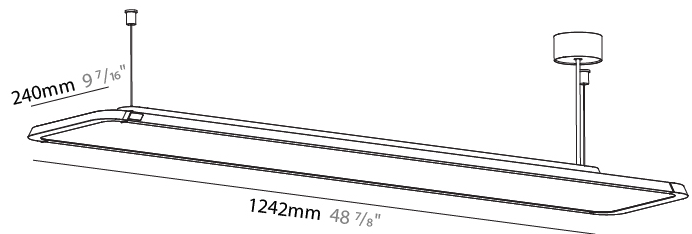

1. To build a product code in our configurator select the specify button on the base model # product page
2. To build a manual product code on this datasheet choose from the options listed below in blue font and add the suffix to the base model #

GENERAL

Series: Hadi
Subseries: Hadi-M Suspended
Brand: Prolicht
Division: Architectural
Mounting Type: Suspension
Mounting Location: Ceiling
Subcategory: Pendant

PHYSICAL

Shape: Rectangle
Length (mm): 1242
Length (in): 48 7/8
Width (mm): 240
Width (in): 9 7/16
Height (mm): 48
Height (in): 1 7/8
Light Distribution: Direct / Indirect
Fixture Finish: SSR / BKV / CWI / CRY / HAB / UFT / ITA / RUA / FTG / MYG / LOD / PUS / FRO / FUP / KIA / POP / BLS / SPG / MEY / GOH / GUM / CHC / COM / ABZ / JAG / OBR / MOS / ROR
Fixture Material: Extruded Aluminum / Steel
Cable Details: 2,000mm / 6,000mm Transparent Cable

ELECTRICAL

Lamp Type: LED (Zhaga Standard)
Input Wattage (W): 68.5
Total Output Wattage (W): 61.8
Dimming: Non-Dimmable
Driver Included: No
Driver Location: Integrated
Driver Type: Constant Current - Universal
Driver Class: Class 2
Input Voltage (V): 120 - 277
Upon Request: 0-10V Dimming

LED

Color Temperature (°K): 3000 / 3500 / 4000
Max. Delivered Lumen (lm): 7246 / 7230 / 7378
Nominal Lumen (lm): 8606 / 8687 / 8762
CRI: >90 CRI
Lamp Life (hrs): 50000

OPTICAL

RATINGS AND CERTIFICATIONS

Certified By: Certified for North American Standards
IP rating: IP20