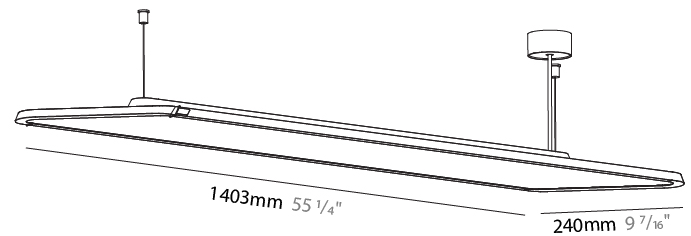

1. To build a product code in our configurator select the specify button on the base model # product page
2. To build a manual product code on this datasheet choose from the options listed below in blue font and add the suffix to the base model #

GENERAL

Series: Hadi
Subseries: Hadi-M Aura
Brand: Prolicht
Division: Architectural
Mounting Type: Surface
Mounting Location: Ceiling

PHYSICAL

Shape: Rectangle
Length (mm): 1403
Length (in): 55 1/4
Width (mm): 240
Width (in): 9 7/16
Height (mm): 48
Height (in): 1 7/8
Light Distribution: Direct
Fixture Finish: SSR / BKV / CWI / CRY / HAB / UFT / ITA / RUA / FTG / MYG / LOD / PUS / FRO / FUP / KIA / POP / BLS / SPG / MEY / GOH / GUM / CHC / COM / ABZ / JAG / OBR / MOS / ROR
Fixture Material: Extruded Aluminum / Steel
Cable Details: 2,000mm / 6,000mm Transparent Cable

ELECTRICAL

Lamp Type: LED (Zhaga Standard)
Input Wattage (W): 78
Total Output Wattage (W): 70.9
Dimming: Non-Dimmable
Driver Included: No
Driver Location: Integrated
Driver Type: Constant Current - Universal
Driver Class: Class 2
Input Voltage (V): 120 - 277
Constant Current (MA): 225
Upon Request: 0-10V Dimming

LED

Color Temperature (°K): 3000 / 3500 / 4000
Max. Delivered Lumen (lm): 5783 / 5781 / 5899
Nominal Lumen (lm): 9801 / 9799 / 9999
CRI: >90 CRI
Lamp Life (hrs): 50000

OPTICAL

Adjustability: Fixed

RATINGS AND CERTIFICATIONS

Certified By: Certified for North American Standards
IP rating: IP20