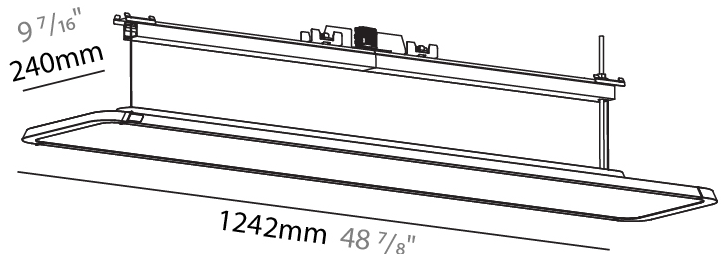

base number	Color Temperature	Finishes (Diamond)	Finishes (Triangle)	Cable Color Options

1. To build a product code in our configurator select the specify button on the base model # product page
2. To build a manual product code on this datasheet choose from the options listed below in blue font and add the suffix to the base model #

GENERAL

Series: Hadi
Subseries: Hadi-M
Brand: Prolicht
Division: Architectural
Mounting Type: Track
Mounting Location: Ceiling
Subcategory: Downlight

PHYSICAL

Shape: Rectangle
Length (mm): 1242
Length (in): 48 7/8
Width (mm): 240
Width (in): 9 7/16
Height (mm): 48
Height (in): 1 7/8
Light Distribution: Direct
Weight (kg): 6.728
Weight (lbs): 14.83

Fixture Finish: [SSR / BKV / CWI / CRY / HAB / UFT / ITA / RUA / FTG / MYG / LOD / PUS / FRO / FUP / KIA / POP / BLS / SPG / MEY / GOH / GUM / CHC / COM / ABZ / JAG / OBR / MOS / ROR](#)

Fixture Material: Aluminum

ELECTRICAL

Lamp Type: LED (Zhaga Standard)
Input Wattage (W): 37.7
Total Output Wattage (W): 32.4
Dimming: Non-Dimmable / 0-10V Dimming
Driver Included: Yes
Driver Location: Integrated
Driver Type: Constant Current - Universal
Driver Class: Class 2
Input Voltage (V): 120 - 277
Constant Current (MA): 900

LED

Color Temperature (°K): 3000 / 4000
Max. Delivered Lumen (lm): 4269 / 4352
Nominal Lumen (lm): 4976 / 5072
CRI: >90 CRI
Lamp Life (hrs): 50000

OPTICAL

RATINGS AND CERTIFICATIONS

Certified By: Certified for North American Standards
IP rating: IP20