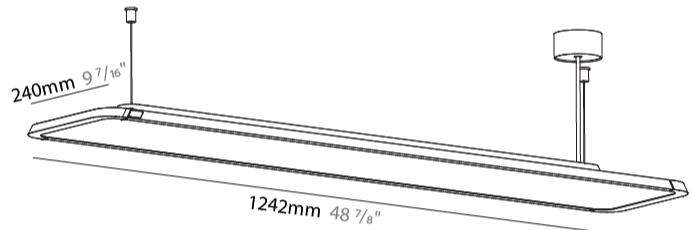

1. To build a product code in our configurator select the specify button on the base model # product page
2. To build a manual product code on this datasheet choose from the options listed below in blue font and add the suffix to the base model #

GENERAL

Series: Hadi
Subseries: Hadi-M Suspended
Brand: Prolicht
Division: Architectural
Mounting Type: Suspension
Mounting Location: Ceiling
Subcategory: Pendant

PHYSICAL

Shape: Rectangle
Length (mm): 1242
Length (in): 48 7/8
Width (mm): 240
Width (in): 9 7/16
Height (mm): 48
Height (in): 1 7/8
Light Distribution: Direct
Fixture Finish: SSR / BKV / CWI / CRY / HAB / UFT / ITA / RUA / FTG / MYG / LOD / PUS / FRO / FUP / KIA / POP / BLS / SPG / MEY / GOH / GUM / CHC / COM / ABZ / JAG / OBR / MOS / ROR
Fixture Material: Extruded Aluminum / Steel
Cable Details: 2,000mm / 6,000mm Transparent Cable

ELECTRICAL

Lamp Type: LED (Zhaga Standard)
Input Wattage (W): 37.3
Total Output Wattage (W): 33.6
Dimming: Non-Dimmable
Driver Included: No
Driver Location: Integrated
Driver Type: Constant Current - Universal
Driver Class: Class 2
Input Voltage (V): 120 - 277
Constant Current (MA): 112

LED

Color Temperature (°K): 3000 / 3500 / 4000
Max. Delivered Lumen (lm): 4269 / 4265 / 4352
Nominal Lumen (lm): 4976 / 4971 / 5072
CRI: >90 CRI
Lamp Life (hrs): 50000

OPTICAL

RATINGS AND CERTIFICATIONS

Certified By: Certified for North American Standards
IP rating: IP20