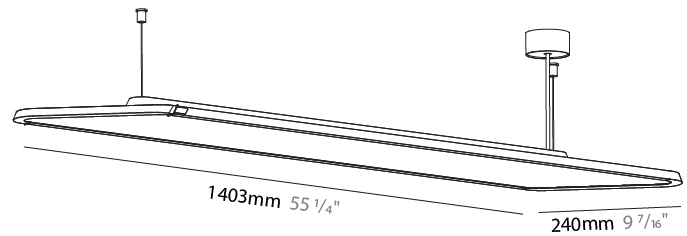

1. To build a product code in our configurator select the specify button on the base model # product page
2. To build a manual product code on this datasheet choose from the options listed below in blue font and add the suffix to the base model #

GENERAL

Series: Hadi
Subseries: Hadi-M Suspended
Brand: Prolicht
Division: Architectural
Mounting Type: Suspension
Mounting Location: Ceiling

PHYSICAL

Shape: Rectangle
Length (mm): 1403
Length (in): 55 1/4
Width (mm): 240
Width (in): 9 7/16
Height (mm): 48
Height (in): 1 7/8
Light Distribution: Direct / Indirect
Fixture Finish: [SSR / BKV / CWI / CRY / HAB / UFT / ITA / RUA / FTG / MYG / LOD / PUS / FRO / FUP / KIA / POP / BLS / SPG / MEY / GOH / GUM / CHC / COM / ABZ / JAG / OBR / MOS / ROR](#)
Fixture Material: Extruded Aluminum / Steel
Cable Details: [2,000mm / 6,000mm Transparent Cable](#)

ELECTRICAL

Lamp Type: LED (Zhaga Standard)
Input Wattage (W): 68.5
Total Output Wattage (W): 61.8
Dimming: [Non-Dimmable](#)
Driver Included: No
Driver Location: Integrated
Driver Type: Constant Current - Universal
Driver Class: Class 2
Input Voltage (V): 120 - 277
Upon Request: 0-10V Dimming

LED

Color Temperature (°K): [3000 / 3500 / 4000](#)
Max. Delivered Lumen (lm): 6879 / 6863 / 7003
Nominal Lumen (lm): 8606 / 8687 / 8762
CRI: >90 CRI
Lamp Life (hrs): 50000

OPTICAL

RATINGS AND CERTIFICATIONS

Certified By: Certified for North American Standards
IP rating: IP20