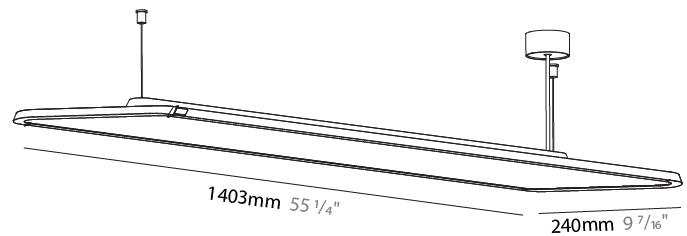

1. To build a product code in our configurator select the specify button on the base model # product page
2. To build a manual product code on this datasheet choose from the options listed below in blue font and add the suffix to the base model #

GENERAL

Series: Hadi
Subseries: Hadi-Q Suspended
Brand: Prolicht
Division: Architectural
Mounting Type: Suspension
Mounting Location: Ceiling
Subcategory: Pendant

PHYSICAL

Shape: Rectangle
Length (mm): 1403
Length (in): 55 1/4
Width (mm): 240
Width (in): 9 7/16
Height (mm): 48
Height (in): 1 7/8
Light Distribution: Direct
Fixture Finish: SSR / BKV / CWI / CRY / HAB / UFT / ITA / RUA / FTG / MYG / LOD / PUS / FRO / FUP / KIA / POP / BLS / SPG / MEY / GOH / GUM / CHC / COM / ABZ / JAG / OBR / MOS / ROR
Fixture Material: Extruded Aluminum / Steel
Cable Details: 2,000mm / 6,000mm Transparent Cable

ELECTRICAL

Lamp Type: LED (Zhaga Standard)
Input Wattage (W): 37.3
Total Output Wattage (W): 33.6
Dimming: Non-Dimmable
Driver Included: No
Driver Location: Integrated
Driver Type: Constant Current - Universal
Driver Class: Class 2
Input Voltage (V): 120 - 277
Constant Current (MA): 112

LED

Color Temperature (°K): 3000 / 3500 / 4000
Max. Delivered Lumen (lm): 3911 / 3907 / 3987
Nominal Lumen (lm): 4976 / 4971 / 5072
CRI: >90 CRI
Lamp Life (hrs): 50000

OPTICAL

RATINGS AND CERTIFICATIONS

Certified By: Certified for North American Standards
IP rating: IP20