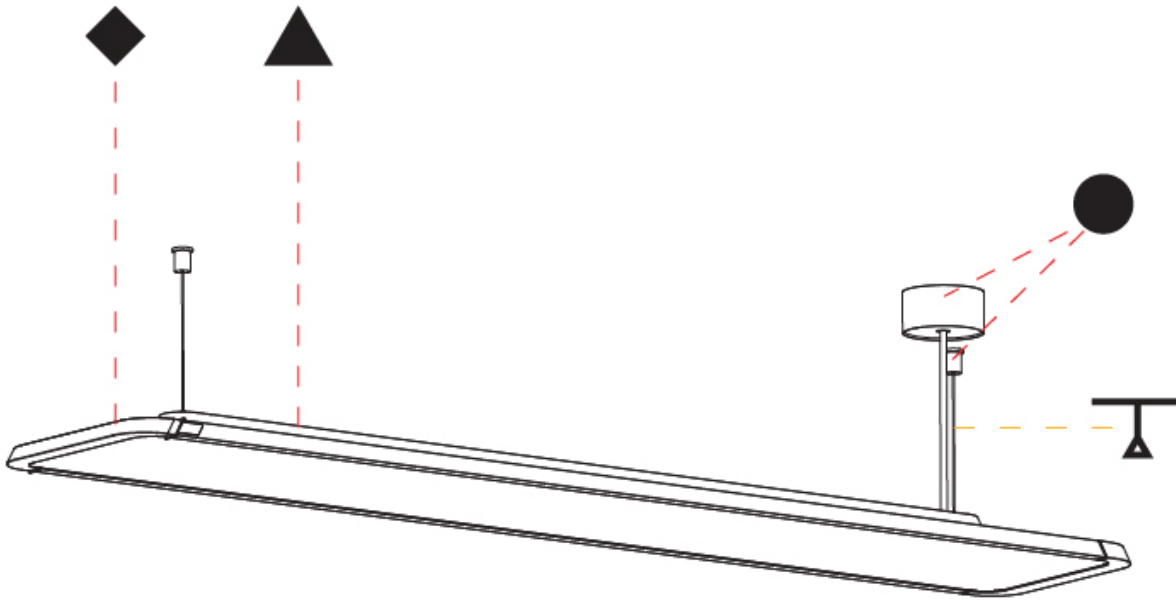

HADI-M SUSPENDED SUSPENSION

A300408-

PROJECT
TYPE
SPECIFIER
QUANTITY
DATE