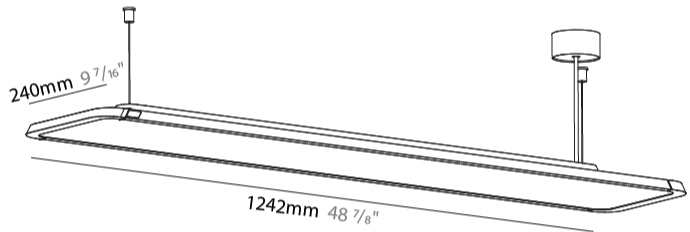

1. To build a product code in our configurator select the specify button on the base model # product page
2. To build a manual product code on this datasheet choose from the options listed below in blue font and add the suffix to the base model #

GENERAL

Series: Hadi
Subseries: Hadi-M Suspended
Brand: Prolicht
Division: Architectural
Mounting Type: Suspension
Mounting Location: Ceiling
Subcategory: Pendant

PHYSICAL

Shape: Rectangle
Length (mm): 1242
Length (in): 48 7/8
Width (mm): 240
Width (in): 9 7/16
Height (mm): 48
Height (in): 1 7/8
Light Distribution: Direct
Fixture Finish: SSR / BKV / CWI / CRY / HAB / UFT / ITA / RUA / FTG / MYG / LOD / PUS / FRO / FUP / KIA / POP / BLS / SPG / MEY / GOH / GUM / CHC / COM / ABZ / JAG / OBR / MOS / ROR
Fixture Material: Extruded Aluminum / Steel
Cable Details: 2,000mm / 6,000mm Transparent Cable

ELECTRICAL

Lamp Type: LED (Zhaga Standard)
Input Wattage (W): 37.3
Total Output Wattage (W): 33.6
Dimming: Non-Dimmable
Driver Included: No
Driver Location: Integrated
Driver Type: Constant Current - Universal
Driver Class: Class 2
Input Voltage (V): 120 - 277
Constant Current (MA): 112

LED

Color Temperature (°K): 3000 / 3500 / 4000
Max. Delivered Lumen (lm): 4269 / 4265 / 4352
Nominal Lumen (lm): 4976 / 4971 / 5072
CRI: >90 CRI
Lamp Life (hrs): 50000

OPTICAL

RATINGS AND CERTIFICATIONS

Certified By: Certified for North American Standards
IP rating: IP20