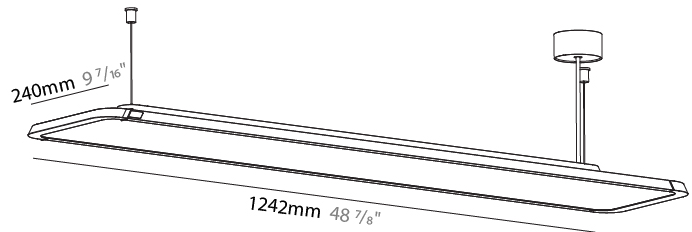

1. To build a product code in our configurator select the specify button on the base model # product page
2. To build a manual product code on this datasheet choose from the options listed below in blue font and add the suffix to the base model #

GENERAL

Series: Hadi
Subseries: Hadi-M Suspended
Brand: Prolicht
Division: Architectural
Mounting Type: Suspension
Mounting Location: Ceiling
Subcategory: Pendant

PHYSICAL

Shape: Rectangle
Length (mm): 1242
Length (in): 48 ⁷/₈
Width (mm): 240
Width (in): 9 ⁷/₁₆
Height (mm): 48
Height (in): 1 ⁷/₈
Light Distribution: Direct / Indirect
Fixture Finish: [SSR / BKV / CWI / CRY / HAB / UFT / ITA / RUA / FTG / MYG / LOD / PUS / FRO / FUP / KIA / POP / BLS / SPG / MEY / GOH / GUM / CHC / COM / ABZ / JAG / OBR / MOS / ROR](#)
Fixture Material: Extruded Aluminum / Steel
Cable Details: [2,000mm / 6,000mm Transparent Cable](#)

ELECTRICAL

Lamp Type: LED (Zhaga Standard)
Input Wattage (W): 68.5
Total Output Wattage (W): 61.8
Dimming: [Non-Dimmable](#)
Driver Included: No
Driver Location: Integrated
Driver Type: Constant Current - Universal
Driver Class: Class 2
Input Voltage (V): 120 - 277
Upon Request: 0-10V Dimming

LED

Color Temperature (°K): [3000 / 3500 / 4000](#)
Max. Delivered Lumen (lm): [7246 / 7230 / 7378](#)
Nominal Lumen (lm): [8606 / 8687 / 8762](#)
CRI: >90 CRI
Lamp Life (hrs): 50000

OPTICAL

RATINGS AND CERTIFICATIONS

Certified By: Certified for North American Standards
IP rating: IP20