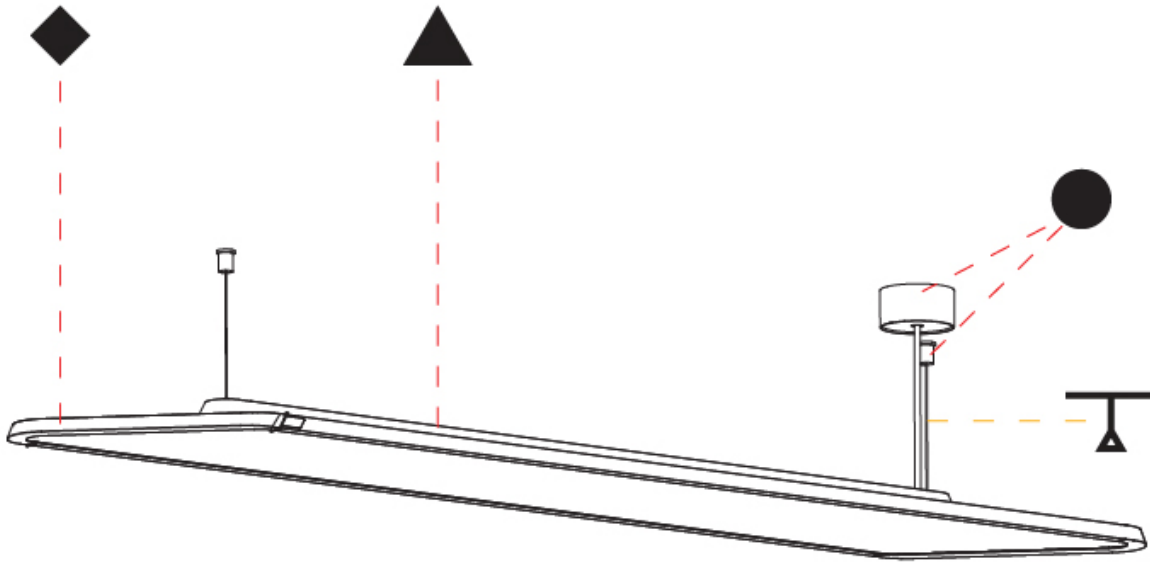

HADI-Q SUSPENDED SUSPENSION

A300409-

PROJECT	_____
TYPE	_____
SPECIFIER	_____
QUANTITY	_____
DATE	_____