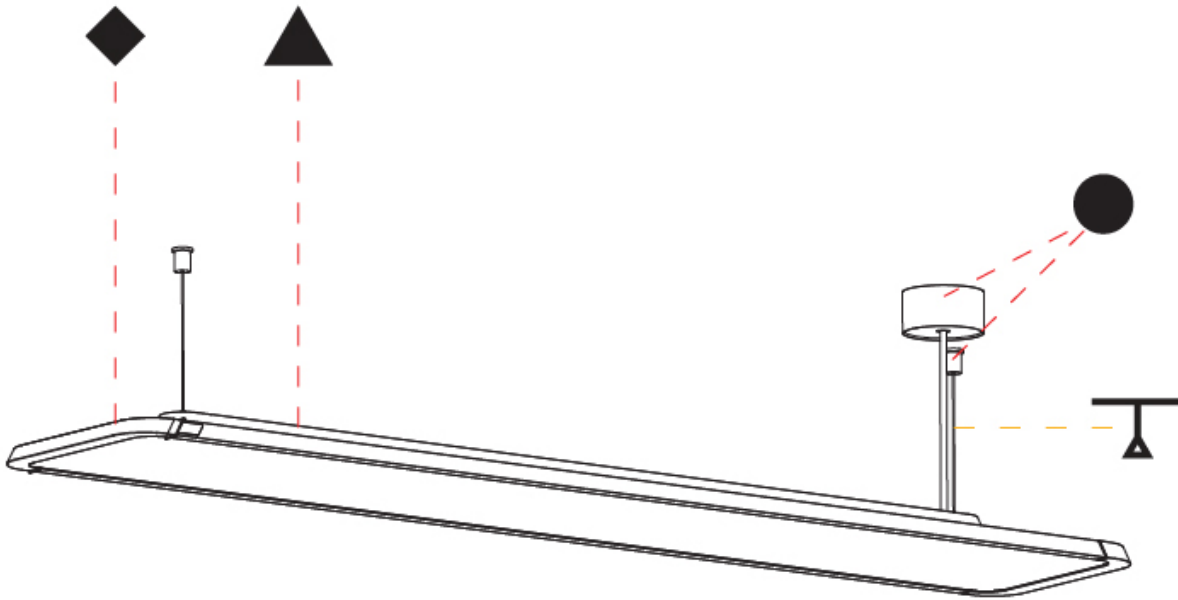

A300407-

PROJECT
TYPE
SPECIFIER
QUANTITY
DATE