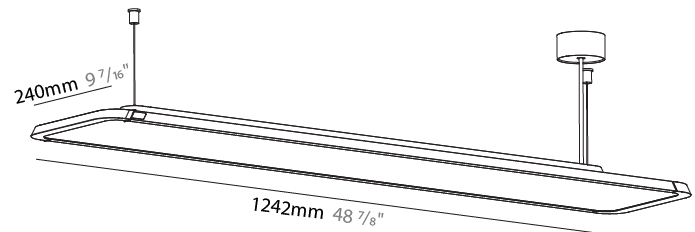

GENERAL

Series: Hadi
Subseries: Hadi-M Aura
Brand: Prolicht
Division: Architectural
Mounting Type: Surface
Mounting Location: Ceiling
Subcategory: Pendant

PHYSICAL

Shape: Rectangle
Length (mm): 1242
Length (in): 48 7/8
Width (mm): 240
Width (in): 9 7/16
Height (mm): 48
Height (in): 1 7/8
Light Distribution: Direct
Fixture Finish: SSR / BKV / CWI / CRY / HAB / UFT / ITA / RUA / FTG / MYG / LOD / PUS / FRO / FUP / KIA / POP / BLS / SPG / MEY / GOH / GUM / CHC / COM / ABZ / JAG / OBR / MOS / ROR
Fixture Material: Extruded Aluminum / Steel
Cable Details: 2,000mm / 6,000mm Transparent Cable

ELECTRICAL

Lamp Type: LED (Zhaga Standard)
Input Wattage (W): 78
Total Output Wattage (W): 70.9
Dimming: Non-Dimmable
Driver Included: No
Driver Location: Integrated
Driver Type: Constant Current - Universal
Driver Class: Class 2
Input Voltage (V): 120 - 277
Constant Current (MA): 225
Upon Request: 0-10V Dimming

LED

Color Temperature (°K): 3000 / 3500 / 4000
Max. Delivered Lumen (lm): 4235 / 4230 / 4316
Nominal Lumen (lm): 4976 / 4971 / 5072
CRI: >90 CRI
Lamp Life (hrs): 50000

OPTICAL

Adjustability: Fixed

RATINGS AND CERTIFICATIONS

Certified By: Certified for North American Standards
IP rating: IP20

PROJECT _____
TYPE _____
SPECIFIER _____
QUANTITY _____
DATE _____