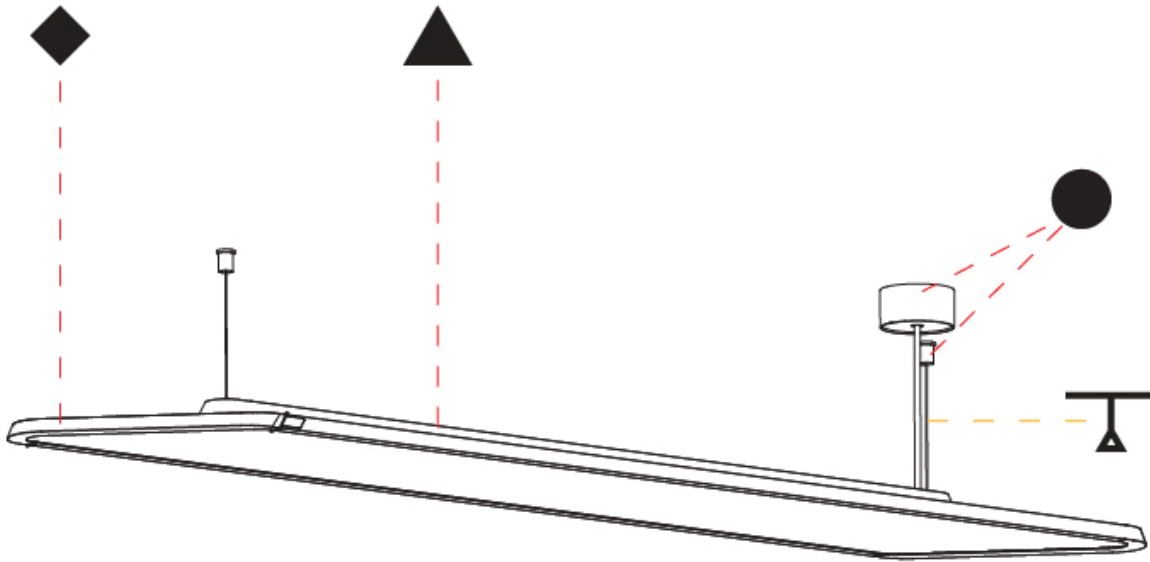

A300410-

PROJECT	_____
TYPE	_____
SPECIFIER	_____
QUANTITY	_____
DATE	_____

A