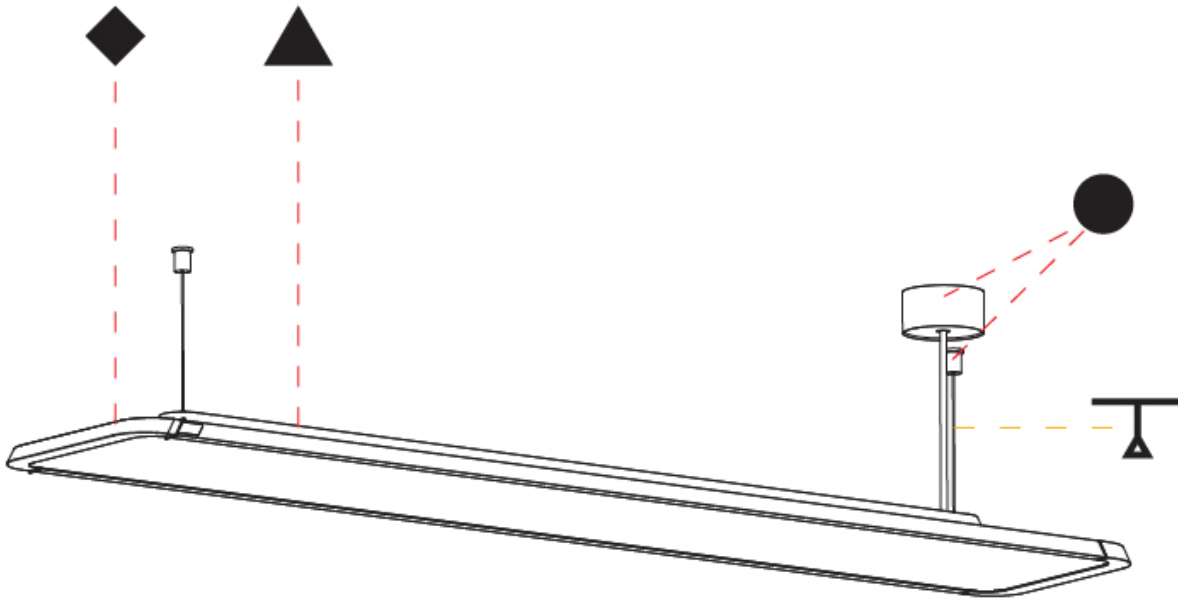

HADI-M SUSPENDED SUSPENSION

A300406-

PROJECT	_____
TYPE	_____
SPECIFIER	_____
QUANTITY	_____
DATE	_____