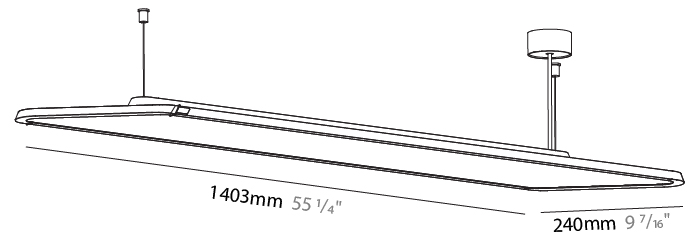

1. To build a product code in our configurator select the specify button on the base model # product page
2. To build a manual product code on this datasheet choose from the options listed below in blue font and add the suffix to the base model #

GENERAL

Series: Hadi
Subseries: Hadi-M Suspended
Brand: Prolicht
Division: Architectural
Mounting Type: Suspension
Mounting Location: Ceiling

PHYSICAL

Shape: Rectangle
Length (mm): 1403
Length (in): 55 1/4
Width (mm): 240
Width (in): 9 7/16
Height (mm): 48
Height (in): 1 7/8
Light Distribution: Direct / Indirect
Fixture Finish: [SSR / BKV / CWI / CRY / HAB / UFT / ITA / RUA / FTG / MYG / LOD / PUS / FRO / FUP / KIA / POP / BLS / SPG / MEY / GOH / GUM / CHC / COM / ABZ / JAG / OBR / MOS / ROR](#)
Fixture Material: Extruded Aluminum / Steel
Cable Details: [2,000mm / 6,000mm Transparent Cable](#)

ELECTRICAL

Lamp Type: LED (Zhaga Standard)
Input Wattage (W): 68.5
Total Output Wattage (W): 61.8
Dimming: [Non-Dimmable](#)
Driver Included: No
Driver Location: Integrated
Driver Type: Constant Current - Universal
Driver Class: Class 2
Input Voltage (V): 120 - 277
Upon Request: 0-10V Dimming

LED

Color Temperature (°K): [3000 / 3500 / 4000](#)
Max. Delivered Lumen (lm): 6879 / 6863 / 7003
Nominal Lumen (lm): 8606 / 8687 / 8762
CRI: >90 CRI
Lamp Life (hrs): 50000

OPTICAL

RATINGS AND CERTIFICATIONS

Certified By: Certified for North American Standards
IP rating: IP20