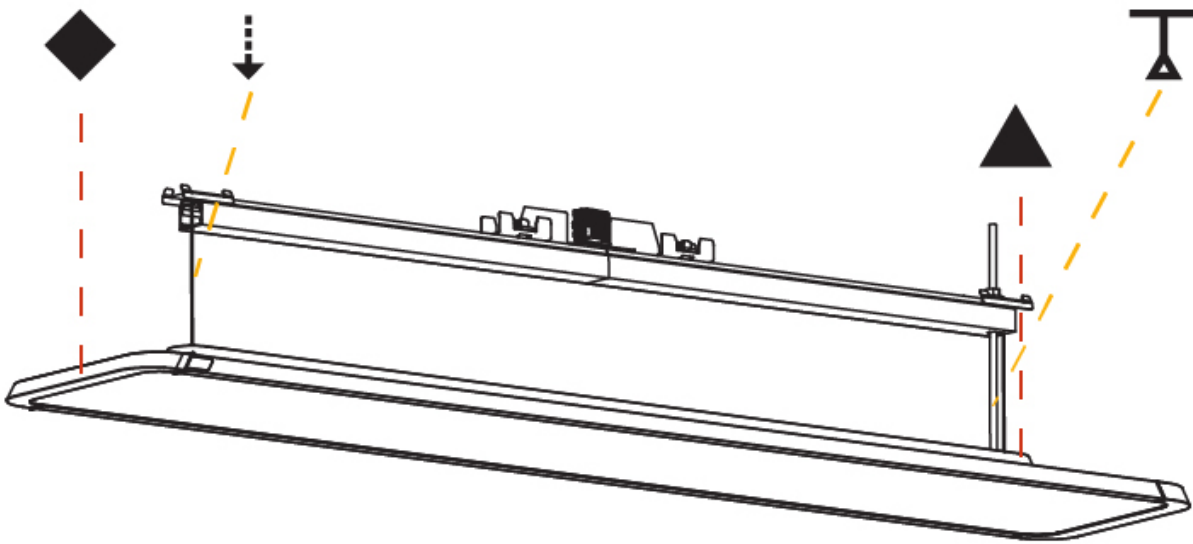

HADI-M TRACK

A380129-

PROJECT	_____
TYPE	_____
SPECIFIER	_____
QUANTITY	_____
DATE	_____