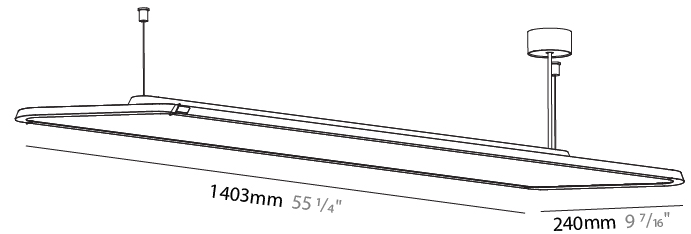

1. To build a product code in our configurator select the specify button on the base model # product page
2. To build a manual product code on this datasheet choose from the options listed below in blue font and add the suffix to the base model #

GENERAL

Series: Hadi
Subseries: Hadi-Q Suspended
Brand: Prolicht
Division: Architectural
Mounting Type: Suspension
Mounting Location: Ceiling
Subcategory: Pendant

PHYSICAL

Shape: Rectangle
Length (mm): 1403
Length (in): 55 1/4
Width (mm): 240
Width (in): 9 7/16
Height (mm): 48
Height (in): 1 7/8
Light Distribution: Direct
Fixture Finish: SSR / BKV / CWI / CRY / HAB / UFT / ITA / RUA / FTG / MYG / LOD / PUS / FRO / FUP / KIA / POP / BLS / SPG / MEY / GOH / GUM / CHC / COM / ABZ / JAG / OBR / MOS / ROR
Fixture Material: Extruded Aluminum / Steel
Cable Details: 2,000mm / 6,000mm Transparent Cable

ELECTRICAL

Lamp Type: LED (Zhaga Standard)
Input Wattage (W): 37.3
Total Output Wattage (W): 33.6
Dimming: Non-Dimmable
Driver Included: No
Driver Location: Integrated
Driver Type: Constant Current - Universal
Driver Class: Class 2
Input Voltage (V): 120 - 277
Constant Current (MA): 112

LED

Color Temperature (°K): 3000 / 3500 / 4000
Max. Delivered Lumen (lm): 3911 / 3907 / 3987
Nominal Lumen (lm): 4976 / 4971 / 5072
CRI: >90 CRI
Lamp Life (hrs): 50000

OPTICAL

RATINGS AND CERTIFICATIONS

Certified By: Certified for North American Standards
IP rating: IP20