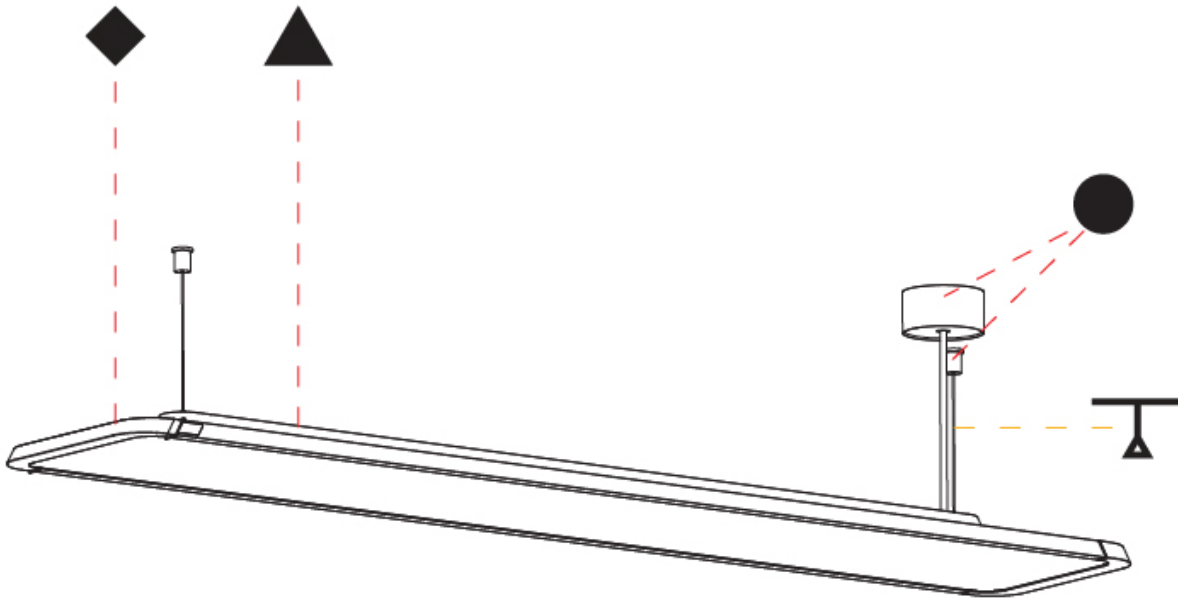

HADI-M SUSPENDED SUSPENSION

A300406-

PROJECT
TYPE
SPECIFIER
QUANTITY
DATE