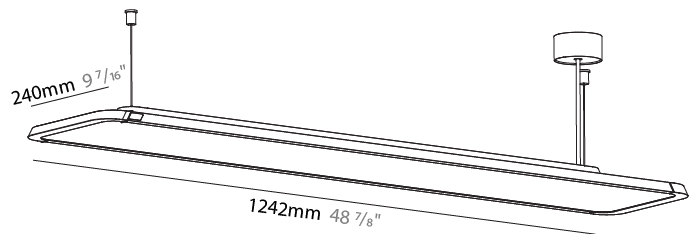

1. To build a product code in our configurator select the specify button on the base model # product page
2. To build a manual product code on this datasheet choose from the options listed below in blue font and add the suffix to the base model #

GENERAL

Series: Hadi
Subseries: Hadi-M Suspended
Brand: Prolicht
Division: Architectural
Mounting Type: Suspension
Mounting Location: Ceiling
Subcategory: Pendant

PHYSICAL

Shape: Rectangle
Length (mm): 1242
Length (in): 48 7/8
Width (mm): 240
Width (in): 9 7/16
Height (mm): 48
Height (in): 1 7/8
Light Distribution: Direct / Indirect
Fixture Finish: [SSR / BKV / CWI / CRY / HAB / UFT / ITA / RUA / FTG / MYG / LOD / PUS / FRO / FUP / KIA / POP / BLS / SPG / MEY / GOH / GUM / CHC / COM / ABZ / JAG / OBR / MOS / ROR](#)
Fixture Material: Extruded Aluminum / Steel
Cable Details: [2,000mm / 6,000mm Transparent Cable](#)

ELECTRICAL

Lamp Type: LED (Zhaga Standard)
Input Wattage (W): 68.5
Total Output Wattage (W): 61.8
Dimming: [Non-Dimmable](#)
Driver Included: No
Driver Location: Integrated
Driver Type: Constant Current - Universal
Driver Class: Class 2
Input Voltage (V): 120 - 277
Upon Request: 0-10V Dimming

LED

Color Temperature (°K): [3000 / 3500 / 4000](#)
Max. Delivered Lumen (lm): [7246 / 7230 / 7378](#)
Nominal Lumen (lm): [8606 / 8687 / 8762](#)
CRI: >90 CRI
Lamp Life (hrs): 50000

OPTICAL

RATINGS AND CERTIFICATIONS

Certified By: Certified for North American Standards
IP rating: IP20