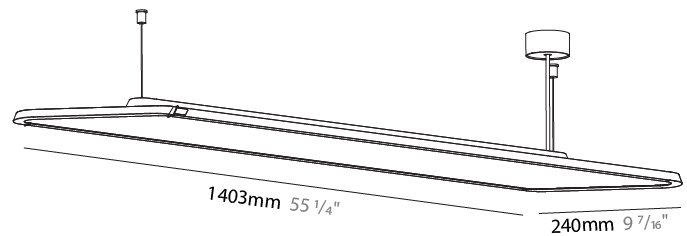

1. To build a product code in our configurator select the specify button on the base model # product page
2. To build a manual product code on this datasheet choose from the options listed below in blue font and add the suffix to the base model #

GENERAL

Series: Hadi
Subseries: Hadi-M Aura
Brand: Prolicht
Division: Architectural
Mounting Type: Surface
Mounting Location: Ceiling

PHYSICAL

Shape: Rectangle
Length (mm): 1403
Length (in): 55 1/4
Width (mm): 240
Width (in): 9 7/16
Height (mm): 48
Height (in): 1 7/8
Light Distribution: Direct
Fixture Finish: SSR / BKV / CWI / CRY / HAB / UFT / ITA / RUA / FTG / MYG / LOD / PUS / FRO / FUP / KIA / POP / BLS / SPG / MEY / GOH / GUM / CHC / COM / ABZ / JAG / OBR / MOS / ROR
Fixture Material: Extruded Aluminum / Steel
Cable Details: 2,000mm / 6,000mm Transparent Cable

ELECTRICAL

Lamp Type: LED (Zhaga Standard)
Input Wattage (W): 78
Total Output Wattage (W): 70.9
Dimming: Non-Dimmable
Driver Included: No
Driver Location: Integrated
Driver Type: Constant Current - Universal
Driver Class: Class 2
Input Voltage (V): 120 - 277
Constant Current (MA): 225
Upon Request: 0-10V Dimming

LED

Color Temperature (°K): 3000 / 3500 / 4000
Max. Delivered Lumen (lm): 5783 / 5781 / 5899
Nominal Lumen (lm): 9801 / 9799 / 9999
CRI: >90 CRI
Lamp Life (hrs): 50000

OPTICAL

Adjustability: Fixed

RATINGS AND CERTIFICATIONS

Certified By: Certified for North American Standards
IP rating: IP20