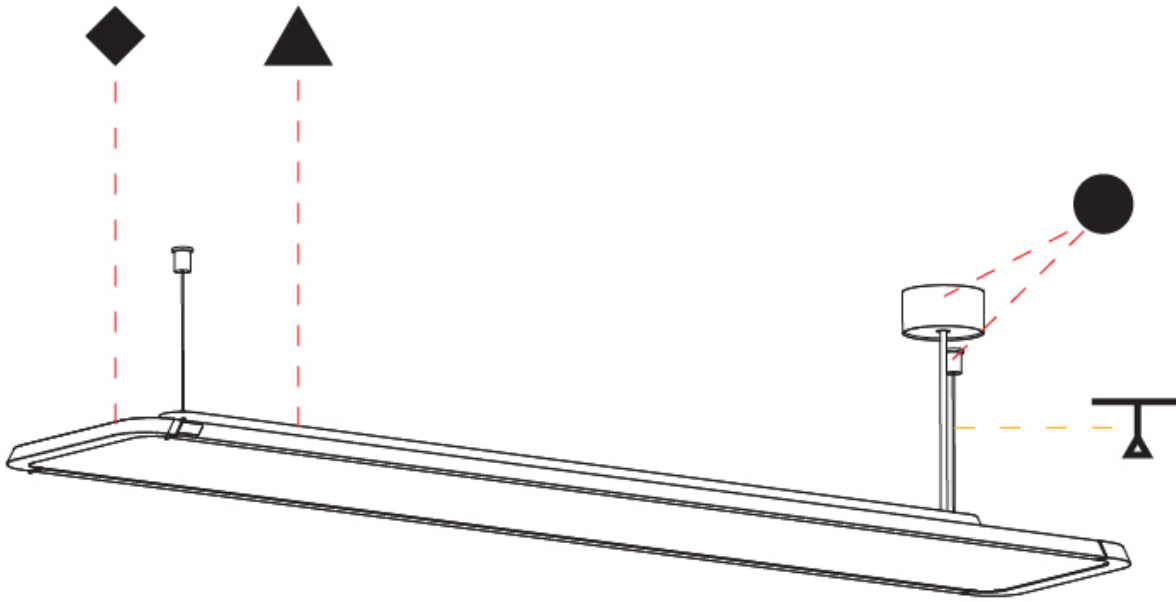

HADI-M SUSPENDED SUSPENSION

A300408-

PROJECT
TYPE
SPECIFIER
QUANTITY
DATE

A