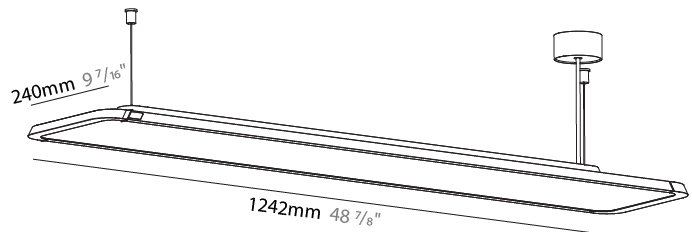

GENERAL

Series: Hadi
Subseries: Hadi-M Aura
Brand: Prolicht
Division: Architectural
Mounting Type: Surface
Mounting Location: Ceiling
Subcategory: Pendant

PHYSICAL

Shape: Rectangle
Length (mm): 1242
Length (in): 48 7/8
Width (mm): 240
Width (in): 9 7/16
Height (mm): 48
Height (in): 1 7/8
Light Distribution: Direct
Fixture Finish: SSR / BKV / CWI / CRY / HAB / UFT / ITA / RUA / FTG / MYG / LOD / PUS / FRO / FUP / KIA / POP / BLS / SPG / MEY / GOH / GUM / CHC / COM / ABZ / JAG / OBR / MOS / ROR
Fixture Material: Extruded Aluminum / Steel
Cable Details: 2,000mm / 6,000mm Transparent Cable

ELECTRICAL

Lamp Type: LED (Zhaga Standard)
Input Wattage (W): 78
Total Output Wattage (W): 70.9
Dimming: Non-Dimmable
Driver Included: No
Driver Location: Integrated
Driver Type: Constant Current - Universal
Driver Class: Class 2
Input Voltage (V): 120 - 277
Constant Current (MA): 225
Upon Request: 0-10V Dimming

LED

Color Temperature (°K): 3000 / 3500 / 4000
Max. Delivered Lumen (lm): 4235 / 4230 / 4316
Nominal Lumen (lm): 4976 / 4971 / 5072
CRI: >90 CRI
Lamp Life (hrs): 50000

OPTICAL

Adjustability: Fixed

RATINGS AND CERTIFICATIONS

Certified By: Certified for North American Standards
IP rating: IP20

PROJECT _____
TYPE _____
SPECIFIER _____
QUANTITY _____
DATE _____