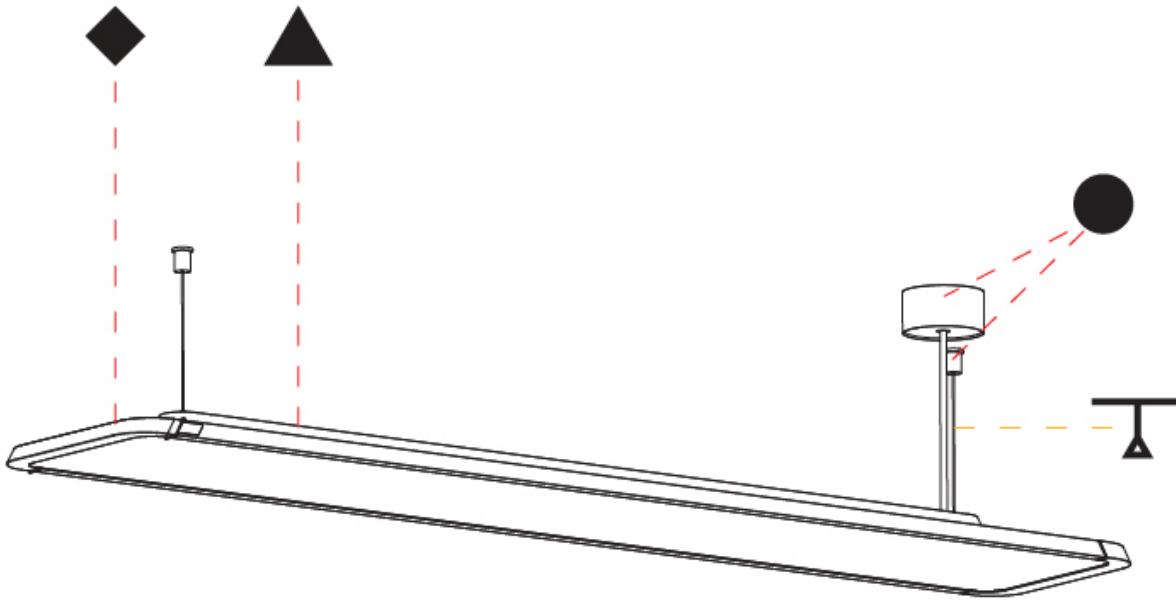

HADI-M SUSPENDED SUSPENSION

A300408-

PROJECT	_____
TYPE	_____
SPECIFIER	_____
QUANTITY	_____
DATE	_____