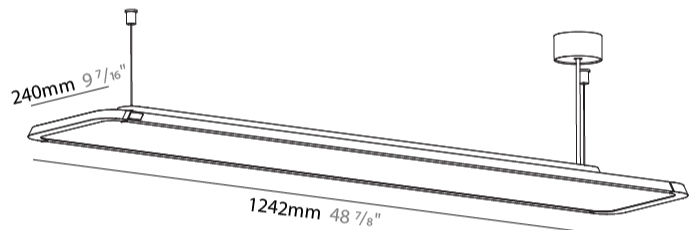

1. To build a product code in our configurator select the specify button on the base model # product page
2. To build a manual product code on this datasheet choose from the options listed below in blue font and add the suffix to the base model #

GENERAL

Series: Hadi
Subseries: Hadi-M Suspended
Brand: Prolicht
Division: Architectural
Mounting Type: Suspension
Mounting Location: Ceiling
Subcategory: Pendant

PHYSICAL

Shape: Rectangle
Length (mm): 1242
Length (in): 48 7/8
Width (mm): 240
Width (in): 9 7/16
Height (mm): 48
Height (in): 1 7/8
Light Distribution: Direct
Fixture Finish: SSR / BKV / CWI / CRY / HAB / UFT / ITA / RUA / FTG / MYG / LOD / PUS / FRO / FUP / KIA / POP / BLS / SPG / MEY / GOH / GUM / CHC / COM / ABZ / JAG / OBR / MOS / ROR
Fixture Material: Extruded Aluminum / Steel
Cable Details: 2,000mm / 6,000mm Transparent Cable

ELECTRICAL

Lamp Type: LED (Zhaga Standard)
Input Wattage (W): 37.3
Total Output Wattage (W): 33.6
Dimming: Non-Dimmable
Driver Included: No
Driver Location: Integrated
Driver Type: Constant Current - Universal
Driver Class: Class 2
Input Voltage (V): 120 - 277
Constant Current (MA): 112

LED

Color Temperature (°K): 3000 / 3500 / 4000
Max. Delivered Lumen (lm): 4269 / 4265 / 4352
Nominal Lumen (lm): 4976 / 4971 / 5072
CRI: >90 CRI
Lamp Life (hrs): 50000

OPTICAL

RATINGS AND CERTIFICATIONS

Certified By: Certified for North American Standards
IP rating: IP20