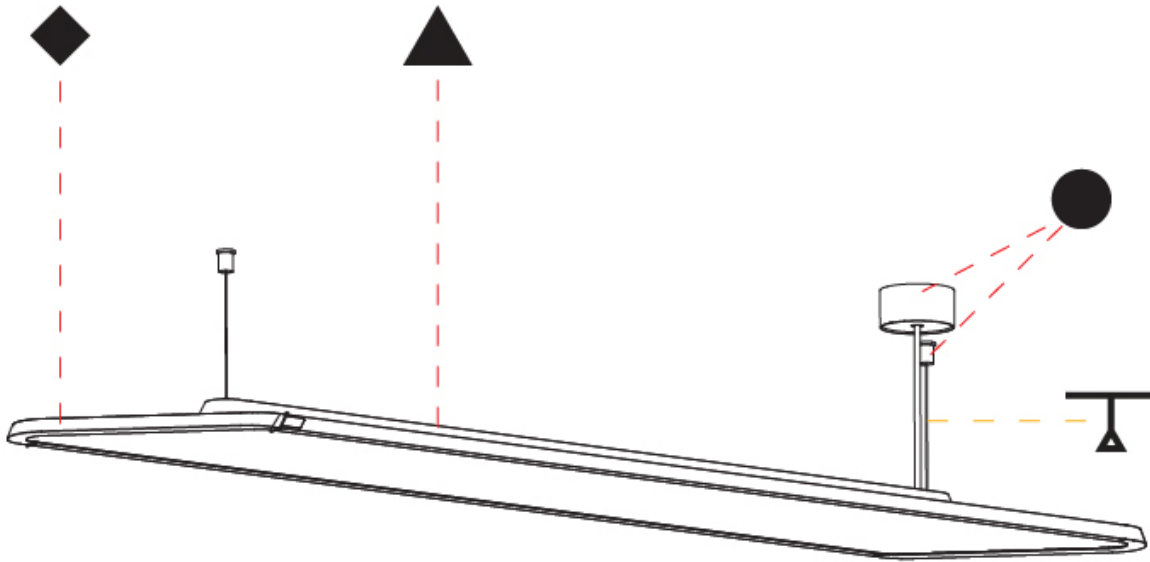

HADI-Q SUSPENDED SUSPENSION

A300409-

PROJECT	_____
TYPE	_____
SPECIFIER	_____
QUANTITY	_____
DATE	_____

A