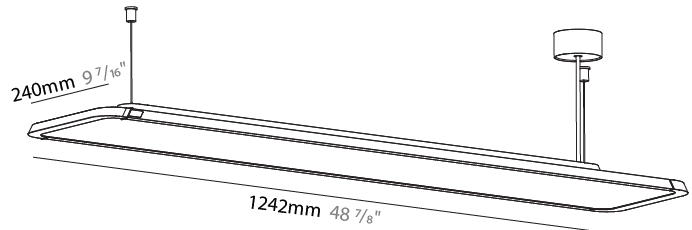

GENERAL

Series: Hadi
Subseries: Hadi-M Aura
Brand: Prolicht
Division: Architectural
Mounting Type: Surface
Mounting Location: Ceiling
Subcategory: Pendant

PHYSICAL

Shape: Rectangle
Length (mm): 1242
Length (in): 48 7/8
Width (mm): 240
Width (in): 9 7/16
Height (mm): 48
Height (in): 1 7/8
Light Distribution: Direct
Fixture Finish: SSR / BKV / CWI / CRY / HAB / UFT / ITA / RUA / FTG / MYG / LOD / PUS / FRO / FUP / KIA / POP / BLS / SPG / MEY / GOH / GUM / CHC / COM / ABZ / JAG / OBR / MOS / ROR
Fixture Material: Extruded Aluminum / Steel
Cable Details: 2,000mm / 6,000mm Transparent Cable

ELECTRICAL

Lamp Type: LED (Zhaga Standard)
Input Wattage (W): 78
Total Output Wattage (W): 70.9
Dimming: Non-Dimmable
Driver Included: No
Driver Location: Integrated
Driver Type: Constant Current - Universal
Driver Class: Class 2
Input Voltage (V): 120 - 277
Constant Current (MA): 225
Upon Request: 0-10V Dimming

LED

Color Temperature (°K): 3000 / 3500 / 4000
Max. Delivered Lumen (lm): 4235 / 4230 / 4316
Nominal Lumen (lm): 4976 / 4971 / 5072
CRI: >90 CRI
Lamp Life (hrs): 50000

OPTICAL

Adjustability: Fixed

RATINGS AND CERTIFICATIONS

Certified By: Certified for North American Standards
IP rating: IP20

PROJECT _____
TYPE _____
SPECIFIER _____
QUANTITY _____
DATE _____