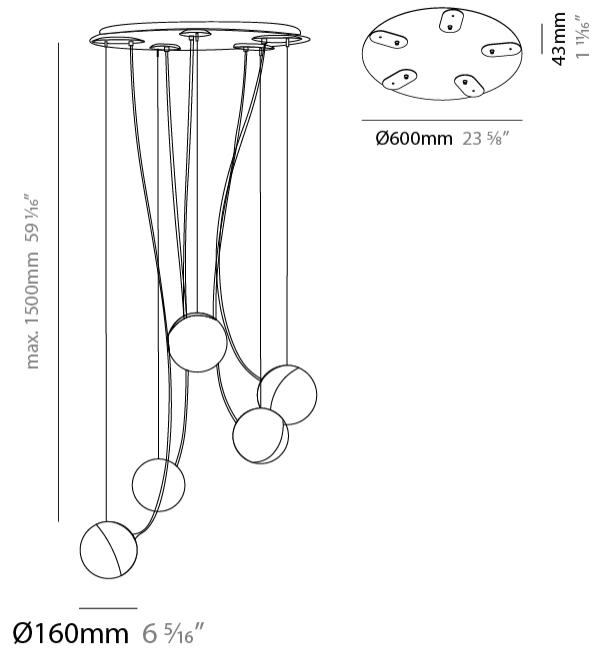

PROJECT	_____
TYPE	_____
SPECIFIER	_____
QUANTITY	_____
DATE	_____

HALF 5 SUSPENSION

D91195-

base number   Finish
Options

1. To build a product code in our configurator select the specify button on the base model # product page
2. To build a manual product code on this datasheet choose from the options listed below in blue font and add the suffix to the base model #

GENERAL

Series: Half
Subseries: Half 5
Brand: Milan
Division: Design
Mounting Type: Suspension
Mounting Location: Ceiling
Subcategory: Pendant

PHYSICAL

Shape: Sphere
Diameter (mm): 600
Diameter (in): 23 5/8
Height (mm): 160
Height (in): 6 5/16
Max. Overall Height (mm): 1660
Max. Overall Height (in): 65 3/8
Light Distribution: Omnidirectional
Diffuser: Satin Opal Acid-Etched Blown Glass
[Fixture Finish: MBK / MNK](#)
Fixture Material: Stamped Steel
Cable Details: 2000mm Black Electrical Wire and 1500mm Steel Cable

ELECTRICAL

Number of Lamps: 5
Lamp Type: LED Retrofit
Lamp Shape: A15
Bulb Included: Bulb Not Included
Max. Wattage Per Lamp (W): 5.5
Lamp Base: E26
Input Voltage (V): 120
Upon Request: 277Vac / GU24

LED

OPTICAL

RATINGS AND CERTIFICATIONS

Certified By: Certified for North American Standards
IP rating: IP20