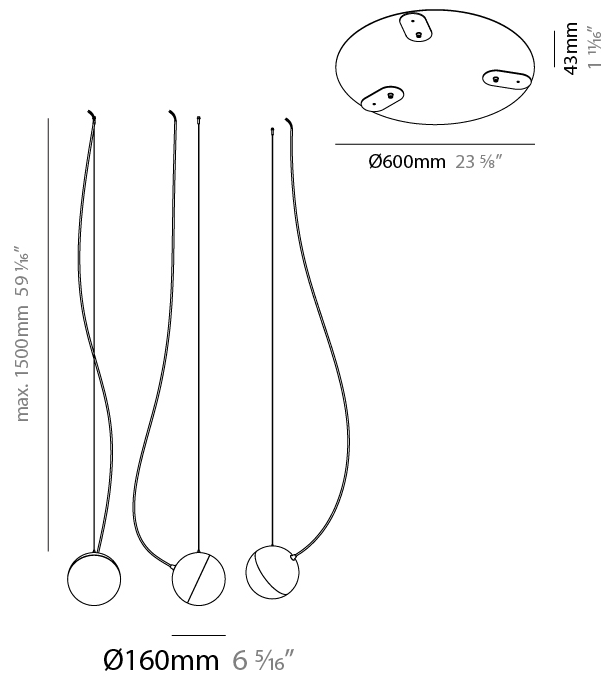

PROJECT	
TYPE	
SPECIFIER	
QUANTITY	
DATE	

HALF 3 SUSPENSION

D91194-

base number   Finish
Options

1. To build a product code in our configurator select the specify button on the base model # product page
2. To build a manual product code on this datasheet choose from the options listed below in blue font and add the suffix to the base model #

GENERAL

Series: Half
Subseries: Half 3
Brand: Milan
Division: Design
Mounting Type: Suspension
Mounting Location: Ceiling
Subcategory: Pendant

PHYSICAL

Shape: Sphere
Diameter (mm): 600
Diameter (in): 23 5/8
Height (mm): 160
Height (in): 6 5/16
Max. Overall Height (mm): 1660
Max. Overall Height (in): 65 3/8
Light Distribution: Omnidirectional
Diffuser: Satin Opal Acid-Etched Blown Glass
Fixture Finish: MBK / MNK
Fixture Material: Stamped Steel
Cable Details: 2000mm Black Electrical Wire and 1500mm Steel Cable

ELECTRICAL

Number of Lamps: 3
Lamp Type: LED Retrofit
Lamp Shape: A15
Bulb Included: Bulb Not Included
Max. Wattage Per Lamp (W): 5.5
Lamp Base: E26
Input Voltage (V): 120
Upon Request: 277Vac / GU24

LED

OPTICAL

RATINGS AND CERTIFICATIONS

Certified By: Certified for North American Standards
IP rating: IP20