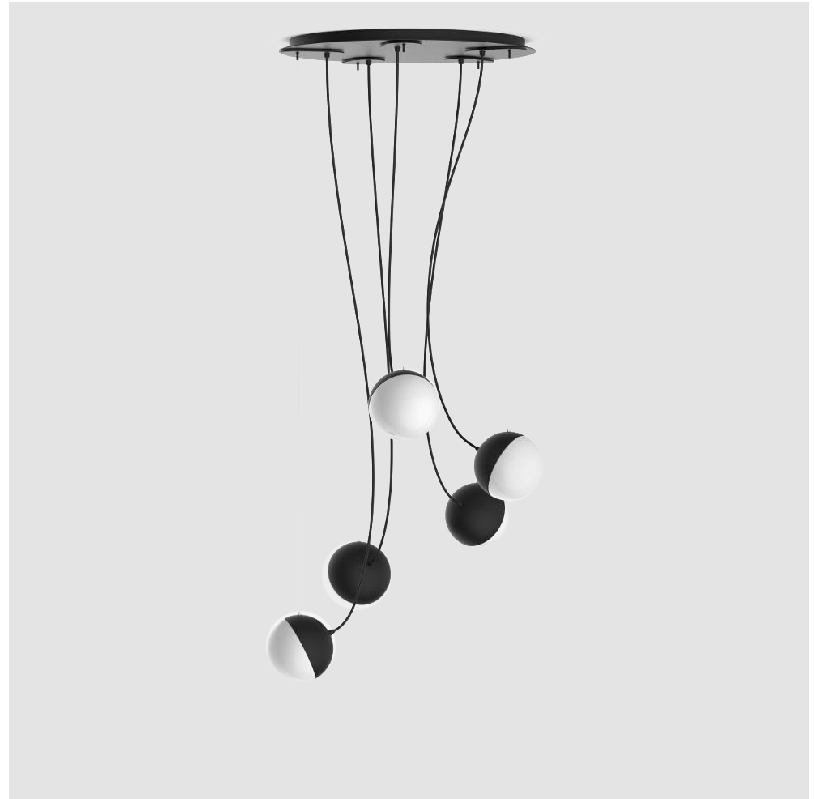

PROJECT	_____
TYPE	_____
SPECIFIER	_____
QUANTITY	_____
DATE	_____

HALF 5 SUSPENSION

D91195-

base number   Finish
Options

1. To build a product code in our configurator select the specify button on the base model # product page
2. To build a manual product code on this datasheet choose from the options listed below in blue font and add the suffix to the base model #

GENERAL

Series: Half
Subseries: Half 5
Brand: Milan
Division: Design
Mounting Type: Suspension
Mounting Location: Ceiling
Subcategory: Pendant

PHYSICAL

Shape: Sphere
Diameter (mm): 600
Diameter (in): 23 5/8
Height (mm): 160
Height (in): 6 5/16
Max. Overall Height (mm): 1660
Max. Overall Height (in): 65 3/8
Light Distribution: Omnidirectional
Diffuser: Satin Opal Acid-Etched Blown Glass
[Fixture Finish: MBK / MNK](#)
Fixture Material: Stamped Steel
Cable Details: 2000mm Black Electrical Wire and 1500mm Steel Cable

ELECTRICAL

Number of Lamps: 5
Lamp Type: LED Retrofit
Lamp Shape: A15
Bulb Included: Bulb Not Included
Max. Wattage Per Lamp (W): 5.5
Lamp Base: E26
Input Voltage (V): 120
Upon Request: 277Vac / GU24

LED

OPTICAL

RATINGS AND CERTIFICATIONS

Certified By: Certified for North American Standards
IP rating: IP20