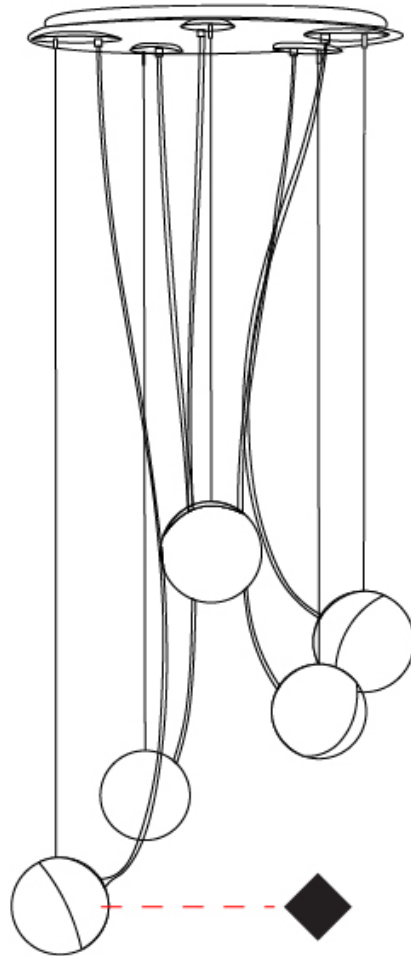

HALF 5 SUSPENSION

D91195-

PROJECT

TYPE

SPECIFIER

QUANTITY

DATE

D