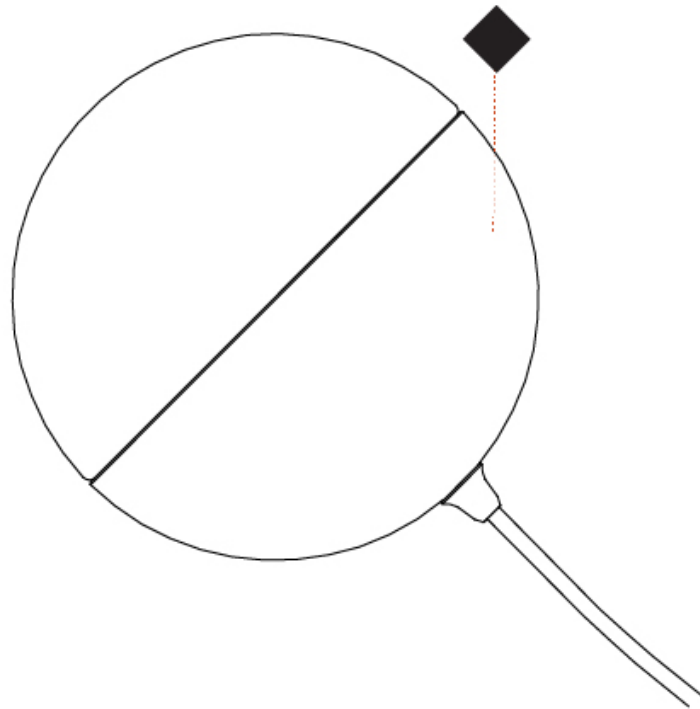

HALF 2 SURFACE

D93237-

PROJECT

TYPE

SPECIFIER

QUANTITY

DATE

D