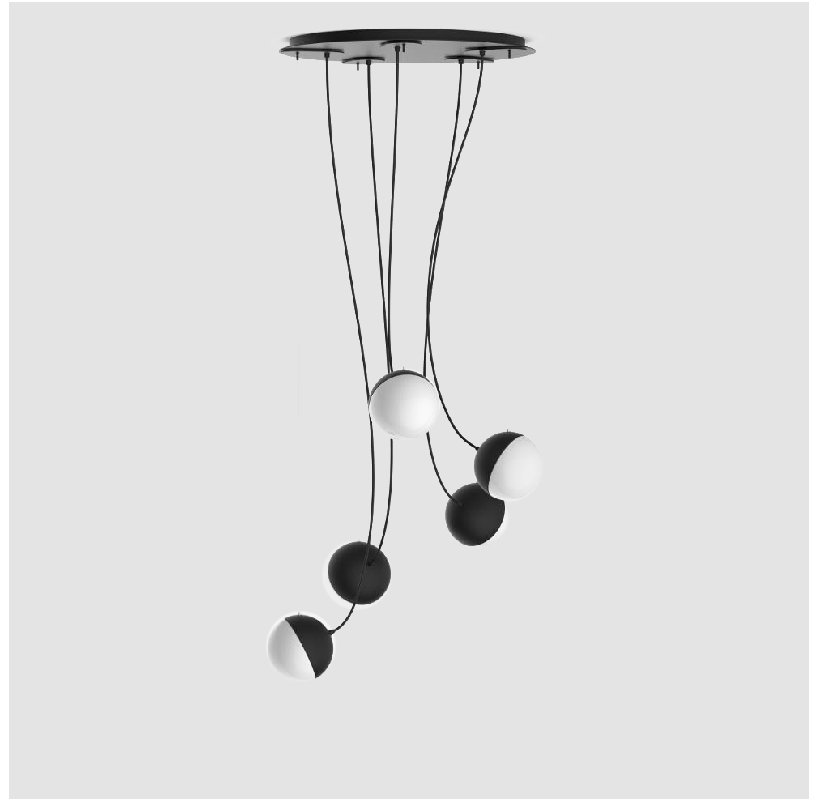

PROJECT	
TYPE	
SPECIFIER	
QUANTITY	
DATE	

HALF 5 SUSPENSION

D91195-

base number   Finish
Options

1. To build a product code in our configurator select the specify button on the base model # product page
2. To build a manual product code on this datasheet choose from the options listed below in blue font and add the suffix to the base model #

GENERAL

Series: Half
Subseries: Half 5
Brand: Milan
Division: Design
Mounting Type: Suspension
Mounting Location: Ceiling
Subcategory: Pendant

PHYSICAL

Shape: Sphere
Diameter (mm): 600
Diameter (in): 23 5/8
Height (mm): 160
Height (in): 6 5/16
Max. Overall Height (mm): 1660
Max. Overall Height (in): 65 3/8
Light Distribution: Omnidirectional
Diffuser: Satin Opal Acid-Etched Blown Glass
[Fixture Finish: MBK / MNK](#)
Fixture Material: Stamped Steel
Cable Details: 2000mm Black Electrical Wire and 1500mm Steel Cable

ELECTRICAL

Number of Lamps: 5
Lamp Type: LED Retrofit
Lamp Shape: A15
Bulb Included: Bulb Not Included
Max. Wattage Per Lamp (W): 5.5
Lamp Base: E26
Input Voltage (V): 120
Upon Request: 277Vac / GU24

LED

OPTICAL

RATINGS AND CERTIFICATIONS

Certified By: Certified for North American Standards
IP rating: IP20