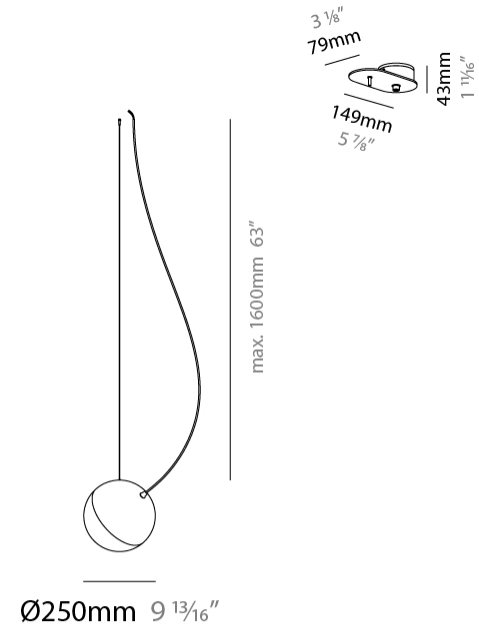

PROJECT
TYPE
SPECIFIER
QUANTITY
DATE

HALF 1 SUSPENSION

D91196-

base number   Finish
Options

1. To build a product code in our configurator select the specify button on the base model # product page
2. To build a manual product code on this datasheet choose from the options listed below in blue font and add the suffix to the base model #

GENERAL

Series: Half
Subseries: Half 1
Brand: Milan
Division: Design
Mounting Type: Suspension
Mounting Location: Ceiling
Subcategory: Pendant

PHYSICAL

Shape: Sphere
Diameter (mm): 250
Diameter (in): 9 ¹³/₁₆"
Height (mm): 250
Height (in): 9 ¹³/₁₆"
Max. Overall Height (mm): 1850
Max. Overall Height (in): 72 ¹³/₁₆"
Light Distribution: Omnidirectional
Diffuser: Satin Opal Acid-Etched Blown Glass
Fixture Finish: MBK / MNK
Fixture Material: Stamped Steel
Cable Details: 2000mm Black Electrical Wire and 1600mm Steel Cable

ELECTRICAL

Number of Lamps: 1
Lamp Type: LED Retrofit
Lamp Shape: A19
Bulb Included: Bulb Not Included
Max. Wattage Per Lamp (W): 9
Lamp Base: E26
Input Voltage (V): 120
Upon Request: 277Vac / GU24

LED

OPTICAL

RATINGS AND CERTIFICATIONS

Certified By: Certified for North American Standards
IP rating: IP20