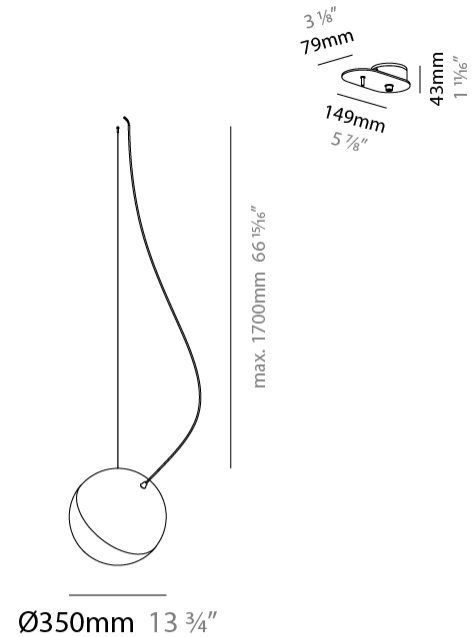

PROJECT
TYPE
SPECIFIER
QUANTITY
DATE

HALF 1 SUSPENSION

D91198-

base number   Finish
Options

1. To build a product code in our configurator select the specify button on the base model # product page
2. To build a manual product code on this datasheet choose from the options listed below in blue font and add the suffix to the base model #

GENERAL

Series: Half
Subseries: Half 1
Brand: Milan
Division: Design
Mounting Type: Suspension
Mounting Location: Ceiling
Subcategory: Pendant

PHYSICAL

Shape: Sphere
Diameter (mm): 350
Diameter (in): 13 3/4"
Height (mm): 350
Height (in): 13 3/4"
Max. Overall Height (mm): 2050
Max. Overall Height (in): 80 11/16"
Light Distribution: Omnidirectional
Diffuser: Satin Opal Acid-Etched Blown Glass
Fixture Finish: MBK / MNK
Fixture Material: Stamped Steel
Cable Details: 2000mm Black Electrical Wire and 1700mm Steel Cable

ELECTRICAL

Number of Lamps: 1
Lamp Type: LED Retrofit
Lamp Shape: A19
Bulb Included: Bulb Not Included
Max. Wattage Per Lamp (W): 12
Lamp Base: E26
Input Voltage (V): 120
Upon Request: 277Vac / GU24

LED

OPTICAL

RATINGS AND CERTIFICATIONS

Certified By: Certified for North American Standards
IP rating: IP20