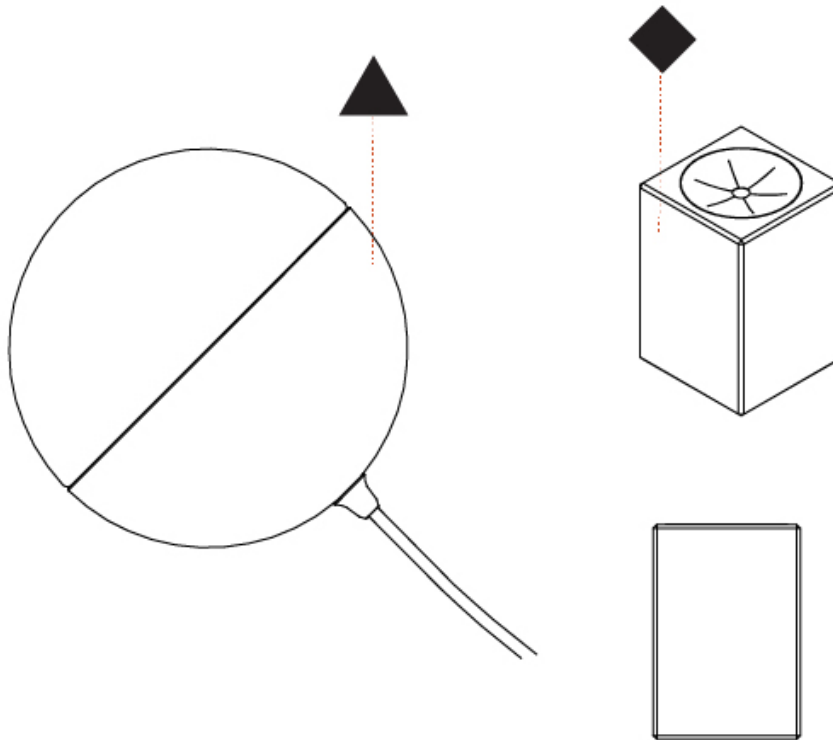

HALF 1 PORTABLE

D94036-

PROJECT
TYPE
SPECIFIER
QUANTITY
DATE

D