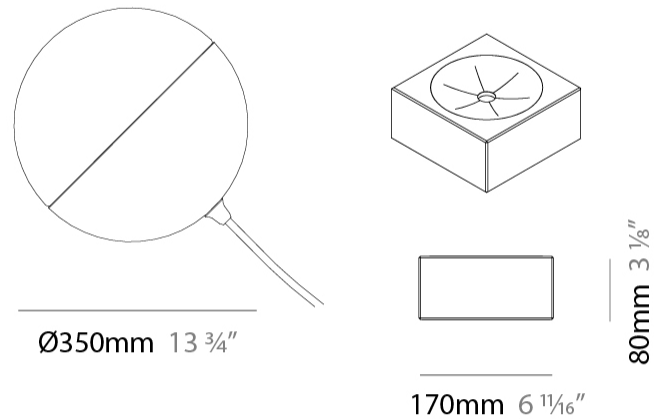

PROJECT	_____
TYPE	_____
SPECIFIER	_____
QUANTITY	_____
DATE	_____

HALF 1 PORTABLE

D94035-

base number   Finish
Options

1. To build a product code in our configurator select the specify button on the base model # product page
2. To build a manual product code on this datasheet choose from the options listed below in blue font and add the suffix to the base model #

GENERAL

Series: Half _____
Subseries: Half 1 _____
Brand: Milan _____
Division: Design _____
Mounting Type: Portable _____
Mounting Location: Table _____
Subcategory: Ambient _____

PHYSICAL

Shape: Sphere _____
Diameter (mm): 350 _____
Diameter (in): 13 3/4 _____
Height (mm): 430 _____
Height (in): 16 15/16 _____
Light Distribution: Omnidirectional _____
Diffuser: Satin Opal Acid-Etched Blown Glass _____
Fixture Finish: MBK / MNK _____
Holder Finish: Ash _____
Fixture Material: Stamped Steel _____
Cable Details: 3000mm Black Electrical Wire _____
Upon Request: Bolt Down _____

ELECTRICAL

Number of Lamps: 1 _____
Lamp Type: LED Retrofit _____
Lamp Shape: A19 _____
Bulb Included: Bulb Not Included _____
Max. Wattage Per Lamp (W): 12 _____
Lamp Base: E26 _____
Input Voltage (V): 120 _____
Upon Request: 277Vac / GU24 _____

LED

OPTICAL

RATINGS AND CERTIFICATIONS

Certified By: Certified for North American Standards _____
IP rating: IP20 _____