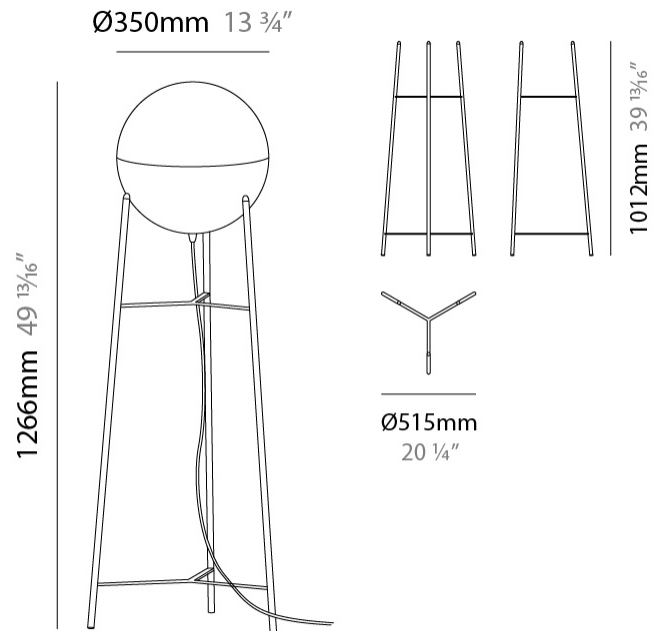

PROJECT	_____
TYPE	_____
SPECIFIER	_____
QUANTITY	_____
DATE	_____

HALF 1 PORTABLE

D94034-

base number   Finish
Options

1. To build a product code in our configurator select the specify button on the base model # product page
2. To build a manual product code on this datasheet choose from the options listed below in blue font and add the suffix to the base model #

GENERAL

Series: Half _____
Subseries: Half 1 _____
Brand: Milan _____
Division: Design _____
Mounting Type: Portable _____
Mounting Location: Floor _____
Subcategory: Ambient _____

PHYSICAL

Shape: Sphere _____
Diameter (mm): 350 _____
Diameter (in): 13 3/4 _____
Length (mm): 515 _____
Length (in): 20 1/4 _____
Width (mm): 515 _____
Width (in): 20 1/4 _____
Height (mm): 1266 _____
Height (in): 49 13/16 _____
Light Distribution: Omnidirectional _____
Diffuser: Satin Opal Acid-Etched Blown Glass _____
Fixture Finish: MBK / MNK _____
Holder Finish: MBK / MNK _____
Fixture Material: Stamped Steel _____
Cable Details: 3000mm Black Electrical Wire _____

ELECTRICAL

Number of Lamps: 1 _____
Lamp Type: LED Retrofit _____
Lamp Shape: A19 _____
Bulb Included: Bulb Not Included _____
Max. Wattage Per Lamp (W): 12 _____
Lamp Base: E26 _____
Input Voltage (V): 120 _____
Upon Request: 277Vac / GU24 _____

LED

OPTICAL

RATINGS AND CERTIFICATIONS

Certified By: Certified for North American Standards _____
IP rating: IP20 _____