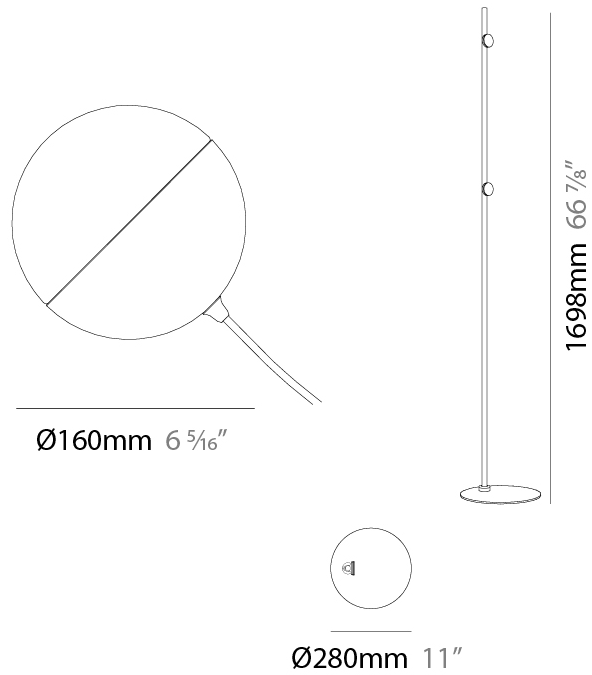

PROJECT	_____
TYPE	_____
SPECIFIER	_____
QUANTITY	_____
DATE	_____

HALF 2 PORTABLE

D94038- _____ - _____
base number   Finish   Finish
                         Options   Options

1. To build a product code in our configurator select the specify button on the base model # product page
2. To build a manual product code on this datasheet choose from the options listed below in blue font and add the suffix to the base model #

GENERAL

Series: Half
Subseries: Half 2
Brand: Milan
Division: Design
Mounting Type: Portable
Mounting Location: Floor
Subcategory: Ambient

PHYSICAL

Shape: Sphere
Diameter (mm): 280
Diameter (in): 11
Height (mm): 1698
Height (in): 66 ⁷/₈
Light Distribution: Omnidirectional
Diffuser: Satin Opal Acid-Etched Blown Glass
Fixture Finish: MBK / MNK
Holder Finish: MBK / MNK
Fixture Material: Stamped Steel
Cable Details: 3000mm Black Electrical Wire
Upon Request: Bolt Down

ELECTRICAL

Number of Lamps: 2
Lamp Type: LED Retrofit
Lamp Shape: A19
Bulb Included: Bulb Not Included
Max. Wattage Per Lamp (W): 5.5
Lamp Base: E26
Input Voltage (V): 120
Upon Request: 277Vac / GU24

LED

OPTICAL

RATINGS AND CERTIFICATIONS

Certified By: Certified for North American Standards
IP rating: IP20