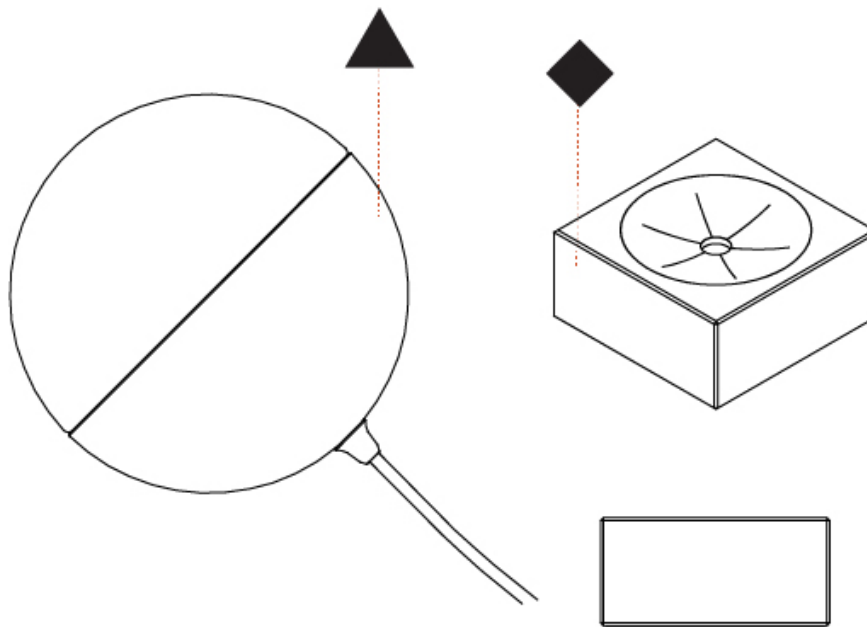

HALF 1 PORTABLE

D94035-

PROJECT	_____
TYPE	_____
SPECIFIER	_____
QUANTITY	_____
DATE	_____

D