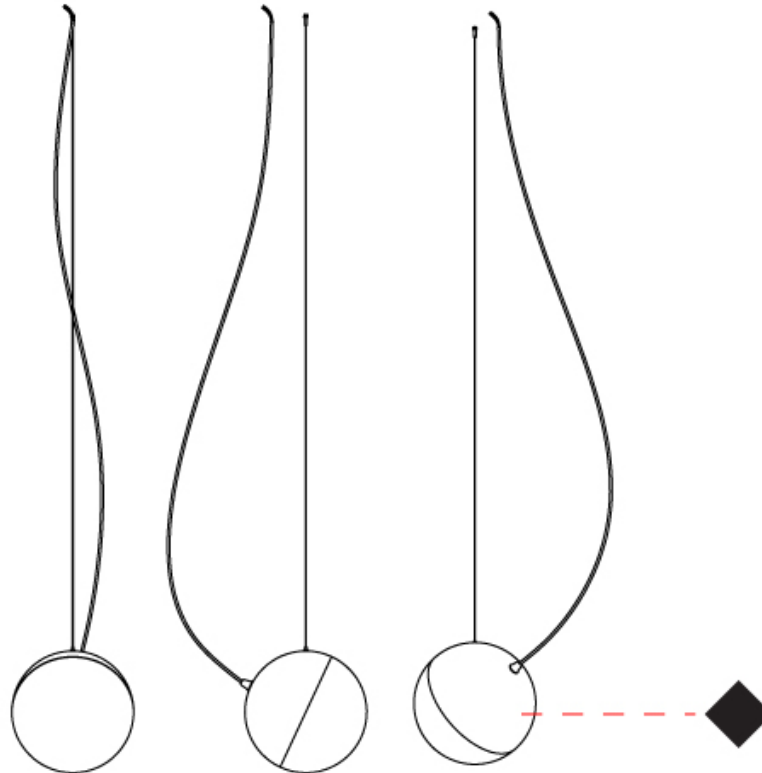

HALF 3 SUSPENSION

D91197-

PROJECT	_____
TYPE	_____
SPECIFIER	_____
QUANTITY	_____
DATE	_____

D