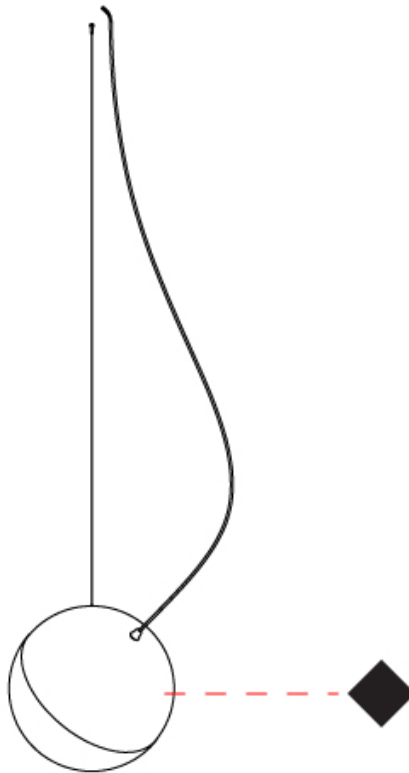

HALF 1 SUSPENSION

D91198-

PROJECT

TYPE

SPECIFIER

QUANTITY

DATE

D