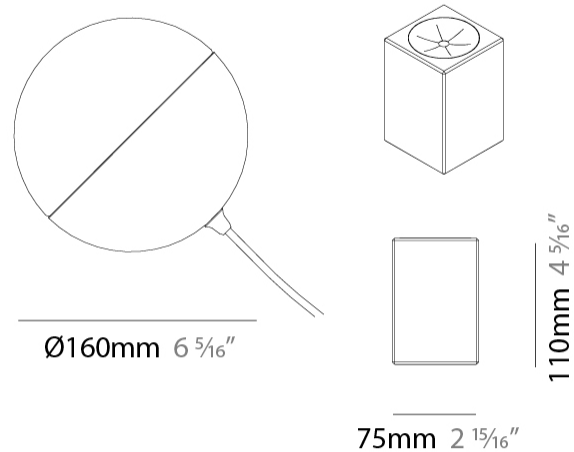

PROJECT
TYPE
SPECIFIER
QUANTITY
DATE

HALF 1 PORTABLE

D94036-

base number   Finish
Options

1. To build a product code in our configurator select the specify button on the base model # product page
2. To build a manual product code on this datasheet choose from the options listed below in blue font and add the suffix to the base model #

GENERAL

Series: Half
Subseries: Half 1
Brand: Milan
Division: Design
Mounting Type: Portable
Mounting Location: Table
Subcategory: Ambient

PHYSICAL

Shape: Sphere
Diameter (mm): 160
Diameter (in): 6 5/16
Height (mm): 270
Height (in): 10 5/8
Light Distribution: Omnidirectional
Diffuser: Satin Opal Acid-Etched Blown Glass
[Fixture Finish: MBK / MNK](#)
Holder Finish: Ash
Fixture Material: Stamped Steel
Cable Details: 3000mm Black Electrical Wire
Upon Request: Bolt Down

ELECTRICAL

Number of Lamps: 1
Lamp Type: LED Retrofit
Lamp Shape: A19
Bulb Included: Bulb Not Included
Max. Wattage Per Lamp (W): 5.5
Lamp Base: E26
Input Voltage (V): 120
Upon Request: 277Vac / GU24

LED

OPTICAL

RATINGS AND CERTIFICATIONS

Certified By: Certified for North American Standards
IP rating: IP20