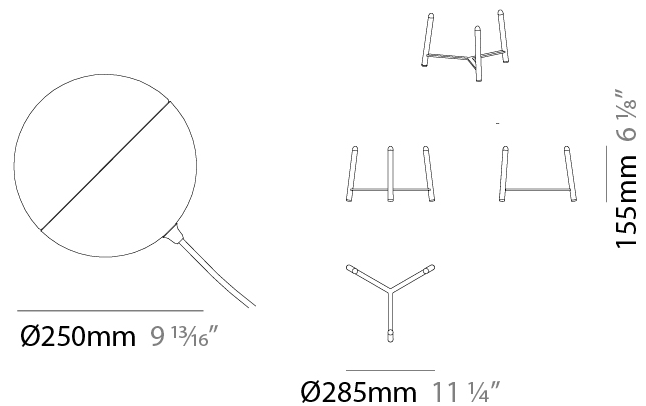

HALF 1 PORTABLE

D94028- _____
base number   Finish Options   Finish Options

1. To build a product code in our configurator select the specify button on the base model # product page
2. To build a manual product code on this datasheet choose from the options listed below in blue font and add the suffix to the base model #

GENERAL

Series: Half
Subseries: Half 1
Brand: Milan
Division: Design
Mounting Type: Portable
Mounting Location: Table
Subcategory: Ambient

PHYSICAL

Shape: Sphere
Diameter (mm): 250
Diameter (in): 9 ¹³/₁₆
Length (mm): 285
Length (in): 11 ¹/₄
Width (mm): 285
Width (in): 11 ¹/₄
Height (mm): 405
Height (in): 15 ⁹/₁₆
Light Distribution: Omnidirectional
Diffuser: Satin Opal Acid-Etched Blown Glass
Fixture Finish: [MBK / MNK](#)
Holder Finish: [MBK / MNK](#)
Fixture Material: Stamped Steel
Cable Details: 3000mm Black Electrical Wire

ELECTRICAL

Number of Lamps: 1
Lamp Type: LED Retrofit
Lamp Shape: A19
Bulb Included: Bulb Not Included
Max. Wattage Per Lamp (W): 9
Lamp Base: E26
Input Voltage (V): 120
Upon Request: 277Vac / GU24

LED

OPTICAL

RATINGS AND CERTIFICATIONS

Certified By: Certified for North American Standards
IP rating: IP20