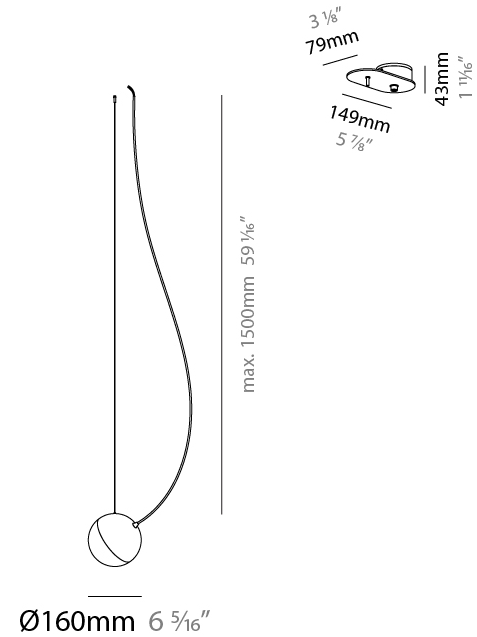

PROJECT	_____
TYPE	_____
SPECIFIER	_____
QUANTITY	_____
DATE	_____

HALF 1 SUSPENSION

D91193-

base number   Finish
Options

1. To build a product code in our configurator select the specify button on the base model # product page
2. To build a manual product code on this datasheet choose from the options listed below in blue font and add the suffix to the base model #

GENERAL

Series: Half
Subseries: Half 1
Brand: Milan
Division: Design
Mounting Type: Suspension
Mounting Location: Ceiling
Subcategory: Pendant

PHYSICAL

Shape: Sphere
Diameter (mm): 160
Diameter (in): 6 ⁵/₁₆
Height (mm): 160
Height (in): 6 ⁵/₁₆
Max. Overall Height (mm): 1660
Max. Overall Height (in): 65 ³/₈
Light Distribution: Omnidirectional
Diffuser: Satin Opal Acid-Etched Blown Glass
Fixture Finish: MBK / MNK
Fixture Material: Stamped Steel
Cable Details: 2000mm Black Electrical Wire and 1500mm Steel Cable

ELECTRICAL

Number of Lamps: 1
Lamp Type: LED Retrofit
Lamp Shape: A15
Bulb Included: Bulb Not Included
Max. Wattage Per Lamp (W): 5.5
Lamp Base: E26
Input Voltage (V): 120
Upon Request: 277Vac / GU24

LED

OPTICAL

RATINGS AND CERTIFICATIONS

Certified By: Certified for North American Standards
IP rating: IP20