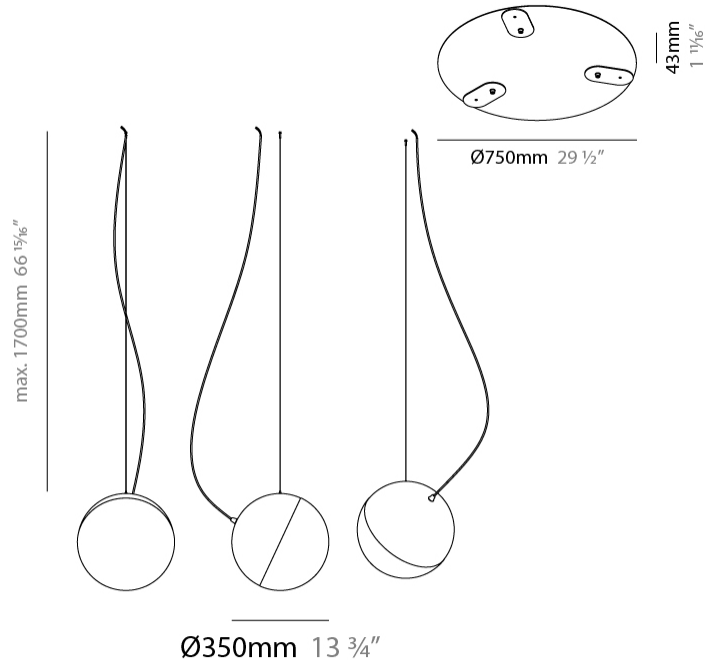

PROJECT	_____
TYPE	_____
SPECIFIER	_____
QUANTITY	_____
DATE	_____

HALF 3 SUSPENSION

D91199-

base number   Finish
Options

1. To build a product code in our configurator select the specify button on the base model # product page
2. To build a manual product code on this datasheet choose from the options listed below in blue font and add the suffix to the base model #

GENERAL

Series: Half
Subseries: Half 3
Brand: Milan
Division: Design
Mounting Type: Suspension
Mounting Location: Ceiling
Subcategory: Pendant

PHYSICAL

Shape: Sphere
Diameter (mm): 1050
Diameter (in): 41 ³/₁₆
Height (mm): 350
Height (in): 13 ³/₄
Max. Overall Height (mm): 2050
Max. Overall Height (in): 80 ¹¹/₁₆
Light Distribution: Omnidirectional
Diffuser: Satin Opal Acid-Etched Blown Glass
Fixture Finish: MBK / MNK
Fixture Material: Stamped Steel
Cable Details: 2000mm Black Electrical Wire and 1700mm Steel Cable

ELECTRICAL

Number of Lamps: 3
Lamp Type: LED Retrofit
Lamp Shape: A19
Bulb Included: Bulb Not Included
Max. Wattage Per Lamp (W): 12
Lamp Base: E26
Input Voltage (V): 120
Upon Request: 277Vac / GU24

LED

OPTICAL

RATINGS AND CERTIFICATIONS

Certified By: Certified for North American Standards
IP rating: IP20