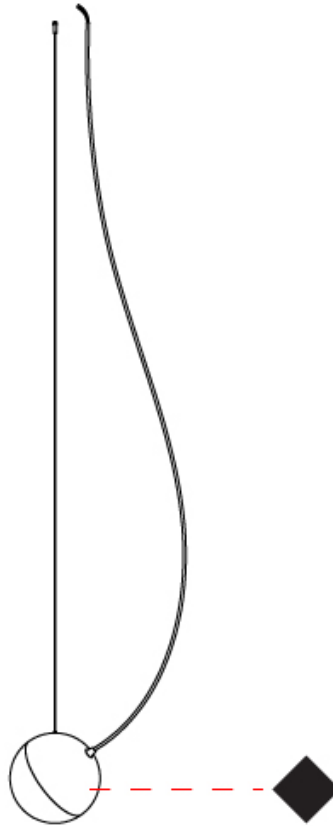

HALF 1 SUSPENSION

D91193-

PROJECT

TYPE

SPECIFIER

QUANTITY

DATE

D