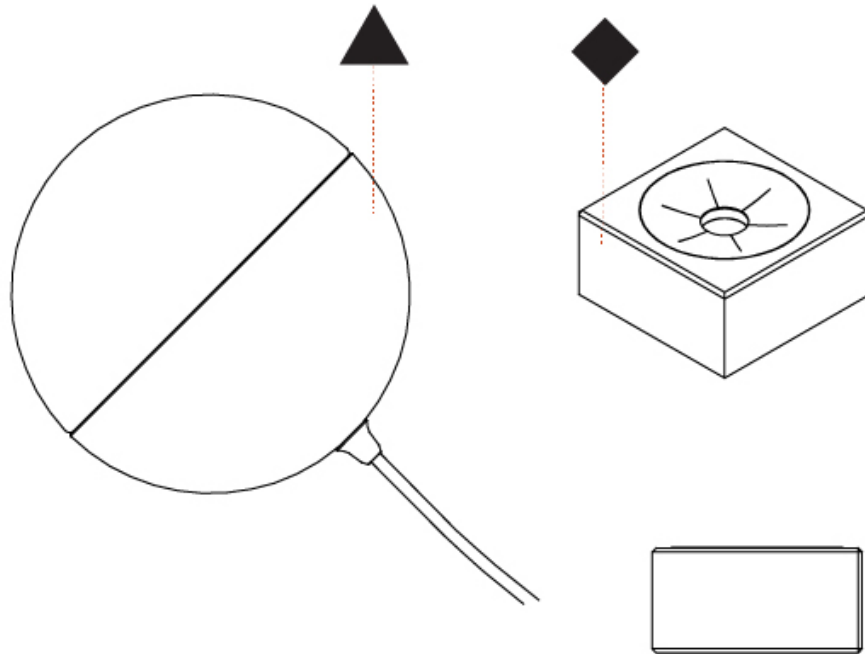

HALF 1 PORTABLE

D94031-

PROJECT _____

TYPE _____

SPECIFIER _____

QUANTITY _____

DATE _____

D