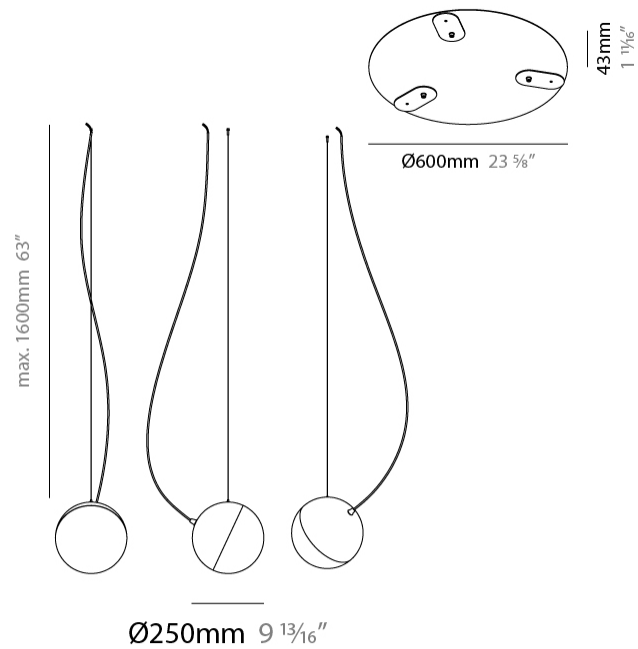

PROJECT	_____
TYPE	_____
SPECIFIER	_____
QUANTITY	_____
DATE	_____

HALF 3 SUSPENSION

D91197-

base number   Finish
Options

1. To build a product code in our configurator select the specify button on the base model # product page
2. To build a manual product code on this datasheet choose from the options listed below in blue font and add the suffix to the base model #

GENERAL

Series: Half
Subseries: Half 3
Brand: Milan
Division: Design
Mounting Type: Suspension
Mounting Location: Ceiling
Subcategory: Pendant

PHYSICAL

Shape: Sphere
Diameter (mm): 750
Diameter (in): 29 1/2
Height (mm): 250
Height (in): 9 13/16
Max. Overall Height (mm): 1850
Max. Overall Height (in): 72 13/16
Light Distribution: Omnidirectional
Diffuser: Satin Opal Acid-Etched Blown Glass
Fixture Finish: MBK / MNK
Fixture Material: Stamped Steel
Cable Details: 2000mm Black Electrical Wire and 1600mm Steel Cable

ELECTRICAL

Number of Lamps: 3
Lamp Type: LED Retrofit
Lamp Shape: A19
Bulb Included: Bulb Not Included
Max. Wattage Per Lamp (W): 9
Lamp Base: E26
Input Voltage (V): 120
Upon Request: 277Vac / GU24

LED

OPTICAL

RATINGS AND CERTIFICATIONS

Certified By: Certified for North American Standards
IP rating: IP20