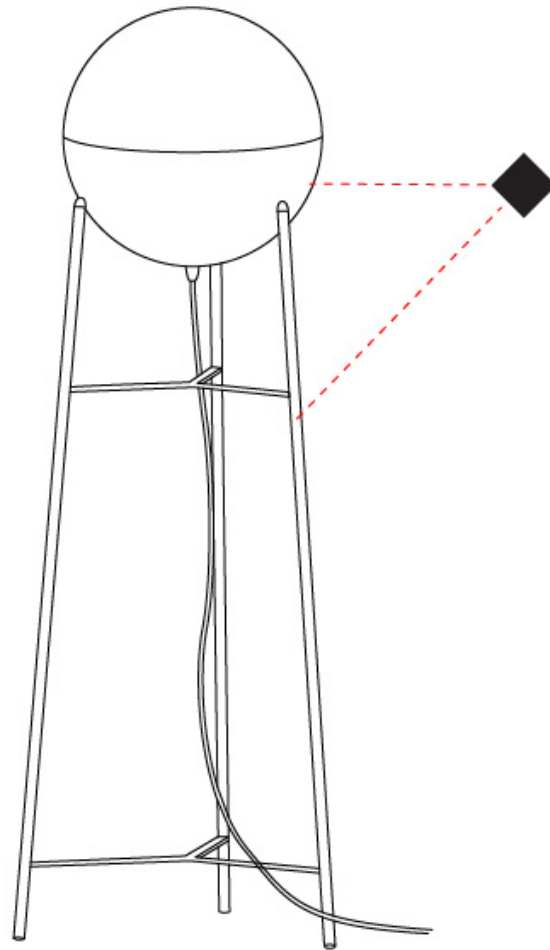

HALF 1 PORTABLE

D94034-

PROJECT

TYPE

SPECIFIER

QUANTITY

DATE

D