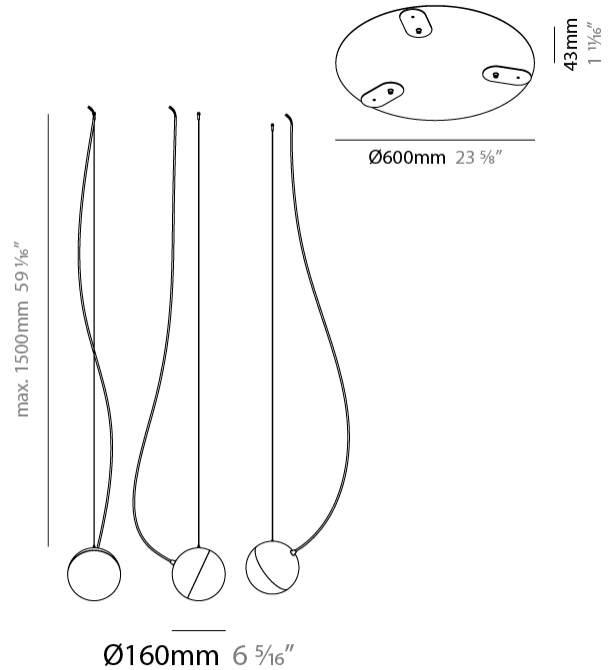

PROJECT	_____
TYPE	_____
SPECIFIER	_____
QUANTITY	_____
DATE	_____

HALF 3 SUSPENSION

D91194-

base number   Finish
Options

1. To build a product code in our configurator select the specify button on the base model # product page
2. To build a manual product code on this datasheet choose from the options listed below in blue font and add the suffix to the base model #

GENERAL

Series: Half
Subseries: Half 3
Brand: Milan
Division: Design
Mounting Type: Suspension
Mounting Location: Ceiling
Subcategory: Pendant

PHYSICAL

Shape: Sphere
Diameter (mm): 600
Diameter (in): 23 5/8
Height (mm): 160
Height (in): 6 5/16
Max. Overall Height (mm): 1660
Max. Overall Height (in): 65 3/8
Light Distribution: Omnidirectional
Diffuser: Satin Opal Acid-Etched Blown Glass
Fixture Finish: MBK / MNK
Fixture Material: Stamped Steel
Cable Details: 2000mm Black Electrical Wire and 1500mm Steel Cable

ELECTRICAL

Number of Lamps: 3
Lamp Type: LED Retrofit
Lamp Shape: A15
Bulb Included: Bulb Not Included
Max. Wattage Per Lamp (W): 5.5
Lamp Base: E26
Input Voltage (V): 120
Upon Request: 277Vac / GU24

LED

OPTICAL

RATINGS AND CERTIFICATIONS

Certified By: Certified for North American Standards
IP rating: IP20