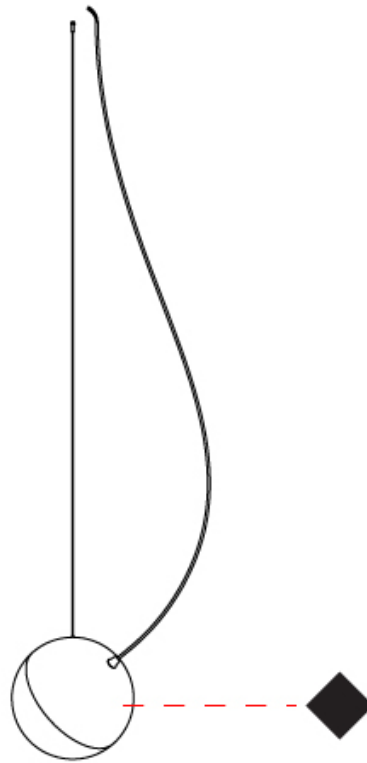

HALF 1 SUSPENSION

D91196-

PROJECT

TYPE

SPECIFIER

QUANTITY

DATE

D