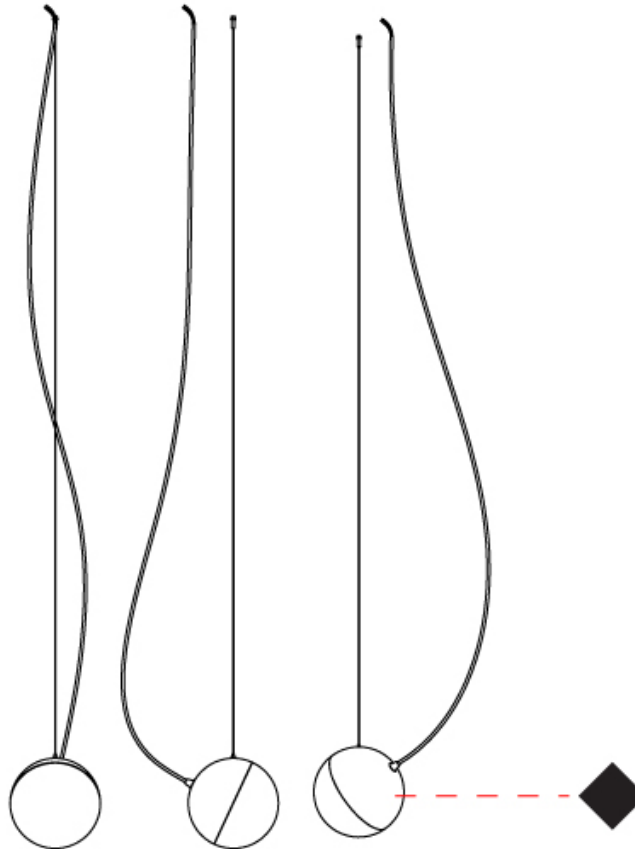

HALF 3 SUSPENSION

D91194-

PROJECT _____

TYPE _____

SPECIFIER _____

QUANTITY _____

DATE _____

D