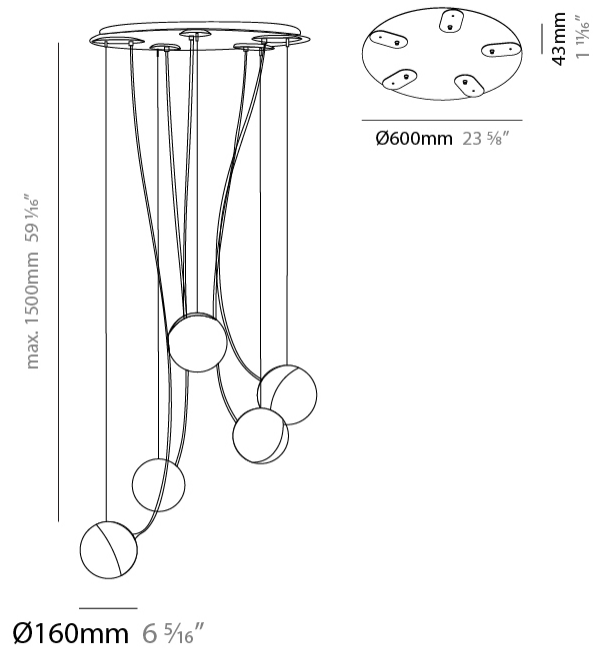

PROJECT	
TYPE	
SPECIFIER	
QUANTITY	
DATE	

HALF 5 SUSPENSION

D91195-

base number   Finish
Options

1. To build a product code in our configurator select the specify button on the base model # product page
2. To build a manual product code on this datasheet choose from the options listed below in blue font and add the suffix to the base model #

GENERAL

Series: Half
Subseries: Half 5
Brand: Milan
Division: Design
Mounting Type: Suspension
Mounting Location: Ceiling
Subcategory: Pendant

PHYSICAL

Shape: Sphere
Diameter (mm): 600
Diameter (in): 23 5/8
Height (mm): 160
Height (in): 6 5/16
Max. Overall Height (mm): 1660
Max. Overall Height (in): 65 3/8
Light Distribution: Omnidirectional
Diffuser: Satin Opal Acid-Etched Blown Glass
[Fixture Finish: MBK / MNK](#)
Fixture Material: Stamped Steel
Cable Details: 2000mm Black Electrical Wire and 1500mm Steel Cable

ELECTRICAL

Number of Lamps: 5
Lamp Type: LED Retrofit
Lamp Shape: A15
Bulb Included: Bulb Not Included
Max. Wattage Per Lamp (W): 5.5
Lamp Base: E26
Input Voltage (V): 120
Upon Request: 277Vac / GU24

LED

OPTICAL

RATINGS AND CERTIFICATIONS

Certified By: Certified for North American Standards
IP rating: IP20