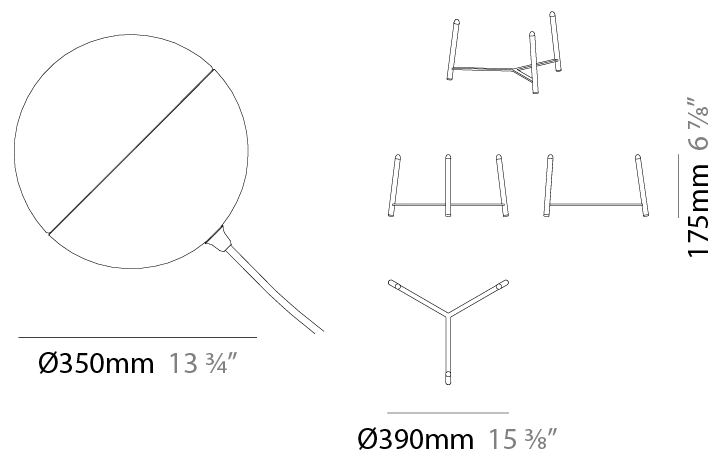

PROJECT	_____
TYPE	_____
SPECIFIER	_____
QUANTITY	_____
DATE	_____

HALF 1 PORTABLE

D94032- _____
base number   Finish Options   Finish Options

1. To build a product code in our configurator select the specify button on the base model # product page
2. To build a manual product code on this datasheet choose from the options listed below in blue font and add the suffix to the base model #

GENERAL

Series: Half
Subseries: Half 1
Brand: Milan
Division: Design
Mounting Type: Portable
Mounting Location: Table
Subcategory: Ambient

PHYSICAL

Shape: Sphere
Diameter (mm): 350
Diameter (in): 13 5/8
Length (mm): 390
Length (in): 15 3/8
Width (mm): 390
Width (in): 15 3/8
Height (mm): 525
Height (in): 20 11/16
Light Distribution: Omnidirectional
Diffuser: Satin Opal Acid-Etched Blown Glass
Fixture Finish: MBK / MNK
Holder Finish: MBK / MNK
Fixture Material: Stamped Steel
Cable Details: 3000mm Black Electrical Wire

ELECTRICAL

Number of Lamps: 1
Lamp Type: LED Retrofit
Lamp Shape: A19
Bulb Included: Bulb Not Included
Max. Wattage Per Lamp (W): 12
Lamp Base: E26
Input Voltage (V): 120
Upon Request: 277Vac / GU24

LED

OPTICAL

RATINGS AND CERTIFICATIONS

Certified By: Certified for North American Standards
IP rating: IP20