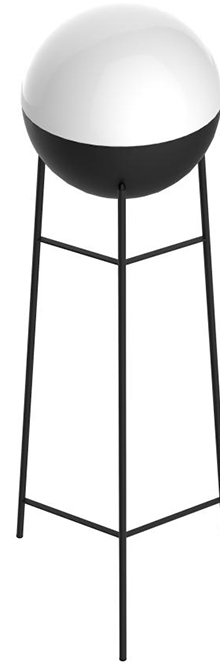

PROJECT	_____
TYPE	_____
SPECIFIER	_____
QUANTITY	_____
DATE	_____

HALF 1 PORTABLE

D94034-

base number   Finish
Options

1. To build a product code in our configurator select the specify button on the base model # product page
2. To build a manual product code on this datasheet choose from the options listed below in blue font and add the suffix to the base model #

GENERAL

Series: Half _____
Subseries: Half 1 _____
Brand: Milan _____
Division: Design _____
Mounting Type: Portable _____
Mounting Location: Floor _____
Subcategory: Ambient _____

PHYSICAL

Shape: Sphere _____
Diameter (mm): 350 _____
Diameter (in): 13 3/4 _____
Length (mm): 515 _____
Length (in): 20 1/4 _____
Width (mm): 515 _____
Width (in): 20 1/4 _____
Height (mm): 1266 _____
Height (in): 49 13/16 _____
Light Distribution: Omnidirectional _____
Diffuser: Satin Opal Acid-Etched Blown Glass _____
Fixture Finish: MBK / MNK _____
Holder Finish: MBK / MNK _____
Fixture Material: Stamped Steel _____
Cable Details: 3000mm Black Electrical Wire _____

ELECTRICAL

Number of Lamps: 1 _____
Lamp Type: LED Retrofit _____
Lamp Shape: A19 _____
Bulb Included: Bulb Not Included _____
Max. Wattage Per Lamp (W): 12 _____
Lamp Base: E26 _____
Input Voltage (V): 120 _____
Upon Request: 277Vac / GU24 _____

LED

OPTICAL

RATINGS AND CERTIFICATIONS

Certified By: Certified for North American Standards _____
IP rating: IP20 _____