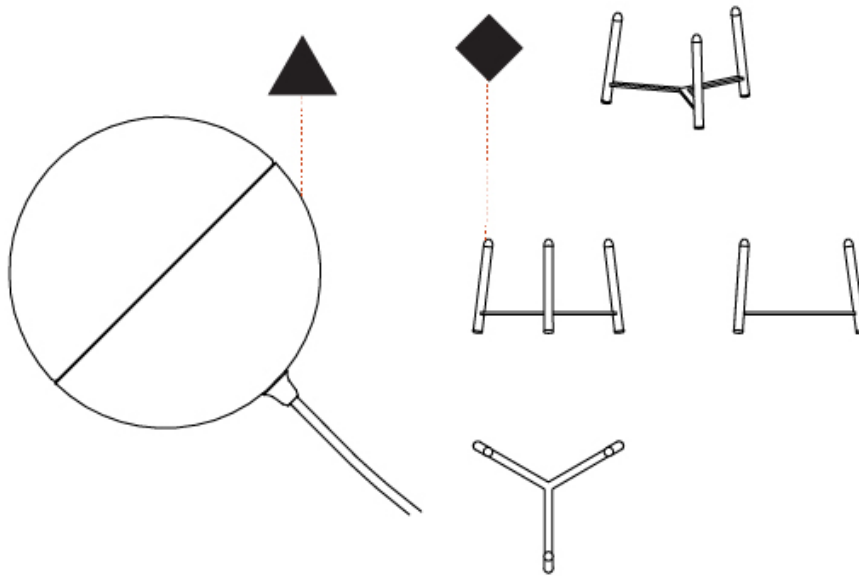

HALF 1 PORTABLE

D94028-

PROJECT

TYPE

SPECIFIER

QUANTITY

DATE

D