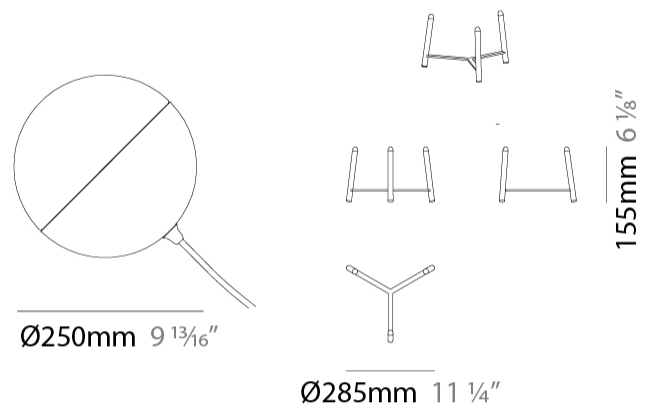

PROJECT	_____
TYPE	_____
SPECIFIER	_____
QUANTITY	_____
DATE	_____

HALF 1 PORTABLE

D94028- _____
base number   Finish Options   Finish Options

1. To build a product code in our configurator select the specify button on the base model # product page
2. To build a manual product code on this datasheet choose from the options listed below in blue font and add the suffix to the base model #

GENERAL

Series: Half
Subseries: Half 1
Brand: Milan
Division: Design
Mounting Type: Portable
Mounting Location: Table
Subcategory: Ambient

PHYSICAL

Shape: Sphere
Diameter (mm): 250
Diameter (in): 9 ¹³/₁₆
Length (mm): 285
Length (in): 11 ¹/₄
Width (mm): 285
Width (in): 11 ¹/₄
Height (mm): 405
Height (in): 15 ⁹/₁₆
Light Distribution: Omnidirectional
Diffuser: Satin Opal Acid-Etched Blown Glass
Fixture Finish: [MBK / MNK](#)
Holder Finish: [MBK / MNK](#)
Fixture Material: Stamped Steel
Cable Details: 3000mm Black Electrical Wire

ELECTRICAL

Number of Lamps: 1
Lamp Type: LED Retrofit
Lamp Shape: A19
Bulb Included: Bulb Not Included
Max. Wattage Per Lamp (W): 9
Lamp Base: E26
Input Voltage (V): 120
Upon Request: 277Vac / GU24

LED

OPTICAL

RATINGS AND CERTIFICATIONS

Certified By: Certified for North American Standards
IP rating: IP20