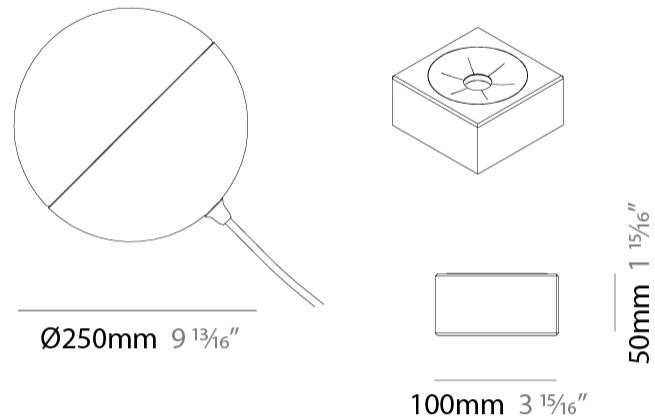

PROJECT	_____
TYPE	_____
SPECIFIER	_____
QUANTITY	_____
DATE	_____

HALF 1 PORTABLE

D94031-

base number   Finish
Options

1. To build a product code in our configurator select the specify button on the base model # product page
2. To build a manual product code on this datasheet choose from the options listed below in blue font and add the suffix to the base model #

GENERAL

Series: Half
Subseries: Half 1
Brand: Milan
Division: Design
Mounting Type: Portable
Mounting Location: Table
Subcategory: Ambient

PHYSICAL

Shape: Sphere
Diameter (mm): 250
Diameter (in): 9 5/16
Length (mm): 75
Length (in): 2 15/16
Width (mm): 75
Width (in): 2 15/16
Height (mm): 270
Height (in): 10 5/8
Light Distribution: Omnidirectional
Diffuser: Satin Opal Acid-Etched Blown Glass
[Fixture Finish: MBK / MNK](#)
Holder Finish: Ash
Fixture Material: Stamped Steel
Cable Details: 3000mm Black Electrical Wire
Upon Request: Bolt Down

ELECTRICAL

Number of Lamps: 1
Lamp Type: LED Retrofit
Lamp Shape: A19
Bulb Included: Bulb Not Included
Max. Wattage Per Lamp (W): 9
Lamp Base: E26
Input Voltage (V): 120
Upon Request: 277Vac / GU24

LED

OPTICAL

RATINGS AND CERTIFICATIONS

Certified By: Certified for North American Standards
IP rating: IP20