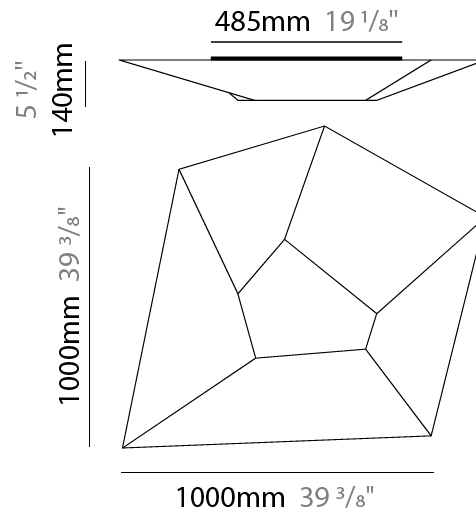

PROJECT _____
TYPE _____
SPECIFIER _____
QUANTITY _____
DATE _____

HALLEY SURFACE

D112041

base number

1. To build a product code in our configurator select the specify button on the base model # product page
2. To build a manual product code on this datasheet choose from the options listed below in blue font and add the suffix to the base model #

GENERAL

Series: Halley _____
Brand: Ole _____
Division: Design _____
Mounting Type: Surface _____
Mounting Location: Ceiling _____
Subcategory: Ambient _____

PHYSICAL

Shape: Abstract _____
Length (mm): 1000 _____
Length (in): 39 ³/₈ _____
Width (mm): 1000 _____
Width (in): 39 ³/₈ _____
Height (mm): 140 _____
Height (in): 5 ¹/₂ _____
Light Distribution: Omnidirectional _____
Diffuser: Elastic Fabric - Optical White _____
Fixture Finish: WHI _____
Fixture Material: Metal / Elastic Fabric _____

ELECTRICAL

Number of Lamps: 5 _____
Lamp Type: LED Retrofit _____
Lamp Shape: A19 _____
Bulb Included: Bulb Not Included _____
Max. Wattage Per Lamp (W): 15 _____
Lamp Base: E26 _____
Input Voltage (V): 120 _____
Upon Request: 277Vac / GU24 _____

LED

OPTICAL

RATINGS AND CERTIFICATIONS

Certified By: Certified for North American Standards _____
IP rating: IP20 _____