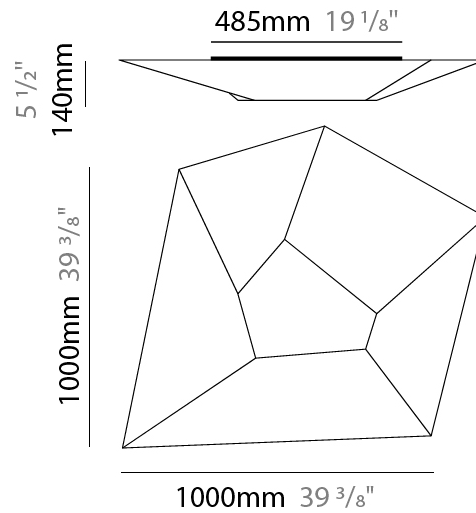

PROJECT _____
TYPE _____
SPECIFIER _____
QUANTITY _____
DATE _____

HALLEY SURFACE

D112041

base number

1. To build a product code in our configurator select the specify button on the base model # product page
2. To build a manual product code on this datasheet choose from the options listed below in blue font and add the suffix to the base model #

GENERAL

Series: Halley _____
Brand: Ole _____
Division: Design _____
Mounting Type: Surface _____
Mounting Location: Ceiling _____
Subcategory: Ambient _____

PHYSICAL

Shape: Abstract _____
Length (mm): 1000 _____
Length (in): 39 3/8 _____
Width (mm): 1000 _____
Width (in): 39 3/8 _____
Height (mm): 140 _____
Height (in): 5 1/2 _____
Light Distribution: Omnidirectional _____
Diffuser: Elastic Fabric - Optical White _____
Fixture Finish: WHI _____
Fixture Material: Metal / Elastic Fabric _____

ELECTRICAL

Number of Lamps: 5 _____
Lamp Type: LED Retrofit _____
Lamp Shape: A19 _____
Bulb Included: Bulb Not Included _____
Max. Wattage Per Lamp (W): 15 _____
Lamp Base: E26 _____
Input Voltage (V): 120 _____
Upon Request: 277Vac / GU24 _____

LED

OPTICAL

RATINGS AND CERTIFICATIONS

Certified By: Certified for North American Standards _____
IP rating: IP20 _____