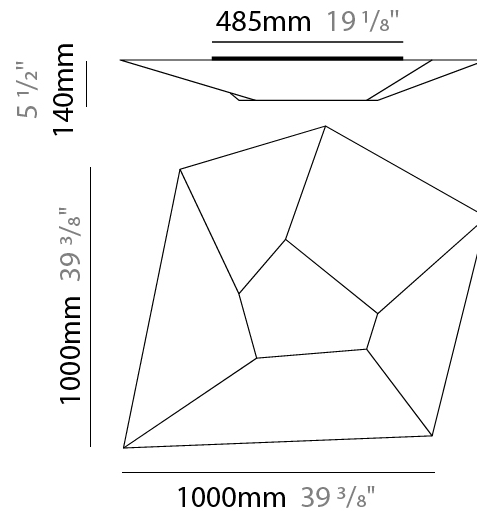

HALLEY SURFACE

D112041

base number

1. To build a product code in our configurator select the specify button on the base model # product page
2. To build a manual product code on this datasheet choose from the options listed below in blue font and add the suffix to the base model #

GENERAL

Series: Halley
Brand: Ole
Division: Design
Mounting Type: Surface
Mounting Location: Ceiling
Subcategory: Ambient

PHYSICAL

Shape: Abstract
Length (mm): 1000
Length (in): 39 3/8
Width (mm): 1000
Width (in): 39 3/8
Height (mm): 140
Height (in): 5 1/2
Light Distribution: Omnidirectional
Diffuser: Elastic Fabric - Optical White
Fixture Finish: WHI
Fixture Material: Metal / Elastic Fabric

ELECTRICAL

Number of Lamps: 5
Lamp Type: LED Retrofit
Lamp Shape: A19
Bulb Included: Bulb Not Included
Max. Wattage Per Lamp (W): 15
Lamp Base: E26
Input Voltage (V): 120
Upon Request: 277Vac / GU24

LED

OPTICAL

RATINGS AND CERTIFICATIONS

Certified By: Certified for North American Standards
IP rating: IP20

PROJECT _____
TYPE _____
SPECIFIER _____
QUANTITY _____
DATE _____