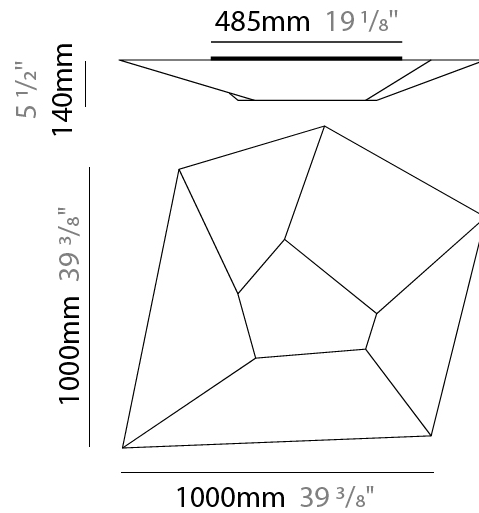

PROJECT _____
TYPE _____
SPECIFIER _____
QUANTITY _____
DATE _____

HALLEY SURFACE

D112041

base number

1. To build a product code in our configurator select the specify button on the base model # product page
2. To build a manual product code on this datasheet choose from the options listed below in blue font and add the suffix to the base model #

GENERAL

Series: Halley _____
Brand: Ole _____
Division: Design _____
Mounting Type: Surface _____
Mounting Location: Ceiling _____
Subcategory: Ambient _____

PHYSICAL

Shape: Abstract _____
Length (mm): 1000 _____
Length (in): 39 ³/₈ _____
Width (mm): 1000 _____
Width (in): 39 ³/₈ _____
Height (mm): 140 _____
Height (in): 5 ¹/₂ _____
Light Distribution: Omnidirectional _____
Diffuser: Elastic Fabric - Optical White _____
Fixture Finish: WHI _____
Fixture Material: Metal / Elastic Fabric _____

ELECTRICAL

Number of Lamps: 5 _____
Lamp Type: LED Retrofit _____
Lamp Shape: A19 _____
Bulb Included: Bulb Not Included _____
Max. Wattage Per Lamp (W): 15 _____
Lamp Base: E26 _____
Input Voltage (V): 120 _____
Upon Request: 277Vac / GU24 _____

LED

OPTICAL

RATINGS AND CERTIFICATIONS

Certified By: Certified for North American Standards _____
IP rating: IP20 _____