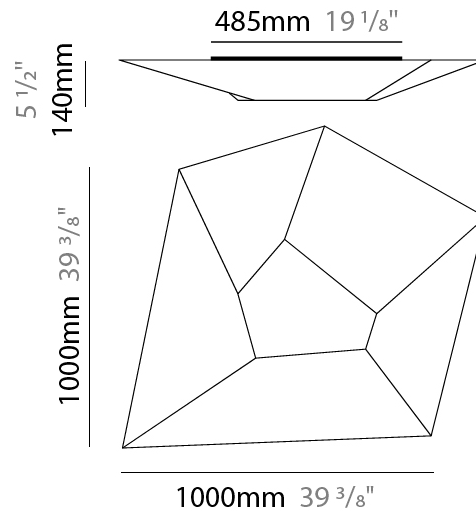

PROJECT	
TYPE	
SPECIFIER	
QUANTITY	
DATE	

HALLEY SURFACE

D112041-GU24-277V

base number

1. To build a product code in our configurator select the specify button on the base model # product page
2. To build a manual product code on this datasheet choose from the options listed below in blue font and add the suffix to the base model #

GENERAL

Series: Halley
Brand: Ole
Division: Design
Mounting Type: Surface
Mounting Location: Ceiling
Subcategory: Ambient

PHYSICAL

Shape: Abstract
Length (mm): 1000
Length (in): 39 ³/₈
Width (mm): 1000
Width (in): 39 ³/₈
Height (mm): 140
Height (in): 5 ¹/₂
Light Distribution: Omnidirectional
Diffuser: Elastic Fabric - Optical White
Fixture Finish: WHI
Fixture Material: Metal / Elastic Fabric

ELECTRICAL

Number of Lamps: 5
Lamp Type: LED Retrofit
Lamp Shape: A19
Bulb Included: Bulb Not Included
Max. Wattage Per Lamp (W): 15
Lamp Base: G24-q2
Input Voltage (V): 277
Upon Request: 277Vac / GU24

LED

OPTICAL

RATINGS AND CERTIFICATIONS

Certified By: Certified for North American Standards
IP rating: IP20