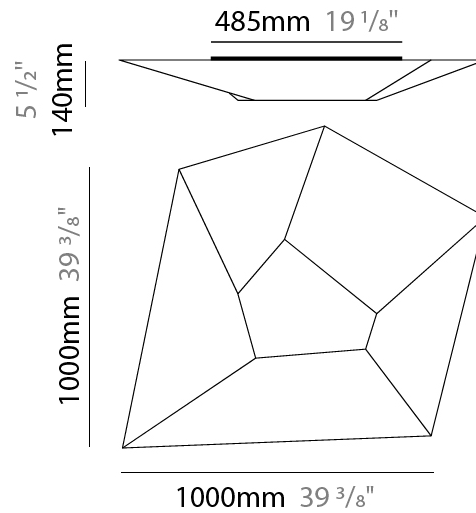

PROJECT _____
TYPE _____
SPECIFIER _____
QUANTITY _____
DATE _____

HALLEY SURFACE

D112041

base number

1. To build a product code in our configurator select the specify button on the base model # product page
2. To build a manual product code on this datasheet choose from the options listed below in blue font and add the suffix to the base model #

GENERAL

Series: Halley _____
Brand: Ole _____
Division: Design _____
Mounting Type: Surface _____
Mounting Location: Ceiling _____
Subcategory: Ambient _____

PHYSICAL

Shape: Abstract _____
Length (mm): 1000 _____
Length (in): 39 ³/₈ _____
Width (mm): 1000 _____
Width (in): 39 ³/₈ _____
Height (mm): 140 _____
Height (in): 5 ¹/₂ _____
Light Distribution: Omnidirectional _____
Diffuser: Elastic Fabric - Optical White _____
Fixture Finish: WHI _____
Fixture Material: Metal / Elastic Fabric _____

ELECTRICAL

Number of Lamps: 5 _____
Lamp Type: LED Retrofit _____
Lamp Shape: A19 _____
Bulb Included: Bulb Not Included _____
Max. Wattage Per Lamp (W): 15 _____
Lamp Base: E26 _____
Input Voltage (V): 120 _____
Upon Request: 277Vac / GU24 _____

LED

OPTICAL

RATINGS AND CERTIFICATIONS

Certified By: Certified for North American Standards _____
IP rating: IP20 _____