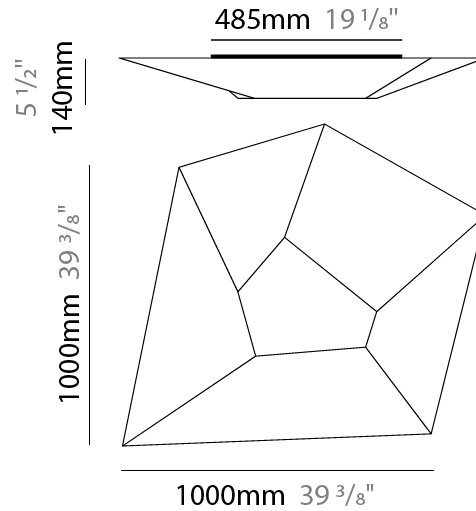

PROJECT	_____
TYPE	_____
SPECIFIER	_____
QUANTITY	_____
DATE	_____

HALLEY SURFACE

D112041-GU24-277V

base number

1. To build a product code in our configurator select the specify button on the base model # product page
2. To build a manual product code on this datasheet choose from the options listed below in blue font and add the suffix to the base model #

GENERAL

Series: Halley _____
Brand: Ole _____
Division: Design _____
Mounting Type: Surface _____
Mounting Location: Ceiling _____
Subcategory: Ambient _____

PHYSICAL

Shape: Abstract _____
Length (mm): 1000 _____
Length (in): 39 ³/₈ _____
Width (mm): 1000 _____
Width (in): 39 ³/₈ _____
Height (mm): 140 _____
Height (in): 5 ¹/₂ _____
Light Distribution: Omnidirectional _____
Diffuser: Elastic Fabric - Optical White _____
Fixture Finish: WHI _____
Fixture Material: Metal / Elastic Fabric _____

ELECTRICAL

Number of Lamps: 5 _____
Lamp Type: LED Retrofit _____
Lamp Shape: A19 _____
Bulb Included: Bulb Not Included _____
Max. Wattage Per Lamp (W): 15 _____
Lamp Base: G24-q2 _____
Input Voltage (V): 277 _____
Upon Request: 277Vac / GU24 _____

LED

OPTICAL

RATINGS AND CERTIFICATIONS

Certified By: Certified for North American Standards _____
IP rating: IP20 _____