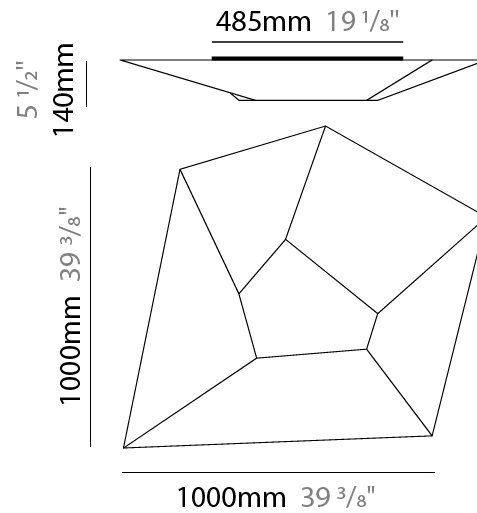

HALLEY SURFACE

D112041

base number

1. To build a product code in our configurator select the specify button on the base model # product page
2. To build a manual product code on this datasheet choose from the options listed below in blue font and add the suffix to the base model #

GENERAL

Series: Halley
Brand: Ole
Division: Design
Mounting Type: Surface
Mounting Location: Ceiling
Subcategory: Ambient

PHYSICAL

Shape: Abstract
Length (mm): 1000
Length (in): 39 3/8
Width (mm): 1000
Width (in): 39 3/8
Height (mm): 140
Height (in): 5 1/2
Light Distribution: Omnidirectional
Diffuser: Elastic Fabric - Optical White
Fixture Finish: WHI
Fixture Material: Metal / Elastic Fabric

ELECTRICAL

Number of Lamps: 5
Lamp Type: LED Retrofit
Lamp Shape: A19
Bulb Included: Bulb Not Included
Max. Wattage Per Lamp (W): 15
Lamp Base: E26
Input Voltage (V): 120
Upon Request: 277Vac / GU24

LED

OPTICAL

RATINGS AND CERTIFICATIONS

Certified By: Certified for North American Standards
IP rating: IP20

PROJECT	_____
TYPE	_____
SPECIFIER	_____
QUANTITY	_____
DATE	_____