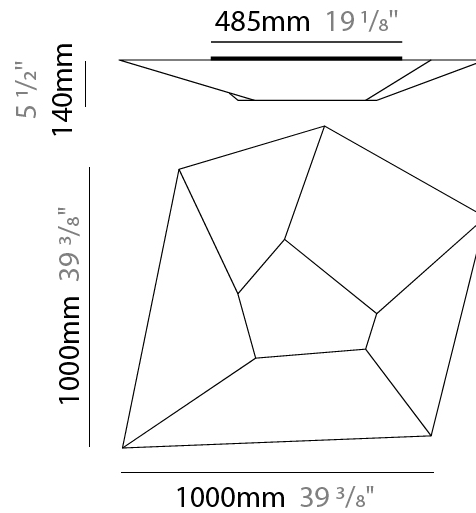

PROJECT _____
TYPE _____
SPECIFIER _____
QUANTITY _____
DATE _____

HALLEY SURFACE

D112041

base number

1. To build a product code in our configurator select the specify button on the base model # product page
2. To build a manual product code on this datasheet choose from the options listed below in blue font and add the suffix to the base model #

GENERAL

Series: Halley _____
Partner: Ole _____
Division: Design _____
Installation: Surface _____
Product Type: Ceiling Surface _____
Mounting Location: Ceiling _____

PHYSICAL

Shape: Abstract _____
Length (mm): 1000 _____
Length (in): 39 ³/₈ _____
Width (mm): 1000 _____
Width (in): 39 ³/₈ _____
Height (mm): 140 _____
Height (in): 5 ¹/₂ _____
Diffuser: Elastic Fabric - Optical White _____
Fixture Finish: WHI _____
Fixture Material: Metal / Elastic Fabric _____
Primary Material: Fabric _____

ELECTRICAL

Number of Lamps: 5 _____
Lamp Type: LED Retrofit _____
Lamp Shape: A19 _____
Bulb Included: Bulb Not Included _____
Max. Wattage Per Lamp (W): 15 _____
Lamp Base: E26 _____
Input Voltage (V): 120 _____
Upon Request: 277Vac / GU24 _____

LED

OPTICAL

RATINGS AND CERTIFICATIONS

Certified By: Certified for North American Standards _____
IP rating: IP20 _____