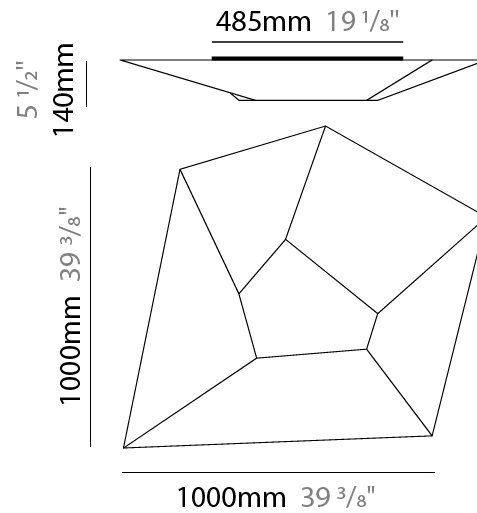

HALLEY SURFACE

D112041

base number

1. To build a product code in our configurator select the specify button on the base model # product page
2. To build a manual product code on this datasheet choose from the options listed below in blue font and add the suffix to the base model #

GENERAL

Series: Halley
Brand: Ole
Division: Design
Mounting Type: Surface
Mounting Location: Ceiling
Subcategory: Ambient

PHYSICAL

Shape: Abstract
Length (mm): 1000
Length (in): 39 ³/₈
Width (mm): 1000
Width (in): 39 ³/₈
Height (mm): 140
Height (in): 5 ¹/₂
Light Distribution: Omnidirectional
Diffuser: Elastic Fabric - Optical White
Fixture Finish: WHI
Fixture Material: Metal / Elastic Fabric

ELECTRICAL

Number of Lamps: 5
Lamp Type: LED Retrofit
Lamp Shape: A19
Bulb Included: Bulb Not Included
Max. Wattage Per Lamp (W): 15
Lamp Base: E26
Input Voltage (V): 120
Upon Request: 277Vac / GU24

LED

OPTICAL

RATINGS AND CERTIFICATIONS

Certified By: Certified for North American Standards
IP rating: IP20

PROJECT	_____
TYPE	_____
SPECIFIER	_____
QUANTITY	_____
DATE	_____