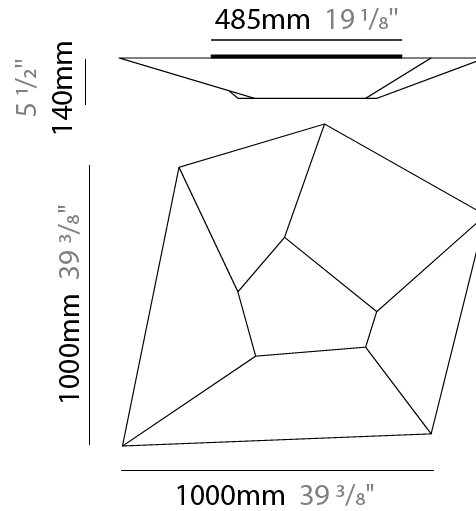

PROJECT	
TYPE	
SPECIFIER	
QUANTITY	
DATE	

HALLEY SURFACE

D112041-GU24-277V

base number

1. To build a product code in our configurator select the specify button on the base model # product page
2. To build a manual product code on this datasheet choose from the options listed below in blue font and add the suffix to the base model #

GENERAL

Series: Halley
Brand: Ole
Division: Design
Mounting Type: Surface
Mounting Location: Ceiling
Subcategory: Ambient

PHYSICAL

Shape: Abstract
Length (mm): 1000
Length (in): 39 ³/₈
Width (mm): 1000
Width (in): 39 ³/₈
Height (mm): 140
Height (in): 5 ¹/₂
Light Distribution: Omnidirectional
Diffuser: Elastic Fabric - Optical White
Fixture Finish: WHI
Fixture Material: Metal / Elastic Fabric

ELECTRICAL

Number of Lamps: 5
Lamp Type: LED Retrofit
Lamp Shape: A19
Bulb Included: Bulb Not Included
Max. Wattage Per Lamp (W): 15
Lamp Base: G24-q2
Input Voltage (V): 277
Upon Request: 277Vac / GU24

LED

OPTICAL

RATINGS AND CERTIFICATIONS

Certified By: Certified for North American Standards
IP rating: IP20