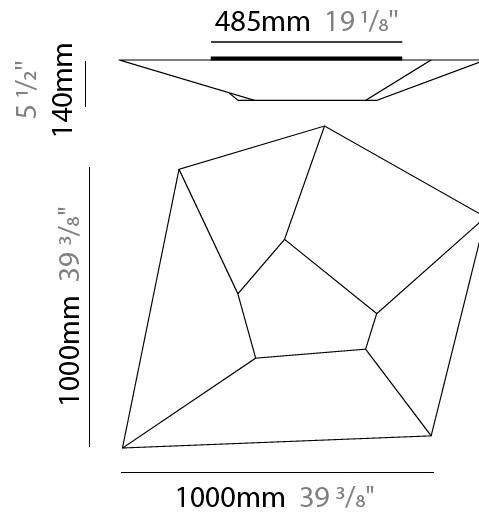

PROJECT _____
TYPE _____
SPECIFIER _____
QUANTITY _____
DATE _____

HALLEY SURFACE

D112041

base number

1. To build a product code in our configurator select the specify button on the base model # product page
2. To build a manual product code on this datasheet choose from the options listed below in blue font and add the suffix to the base model #

GENERAL

Series: Halley _____
Partner: Ole _____
Division: Design _____
Installation: Surface _____
Product Type: Ceiling Surface _____
Mounting Location: Ceiling _____

PHYSICAL

Shape: Abstract _____
Length (mm): 1000 _____
Length (in): 39 3/8 _____
Width (mm): 1000 _____
Width (in): 39 3/8 _____
Height (mm): 140 _____
Height (in): 5 1/2 _____
Diffuser: Elastic Fabric - Optical White _____
Fixture Finish: WHI _____
Fixture Material: Metal / Elastic Fabric _____
Primary Material: Fabric _____

ELECTRICAL

Number of Lamps: 5 _____
Lamp Type: LED Retrofit _____
Lamp Shape: A19 _____
Bulb Included: Bulb Not Included _____
Max. Wattage Per Lamp (W): 15 _____
Lamp Base: E26 _____
Input Voltage (V): 120 _____
Upon Request: 277Vac / GU24 _____

LED

OPTICAL

RATINGS AND CERTIFICATIONS

Certified By: Certified for North American Standards _____
IP rating: IP20 _____