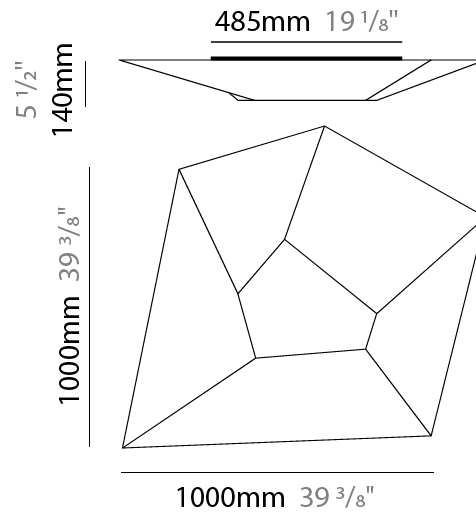

PROJECT	_____
TYPE	_____
SPECIFIER	_____
QUANTITY	_____
DATE	_____

HALLEY SURFACE

D112041-GU24-277V

base number

1. To build a product code in our configurator select the specify button on the base model # product page
2. To build a manual product code on this datasheet choose from the options listed below in blue font and add the suffix to the base model #

GENERAL

Series: Halley _____
Partner: Ole _____
Division: Design _____
Installation: Surface _____
Product Type: Ceiling Surface _____
Mounting Location: Ceiling _____

PHYSICAL

Shape: Abstract _____
Length (mm): 1000 _____
Length (in): 39 ³/₈ _____
Width (mm): 1000 _____
Width (in): 39 ³/₈ _____
Height (mm): 140 _____
Height (in): 5 ¹/₂ _____
Diffuser: Elastic Fabric - Optical White _____
Fixture Finish: WHI _____
Fixture Material: Metal / Elastic Fabric _____
Primary Material: Fabric _____

ELECTRICAL

Number of Lamps: 5 _____
Lamp Type: LED Retrofit _____
Lamp Shape: A19 _____
Bulb Included: Bulb Not Included _____
Max. Wattage Per Lamp (W): 15 _____
Lamp Base: G24-q2 _____
Input Voltage (V): 277 _____
Upon Request: 277Vac / GU24 _____

LED

OPTICAL

RATINGS AND CERTIFICATIONS

Certified By: Certified for North American Standards _____
IP rating: IP20 _____