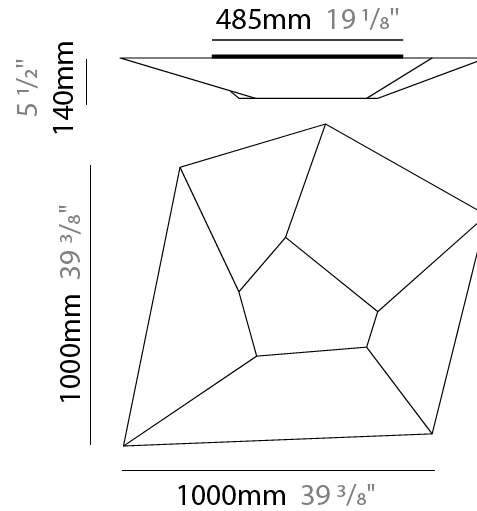

PROJECT	_____
TYPE	_____
SPECIFIER	_____
QUANTITY	_____
DATE	_____

HALLEY SURFACE

D112041-GU24-277V

base number

1. To build a product code in our configurator select the specify button on the base model # product page
2. To build a manual product code on this datasheet choose from the options listed below in blue font and add the suffix to the base model #

GENERAL

Series: Halley _____
Brand: Ole _____
Division: Design _____
Mounting Type: Surface _____
Mounting Location: Ceiling _____
Subcategory: Ambient _____

PHYSICAL

Shape: Abstract _____
Length (mm): 1000 _____
Length (in): 39 3/8 _____
Width (mm): 1000 _____
Width (in): 39 3/8 _____
Height (mm): 140 _____
Height (in): 5 1/2 _____
Light Distribution: Omnidirectional _____
Diffuser: Elastic Fabric - Optical White _____
Fixture Finish: WHI _____
Fixture Material: Metal / Elastic Fabric _____

ELECTRICAL

Number of Lamps: 5 _____
Lamp Type: LED Retrofit _____
Lamp Shape: A19 _____
Bulb Included: Bulb Not Included _____
Max. Wattage Per Lamp (W): 15 _____
Lamp Base: G24-q2 _____
Input Voltage (V): 277 _____
Upon Request: 277Vac / GU24 _____

LED

OPTICAL

RATINGS AND CERTIFICATIONS

Certified By: Certified for North American Standards _____
IP rating: IP20 _____