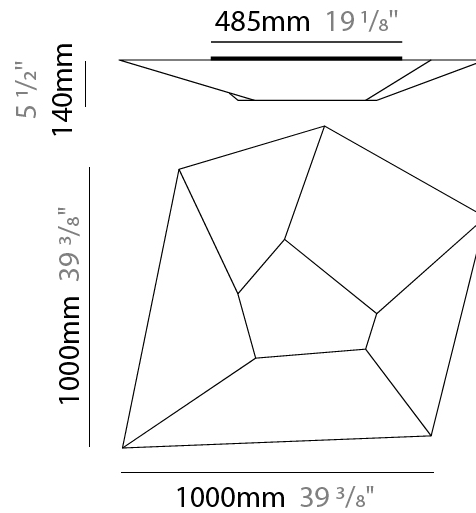

PROJECT	_____
TYPE	_____
SPECIFIER	_____
QUANTITY	_____
DATE	_____

HALLEY SURFACE

D112041-GU24-277V

base number

1. To build a product code in our configurator select the specify button on the base model # product page
2. To build a manual product code on this datasheet choose from the options listed below in blue font and add the suffix to the base model #

GENERAL

Series: Halley _____
Brand: Ole _____
Division: Design _____
Mounting Type: Surface _____
Mounting Location: Ceiling _____
Subcategory: Ambient _____

PHYSICAL

Shape: Abstract _____
Length (mm): 1000 _____
Length (in): 39 ³/₈ _____
Width (mm): 1000 _____
Width (in): 39 ³/₈ _____
Height (mm): 140 _____
Height (in): 5 ¹/₂ _____
Light Distribution: Omnidirectional _____
Diffuser: Elastic Fabric - Optical White _____
Fixture Finish: WHI _____
Fixture Material: Metal / Elastic Fabric _____

ELECTRICAL

Number of Lamps: 5 _____
Lamp Type: LED Retrofit _____
Lamp Shape: A19 _____
Bulb Included: Bulb Not Included _____
Max. Wattage Per Lamp (W): 15 _____
Lamp Base: G24-q2 _____
Input Voltage (V): 277 _____
Upon Request: 277Vac / GU24 _____

LED

OPTICAL

RATINGS AND CERTIFICATIONS

Certified By: Certified for North American Standards _____
IP rating: IP20 _____