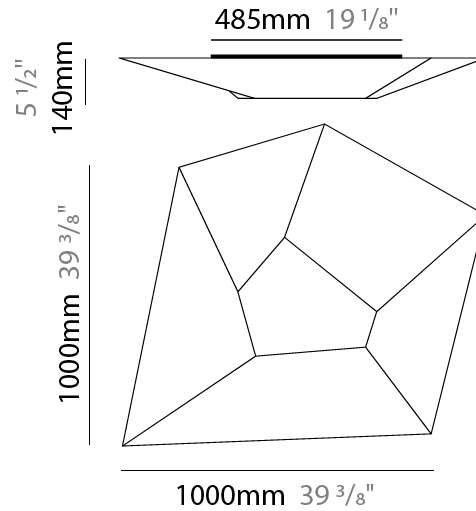

PROJECT _____
TYPE _____
SPECIFIER _____
QUANTITY _____
DATE _____

HALLEY SURFACE

D112041

base number

1. To build a product code in our configurator select the specify button on the base model # product page
2. To build a manual product code on this datasheet choose from the options listed below in blue font and add the suffix to the base model #

GENERAL

Series: Halley _____
Brand: Ole _____
Division: Design _____
Mounting Type: Surface _____
Mounting Location: Ceiling _____
Subcategory: Ambient _____

PHYSICAL

Shape: Abstract _____
Length (mm): 1000 _____
Length (in): 39 3/8 _____
Width (mm): 1000 _____
Width (in): 39 3/8 _____
Height (mm): 140 _____
Height (in): 5 1/2 _____
Light Distribution: Omnidirectional _____
Diffuser: Elastic Fabric - Optical White _____
Fixture Finish: WHI _____
Fixture Material: Metal / Elastic Fabric _____

ELECTRICAL

Number of Lamps: 5 _____
Lamp Type: LED Retrofit _____
Lamp Shape: A19 _____
Bulb Included: Bulb Not Included _____
Max. Wattage Per Lamp (W): 15 _____
Lamp Base: E26 _____
Input Voltage (V): 120 _____
Upon Request: 277Vac / GU24 _____

LED

OPTICAL

RATINGS AND CERTIFICATIONS

Certified By: Certified for North American Standards _____
IP rating: IP20 _____