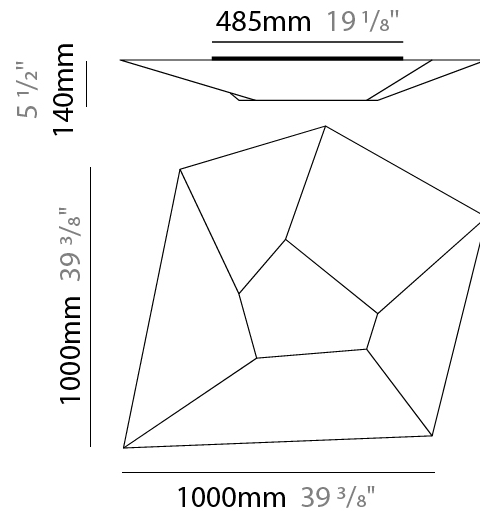

HALLEY SURFACE

D112041

base number

1. To build a product code in our configurator select the specify button on the base model # product page
2. To build a manual product code on this datasheet choose from the options listed below in blue font and add the suffix to the base model #

GENERAL

Series: Halley
Brand: Ole
Division: Design
Mounting Type: Surface
Mounting Location: Ceiling
Subcategory: Ambient

PHYSICAL

Shape: Abstract
Length (mm): 1000
Length (in): 39 ³/₈
Width (mm): 1000
Width (in): 39 ³/₈
Height (mm): 140
Height (in): 5 ¹/₂
Light Distribution: Omnidirectional
Diffuser: Elastic Fabric - Optical White
Fixture Finish: WHI
Fixture Material: Metal / Elastic Fabric

ELECTRICAL

Number of Lamps: 5
Lamp Type: LED Retrofit
Lamp Shape: A19
Bulb Included: Bulb Not Included
Max. Wattage Per Lamp (W): 15
Lamp Base: E26
Input Voltage (V): 120
Upon Request: 277Vac / GU24

LED

OPTICAL

RATINGS AND CERTIFICATIONS

Certified By: Certified for North American Standards
IP rating: IP20

PROJECT	_____
TYPE	_____
SPECIFIER	_____
QUANTITY	_____
DATE	_____