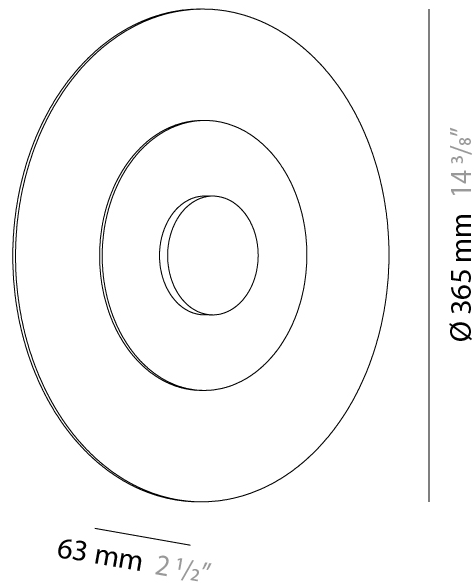

HALOS SURFACE

D93248

base number

1. To build a product code in our configurator select the specify button on the base model # product page
2. To build a manual product code on this datasheet choose from the options listed below in blue font and add the suffix to the base model #

GENERAL

Series: Halos
Brand: Milan
Division: Design
Mounting Type: Surface
Mounting Location: Wall

PHYSICAL

Shape: Round
Diameter (mm): 365
Diameter (in): 14 ³/₈
Height (mm): 365
Depth (mm): 63
Height (in): 14 ³/₈
Depth (in): 2 ¹/₂
Light Distribution: Omnidirectional
Weight (kg): 2.0
Weight (lbs): 4.499
Diffuser: Satin Glass
Fixture Finish: MBQ
Fixture Material: Glass / Metal

ELECTRICAL

Lamp Type: LED
Input Wattage (W): 9.6
Dimming: Electronic Low Voltage Dimming
Input Voltage (V): 120Vac Direct Line

LED

Color Temperature (°K): 2700
Max. Delivered Lumen (lm): 893
CRI: >90 CRI
Lamp Life (hrs): 50000

OPTICAL

RATINGS AND CERTIFICATIONS

Certified By: CSA Certified to UL and CSA Standards
IP rating: IP20

PROJECT	_____
TYPE	_____
SPECIFIER	_____
QUANTITY	_____
DATE	_____