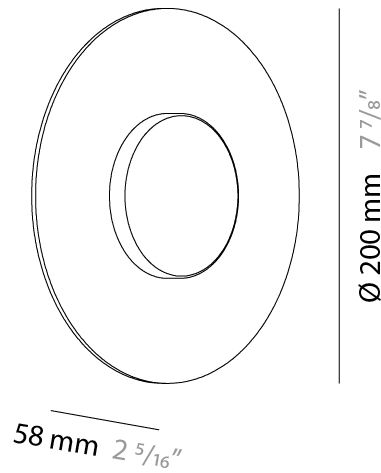

HALOS SURFACE

D93247

base number

1. To build a product code in our configurator select the specify button on the base model # product page
2. To build a manual product code on this datasheet choose from the options listed below in blue font and add the suffix to the base model #

GENERAL

Series: Halos _____
Brand: Milan _____
Division: Design _____
Mounting Type: Surface _____
Mounting Location: Wall _____

PHYSICAL

Shape: Round _____
Diameter (mm): 200 _____
Diameter (in): 7 7/8 _____
Height (mm): 200 _____
Depth (mm): 58 _____
Height (in): 7 7/8 _____
Depth (in): 2 5/16 _____
Light Distribution: Omnidirectional _____
Weight (kg): 0.5 _____
Weight (lbs): 0.999 _____
Diffuser: Satin Glass _____
Fixture Finish: MBQ _____
Fixture Material: Glass / Metal _____

ELECTRICAL

Lamp Type: LED _____
Input Wattage (W): 9.6 _____
Dimming: Electronic Low Voltage Dimming _____
Input Voltage (V): 120Vac Direct Line _____

LED

Color Temperature (°K): 3000 _____
Max. Delivered Lumen (lm): 893 _____
CRI: >90 CRI _____
Lamp Life (hrs): 50000 _____

OPTICAL

RATINGS AND CERTIFICATIONS

Certified By: CSA Certified to UL and CSA Standards _____
IP rating: IP20 _____