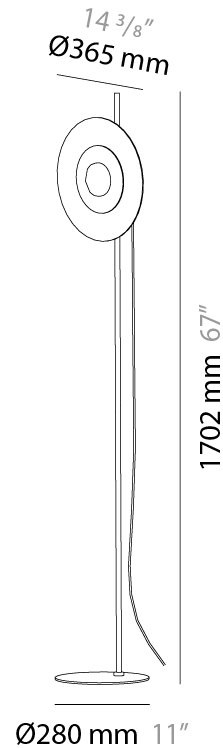

HALOS PORTABLE

D94052

base number

1. To build a product code in our configurator select the specify button on the base model # product page
2. To build a manual product code on this datasheet choose from the options listed below in blue font and add the suffix to the base model #

GENERAL

Series: Halos
Brand: Milan
Division: Design
Mounting Type: Portable
Mounting Location: Floor
Subcategory: Floor

PHYSICAL

Shape: Round
Diameter (mm): 365
Diameter (in): 14 ³/₈
Height (mm): 1702
Height (in): 67
Light Distribution: Omnidirectional
Weight (kg): 3.7
Weight (lbs): 7.999
Diffuser: Satin Glass
Fixture Finish: MBQ
Fixture Material: Glass / Metal

ELECTRICAL

Lamp Type: LED
Input Wattage (W): 9.6
Input Voltage (V): 120Vac Direct Line

LED

Color Temperature (°K): 2700
Max. Delivered Lumen (lm): 893
CRI: >90 CRI

OPTICAL

RATINGS AND CERTIFICATIONS

Certified By: CSA Certified to UL and CSA Standards
IP rating: IP20

PROJECT	
TYPE	
SPECIFIER	
QUANTITY	
DATE