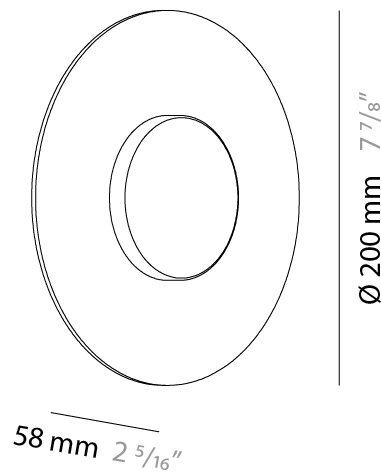

HALOS SURFACE

D93247

base number

1. To build a product code in our configurator select the specify button on the base model # product page
2. To build a manual product code on this datasheet choose from the options listed below in blue font and add the suffix to the base model #

GENERAL

Series: Halos
Brand: Milan
Division: Design
Mounting Type: Surface
Mounting Location: Wall

PHYSICAL

Shape: Round
Diameter (mm): 200
Diameter (in): 7 7/8
Height (mm): 200
Depth (mm): 58
Height (in): 7 7/8
Depth (in): 2 5/16
Light Distribution: Omnidirectional
Weight (kg): 0.5
Weight (lbs): 0.999
Diffuser: Satin Glass
Fixture Finish: MBQ
Fixture Material: Glass / Metal

ELECTRICAL

Lamp Type: LED
Input Wattage (W): 9.6
Dimming: Electronic Low Voltage Dimming
Input Voltage (V): 120Vac Direct Line

LED

Color Temperature (°K): 3000
Max. Delivered Lumen (lm): 893
CRI: >90 CRI
Lamp Life (hrs): 50000

OPTICAL

RATINGS AND CERTIFICATIONS

Certified By: CSA Certified to UL and CSA Standards
IP rating: IP20

PROJECT	_____
TYPE	_____
SPECIFIER	_____
QUANTITY	_____
DATE	_____