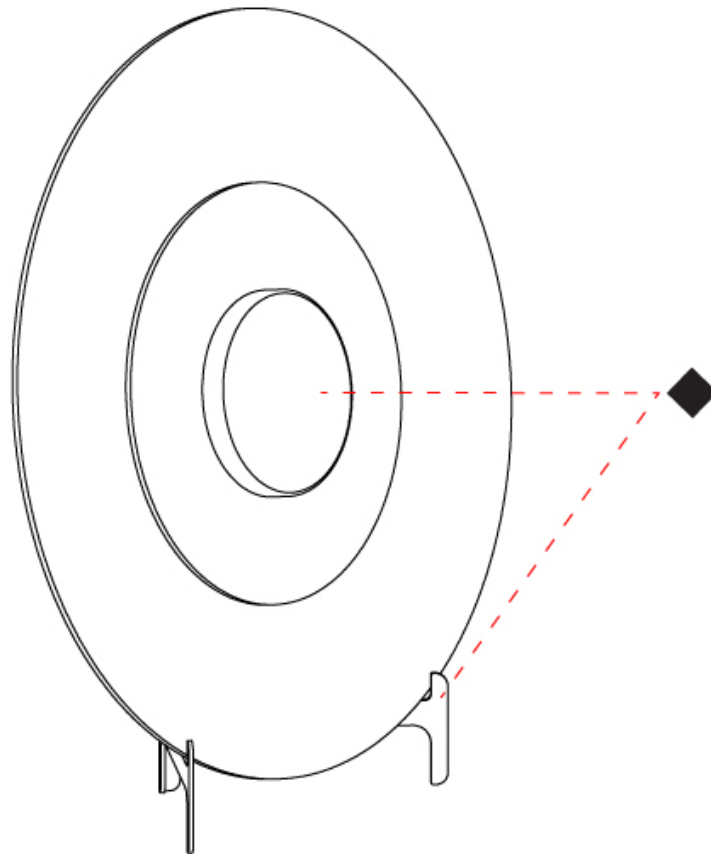

HALOS PORTABLE

D94051

PROJECT

TYPE

SPECIFIER

QUANTITY

DATE

D