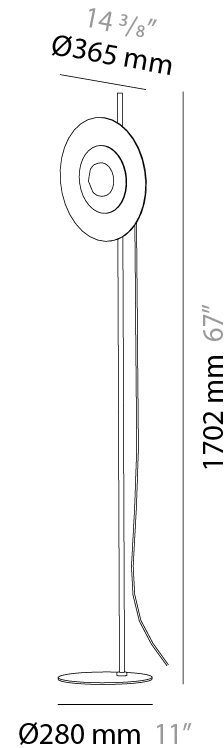

PROJECT	
TYPE	
SPECIFIER	
QUANTITY	
DATE	

HALOS PORTABLE

D94052

base number

1. To build a product code in our configurator select the specify button on the base model # product page
2. To build a manual product code on this datasheet choose from the options listed below in blue font and add the suffix to the base model #

GENERAL

Series: Halos
Brand: Milan
Division: Design
Mounting Type: Portable
Mounting Location: Floor
Subcategory: Floor

PHYSICAL

Shape: Round
Diameter (mm): 365
Diameter (in): 14 ³/₈
Height (mm): 1702
Height (in): 67
Light Distribution: Omnidirectional
Weight (kg): 3.7
Weight (lbs): 7.999
Diffuser: Satin Glass
Fixture Finish: MBQ
Fixture Material: Glass / Metal

ELECTRICAL

Lamp Type: LED
Input Wattage (W): 9.6
Input Voltage (V): 120Vac Direct Line

LED

Color Temperature (°K): 2700
Max. Delivered Lumen (lm): 893
CRI: >90 CRI

OPTICAL

RATINGS AND CERTIFICATIONS

Certified By: CSA Certified to UL and CSA Standards
IP rating: IP20