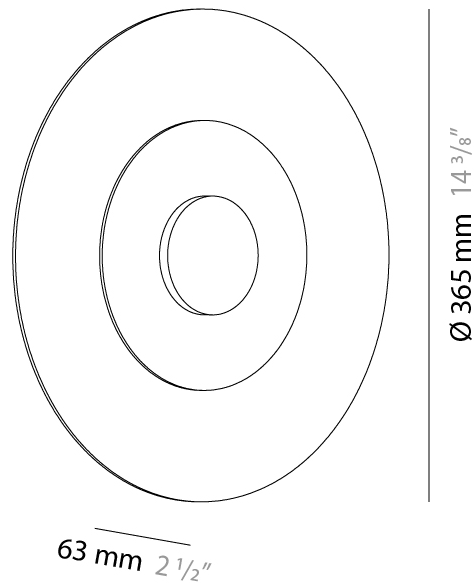

HALOS SURFACE

D93248

base number

1. To build a product code in our configurator select the specify button on the base model # product page
2. To build a manual product code on this datasheet choose from the options listed below in blue font and add the suffix to the base model #

GENERAL

Series: Halos
Brand: Milan
Division: Design
Mounting Type: Surface
Mounting Location: Wall

PHYSICAL

Shape: Round
Diameter (mm): 365
Diameter (in): 14 ³/₈
Height (mm): 365
Depth (mm): 63
Height (in): 14 ³/₈
Depth (in): 2 ¹/₂
Light Distribution: Omnidirectional
Weight (kg): 2.0
Weight (lbs): 4.499
Diffuser: Satin Glass
Fixture Finish: MBQ
Fixture Material: Glass / Metal

ELECTRICAL

Lamp Type: LED
Input Wattage (W): 9.6
Dimming: Electronic Low Voltage Dimming
Input Voltage (V): 120Vac Direct Line

LED

Color Temperature (°K): 2700
Max. Delivered Lumen (lm): 893
CRI: >90 CRI
Lamp Life (hrs): 50000

OPTICAL

RATINGS AND CERTIFICATIONS

Certified By: CSA Certified to UL and CSA Standards
IP rating: IP20

PROJECT	_____
TYPE	_____
SPECIFIER	_____
QUANTITY	_____
DATE	_____