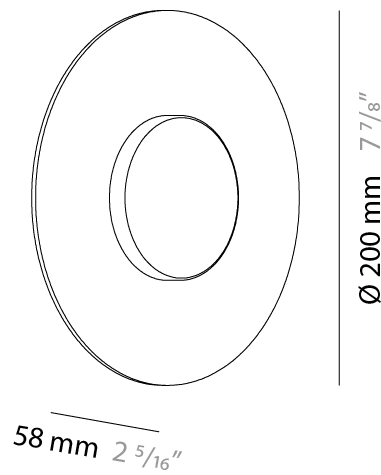

HALOS SURFACE

D93247

base number

1. To build a product code in our configurator select the specify button on the base model # product page
2. To build a manual product code on this datasheet choose from the options listed below in blue font and add the suffix to the base model #

GENERAL

Series: Halos _____
Brand: Milan _____
Division: Design _____
Mounting Type: Surface _____
Mounting Location: Wall _____

PHYSICAL

Shape: Round _____
Diameter (mm): 200 _____
Diameter (in): 7 ⁷/₈ _____
Height (mm): 200 _____
Depth (mm): 58 _____
Height (in): 7 ⁷/₈ _____
Depth (in): 2 ⁵/₁₆ _____
Light Distribution: Omnidirectional _____
Weight (kg): 0.5 _____
Weight (lbs): 0.999 _____
Diffuser: Satin Glass _____
Fixture Finish: MBQ _____
Fixture Material: Glass / Metal _____

ELECTRICAL

Lamp Type: LED _____
Input Wattage (W): 9.6 _____
Dimming: Electronic Low Voltage Dimming _____
Input Voltage (V): 120Vac Direct Line _____

LED

Color Temperature (°K): 3000 _____
Max. Delivered Lumen (lm): 893 _____
CRI: >90 CRI _____
Lamp Life (hrs): 50000 _____

OPTICAL

RATINGS AND CERTIFICATIONS

Certified By: CSA Certified to UL and CSA Standards _____
IP rating: IP20 _____