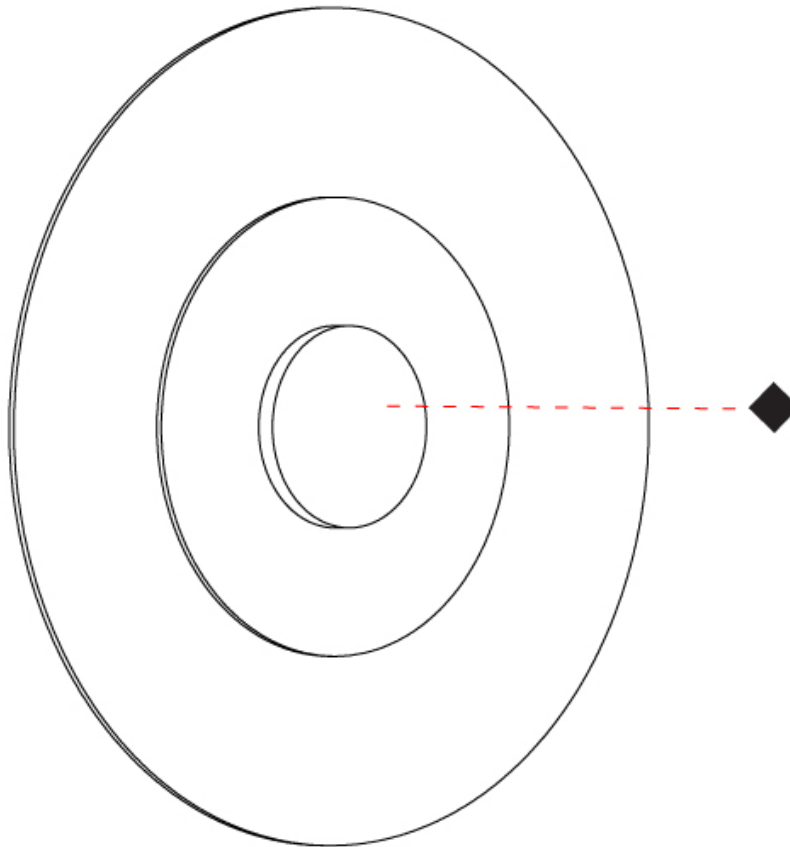

D93248

PROJECT

TYPE

SPECIFIER

QUANTITY

DATE

D