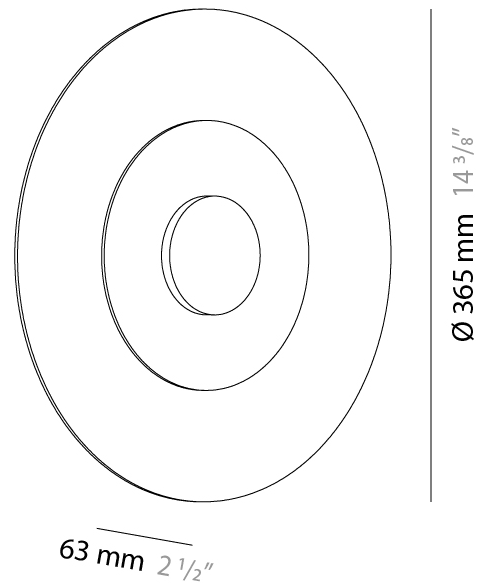

HALOS SURFACE

D93248

base number

1. To build a product code in our configurator select the specify button on the base model # product page
2. To build a manual product code on this datasheet choose from the options listed below in blue font and add the suffix to the base model #

GENERAL

Series: Halos
Brand: Milan
Division: Design
Mounting Type: Surface
Mounting Location: Wall

PHYSICAL

Shape: Round
Diameter (mm): 365
Diameter (in): 14 ³/₈
Height (mm): 365
Depth (mm): 63
Height (in): 14 ³/₈
Depth (in): 2 ¹/₂
Light Distribution: Omnidirectional
Weight (kg): 2.0
Weight (lbs): 4.499
Diffuser: Satin Glass
Fixture Finish: MBQ
Fixture Material: Glass / Metal

ELECTRICAL

Lamp Type: LED
Input Wattage (W): 9.6
Dimming: Electronic Low Voltage Dimming
Input Voltage (V): 120Vac Direct Line

LED

Color Temperature (°K): 2700
Max. Delivered Lumen (lm): 893
CRI: >90 CRI
Lamp Life (hrs): 50000

OPTICAL

RATINGS AND CERTIFICATIONS

Certified By: CSA Certified to UL and CSA Standards
IP rating: IP20

PROJECT

TYPE

SPECIFIER

QUANTITY

DATE