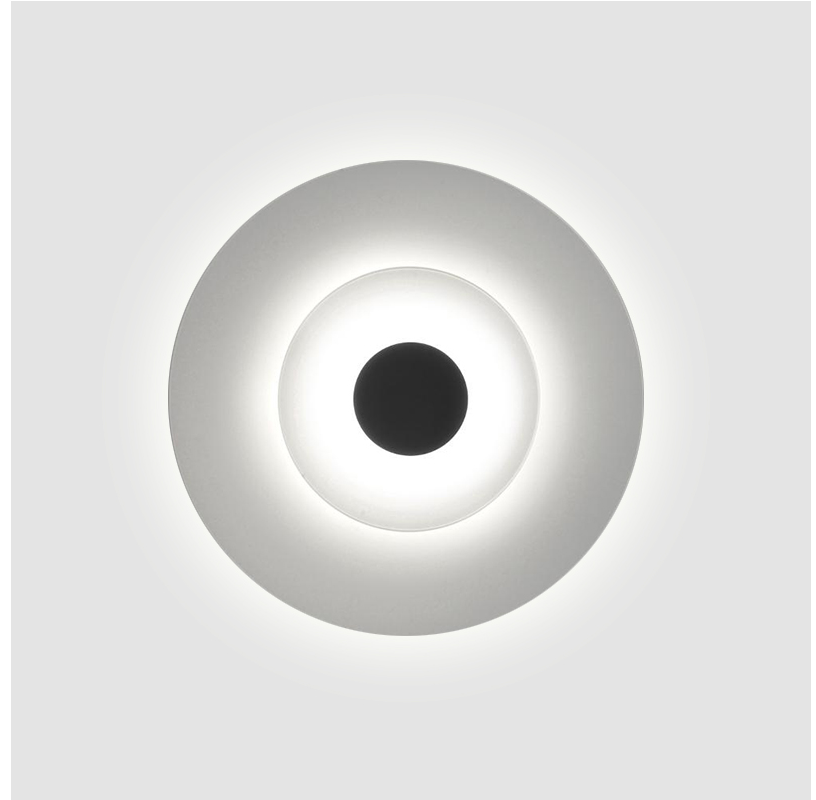

HALOS SURFACE

D93248

base number

1. To build a product code in our configurator select the specify button on the base model # product page
2. To build a manual product code on this datasheet choose from the options listed below in blue font and add the suffix to the base model #

GENERAL

Series: Halos
Brand: Milan
Division: Design
Mounting Type: Surface
Mounting Location: Wall

PHYSICAL

Shape: Round
Diameter (mm): 365
Diameter (in): 14 ³/₈
Height (mm): 365
Depth (mm): 63
Height (in): 14 ³/₈
Depth (in): 2 ¹/₂
Light Distribution: Omnidirectional
Weight (kg): 2.0
Weight (lbs): 4.499
Diffuser: Satin Glass
Fixture Finish: MBQ
Fixture Material: Glass / Metal

ELECTRICAL

Lamp Type: LED
Input Wattage (W): 9.6
Dimming: Electronic Low Voltage Dimming
Input Voltage (V): 120Vac Direct Line

LED

Color Temperature (°K): 2700
Max. Delivered Lumen (lm): 893
CRI: >90 CRI
Lamp Life (hrs): 50000

OPTICAL

RATINGS AND CERTIFICATIONS

Certified By: CSA Certified to UL and CSA Standards
IP rating: IP20

PROJECT

TYPE

SPECIFIER

QUANTITY

DATE