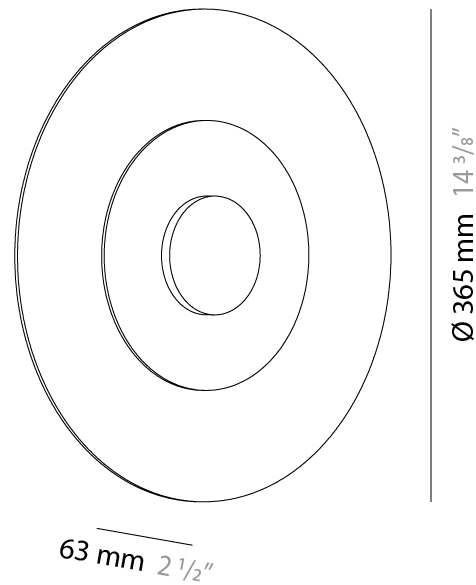

HALOS SURFACE

D93248

base number

1. To build a product code in our configurator select the specify button on the base model # product page
2. To build a manual product code on this datasheet choose from the options listed below in blue font and add the suffix to the base model #

GENERAL

Series: Halos
Brand: Milan
Division: Design
Mounting Type: Surface
Mounting Location: Wall

PHYSICAL

Shape: Round
Diameter (mm): 365
Diameter (in): 14 ³/₈
Height (mm): 365
Depth (mm): 63
Height (in): 14 ³/₈
Depth (in): 2 ¹/₂
Light Distribution: Omnidirectional
Weight (kg): 2.0
Weight (lbs): 4.499
Diffuser: Satin Glass
Fixture Finish: MBQ
Fixture Material: Glass / Metal

ELECTRICAL

Lamp Type: LED
Input Wattage (W): 9.6
Dimming: Electronic Low Voltage Dimming
Input Voltage (V): 120Vac Direct Line

LED

Color Temperature (°K): 2700
Max. Delivered Lumen (lm): 893
CRI: >90 CRI
Lamp Life (hrs): 50000

OPTICAL

RATINGS AND CERTIFICATIONS

Certified By: CSA Certified to UL and CSA Standards
IP rating: IP20

PROJECT

TYPE

SPECIFIER

QUANTITY

DATE