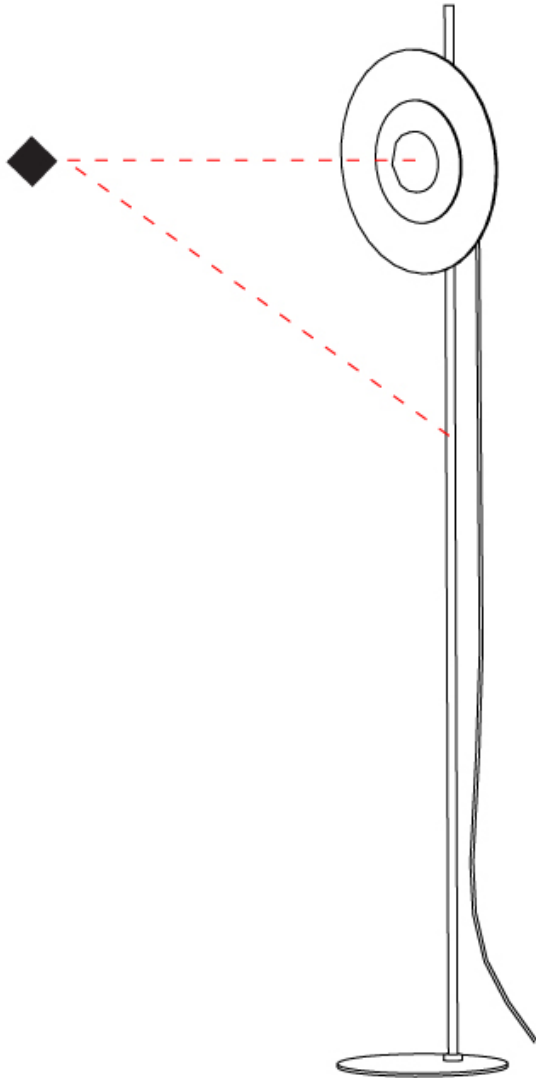

HALOS PORTABLE

D94052

PROJECT	_____
TYPE	_____
SPECIFIER	_____
QUANTITY	_____
DATE	_____

D