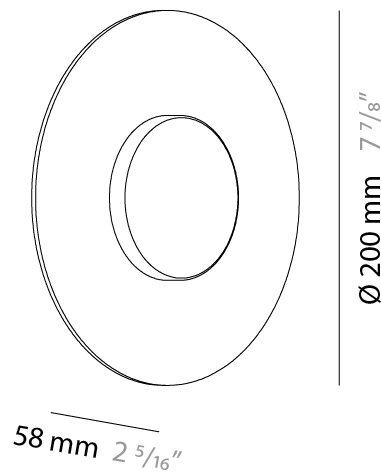

PROJECT	_____
TYPE	_____
SPECIFIER	_____
QUANTITY	_____
DATE	_____

HALOS SURFACE

D93247

base number

1. To build a product code in our configurator select the specify button on the base model # product page
2. To build a manual product code on this datasheet choose from the options listed below in blue font and add the suffix to the base model #

GENERAL

Series: Halos _____
Brand: Milan _____
Division: Design _____
Mounting Type: Surface _____
Mounting Location: Wall _____

PHYSICAL

Shape: Round _____
Diameter (mm): 200 _____
Diameter (in): 7 7/8 _____
Height (mm): 200 _____
Depth (mm): 58 _____
Height (in): 7 7/8 _____
Depth (in): 2 5/16 _____
Light Distribution: Omnidirectional _____
Weight (kg): 0.5 _____
Weight (lbs): 0.999 _____
Diffuser: Satin Glass _____
Fixture Finish: MBQ _____
Fixture Material: Glass / Metal _____

ELECTRICAL

Lamp Type: LED _____
Input Wattage (W): 9.6 _____
Dimming: Electronic Low Voltage Dimming _____
Input Voltage (V): 120Vac Direct Line _____

LED

Color Temperature (°K): 3000 _____
Max. Delivered Lumen (lm): 893 _____
CRI: >90 CRI _____
Lamp Life (hrs): 50000 _____

OPTICAL

RATINGS AND CERTIFICATIONS

Certified By: CSA Certified to UL and CSA Standards _____
IP rating: IP20 _____