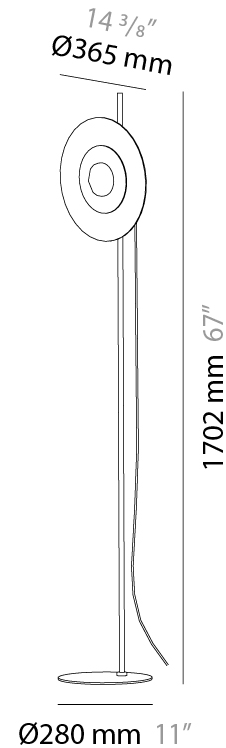

HALOS PORTABLE

D94052

base number

1. To build a product code in our configurator select the specify button on the base model # product page
2. To build a manual product code on this datasheet choose from the options listed below in blue font and add the suffix to the base model #

GENERAL

Series: Halos
Brand: Milan
Division: Design
Mounting Type: Portable
Mounting Location: Floor
Subcategory: Floor

PHYSICAL

Shape: Round
Diameter (mm): 365
Diameter (in): 14 ³/₈
Height (mm): 1702
Height (in): 67
Light Distribution: Omnidirectional
Weight (kg): 3.7
Weight (lbs): 7.999
Diffuser: Satin Glass
Fixture Finish: MBQ
Fixture Material: Glass / Metal

ELECTRICAL

Lamp Type: LED
Input Wattage (W): 9.6
Input Voltage (V): 120Vac Direct Line

LED

Color Temperature (°K): 2700
Max. Delivered Lumen (lm): 893
CRI: >90 CRI

OPTICAL

RATINGS AND CERTIFICATIONS

Certified By: CSA Certified to UL and CSA Standards
IP rating: IP20

PROJECT	
TYPE	
SPECIFIER	
QUANTITY	
DATE