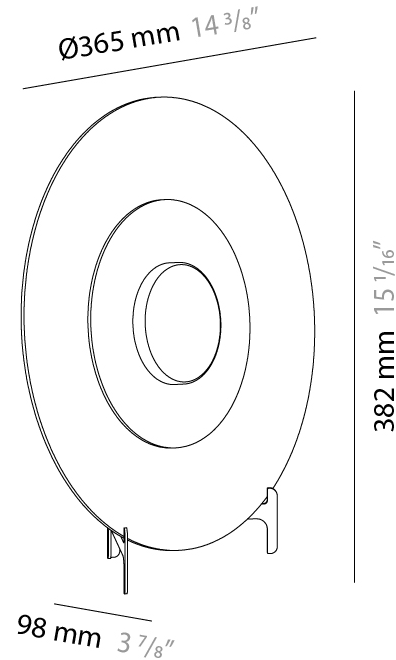

PROJECT	
TYPE	
SPECIFIER	
QUANTITY	
DATE	

HALOS PORTABLE

D94051

base number

1. To build a product code in our configurator select the specify button on the base model # product page
2. To build a manual product code on this datasheet choose from the options listed below in blue font and add the suffix to the base model #

GENERAL

Series: Halos
Brand: Milan
Division: Design
Mounting Type: Portable
Mounting Location: Table
Subcategory: Table

PHYSICAL

Shape: Round
Diameter (mm): 365
Diameter (in): 14 ³/₈
Height (mm): 365
Depth (mm): 98
Height (in): 14 ³/₈
Depth (in): 3 ⁷/₈
Light Distribution: Omnidirectional
Weight (kg): 1.8
Weight (lbs): 3.999
Diffuser: Satin Glass
Fixture Finish: MBQ
Fixture Material: Glass / Metal

ELECTRICAL

Lamp Type: LED
Input Wattage (W): 9.6
Dimming: Electronic Low Voltage Dimming
Input Voltage (V): 120Vac Direct Line

LED

Color Temperature (°K): 2700
Max. Delivered Lumen (lm): 893
CRI: >90 CRI
Lamp Life (hrs): 50000

OPTICAL

RATINGS AND CERTIFICATIONS

Certified By: CSA Certified to UL and CSA Standards
IP rating: IP20