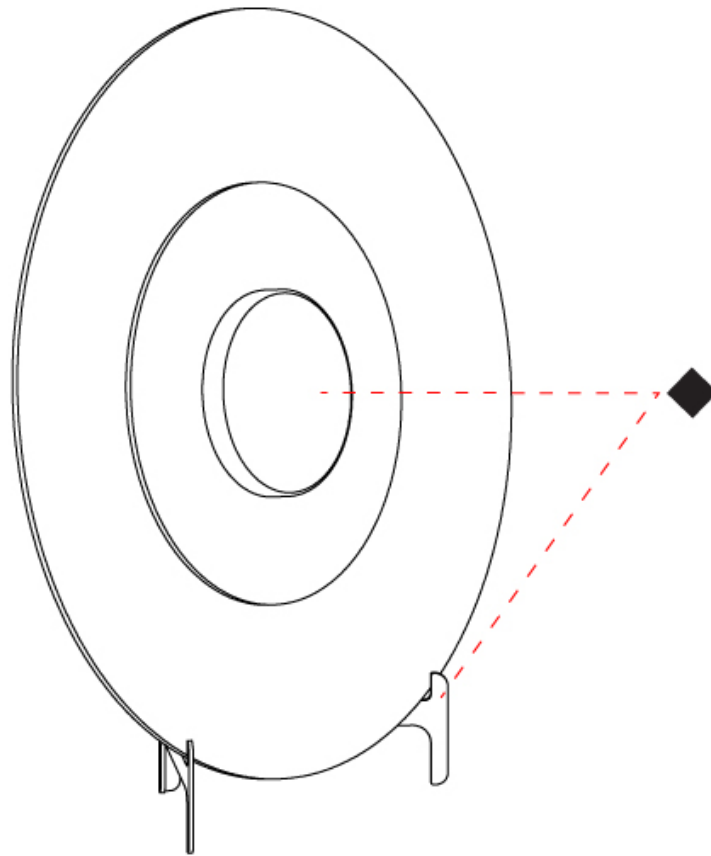

D94051

PROJECT

TYPE

SPECIFIER

QUANTITY

DATE

D