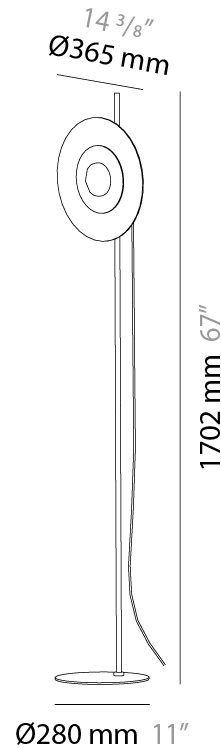

HALOS PORTABLE

D94052

base number

1. To build a product code in our configurator select the specify button on the base model # product page
2. To build a manual product code on this datasheet choose from the options listed below in blue font and add the suffix to the base model #

GENERAL

Series: Halos
Brand: Milan
Division: Design
Mounting Type: Portable
Mounting Location: Floor
Subcategory: Floor

PHYSICAL

Shape: Round
Diameter (mm): 365
Diameter (in): 14 ³/₈
Height (mm): 1702
Height (in): 67
Light Distribution: Omnidirectional
Weight (kg): 3.7
Weight (lbs): 7.999
Diffuser: Satin Glass
Fixture Finish: MBQ
Fixture Material: Glass / Metal

ELECTRICAL

Lamp Type: LED
Input Wattage (W): 9.6
Input Voltage (V): 120Vac Direct Line

LED

Color Temperature (°K): 2700
Max. Delivered Lumen (lm): 893
CRI: >90 CRI

OPTICAL

RATINGS AND CERTIFICATIONS

Certified By: CSA Certified to UL and CSA Standards
IP rating: IP20

PROJECT	
TYPE	
SPECIFIER	
QUANTITY	
DATE