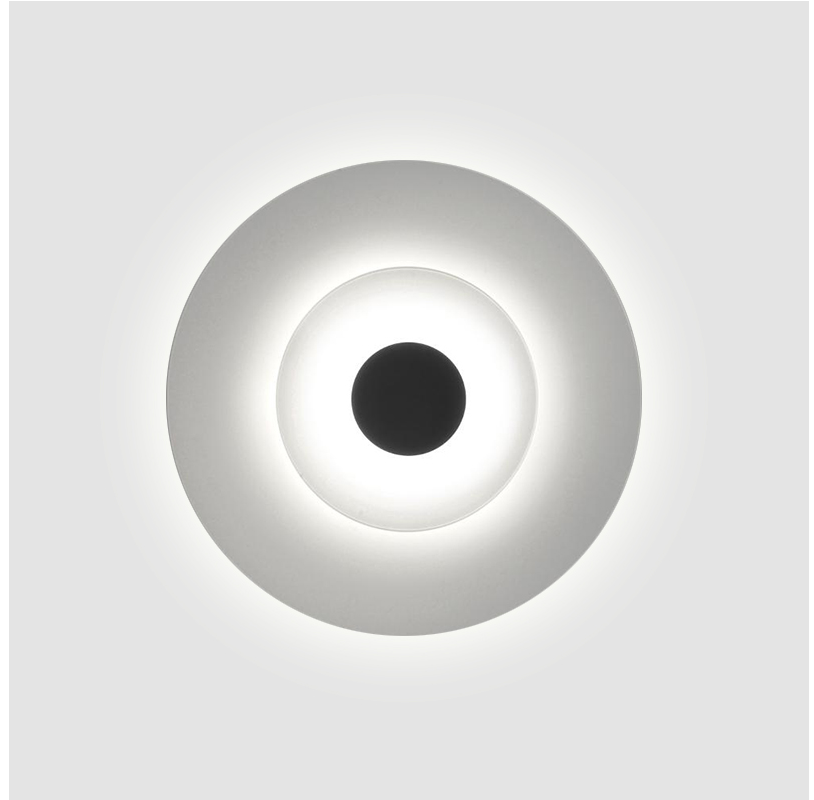

HALOS SUSPENSION

D93248

base number

1. To build a product code in our configurator select the specify button on the base model # product page
2. To build a manual product code on this datasheet choose from the options listed below in blue font and add the suffix to the base model #

GENERAL

Series: Halos
Brand: Milan
Division: Design
Mounting Type: Suspension
Mounting Location: Ceiling
Subcategory: Pendant

PHYSICAL

Shape: Round
Diameter (mm): 365
Diameter (in): 14 ³/₈
Height (mm): 365
Depth (mm): 63
Height (in): 14 ³/₈
Depth (in): 2 ¹/₂
Light Distribution: Omnidirectional
Weight (kg): 2.0
Weight (lbs): 4.499
Diffuser: Satin Glass
Fixture Finish: MBQ
Fixture Material: Glass / Metal

ELECTRICAL

Lamp Type: LED
Input Wattage (W): 9.6
Dimming: Electronic Low Voltage Dimming
Input Voltage (V): 120Vac Direct Line

LED

Color Temperature (°K): 2700
Max. Delivered Lumen (lm): 893
CRI: >90 CRI
Lamp Life (hrs): 50000

OPTICAL

RATINGS AND CERTIFICATIONS

Certified By: CSA Certified to UL and CSA Standards
IP rating: IP20