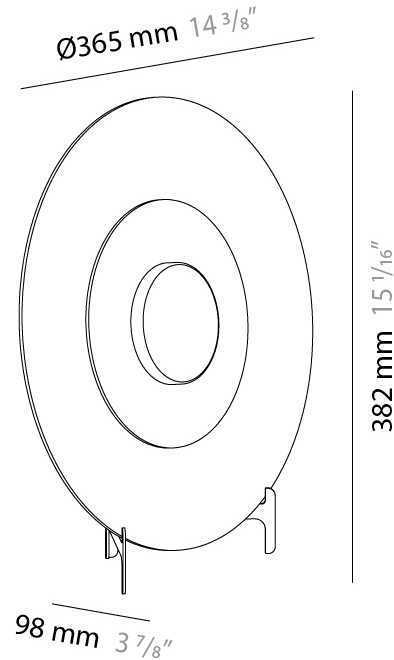

PROJECT
TYPE
SPECIFIER
QUANTITY
DATE

HALOS PORTABLE

D94051

base number

1. To build a product code in our configurator select the specify button on the base model # product page
2. To build a manual product code on this datasheet choose from the options listed below in blue font and add the suffix to the base model #

GENERAL

Series: Halos
Brand: Milan
Division: Design
Mounting Type: Portable
Mounting Location: Table
Subcategory: Table

PHYSICAL

Shape: Round
Diameter (mm): 365
Diameter (in): 14 ³/₈
Height (mm): 365
Depth (mm): 98
Height (in): 14 ³/₈
Depth (in): 3 ⁷/₈
Light Distribution: Omnidirectional
Weight (kg): 1.8
Weight (lbs): 3.999
Diffuser: Satin Glass
Fixture Finish: MBQ
Fixture Material: Glass / Metal

ELECTRICAL

Lamp Type: LED
Input Wattage (W): 9.6
Dimming: Electronic Low Voltage Dimming
Input Voltage (V): 120Vac Direct Line

LED

Color Temperature (°K): 2700
Max. Delivered Lumen (lm): 893
CRI: >90 CRI
Lamp Life (hrs): 50000

OPTICAL

RATINGS AND CERTIFICATIONS

Certified By: CSA Certified to UL and CSA Standards
IP rating: IP20