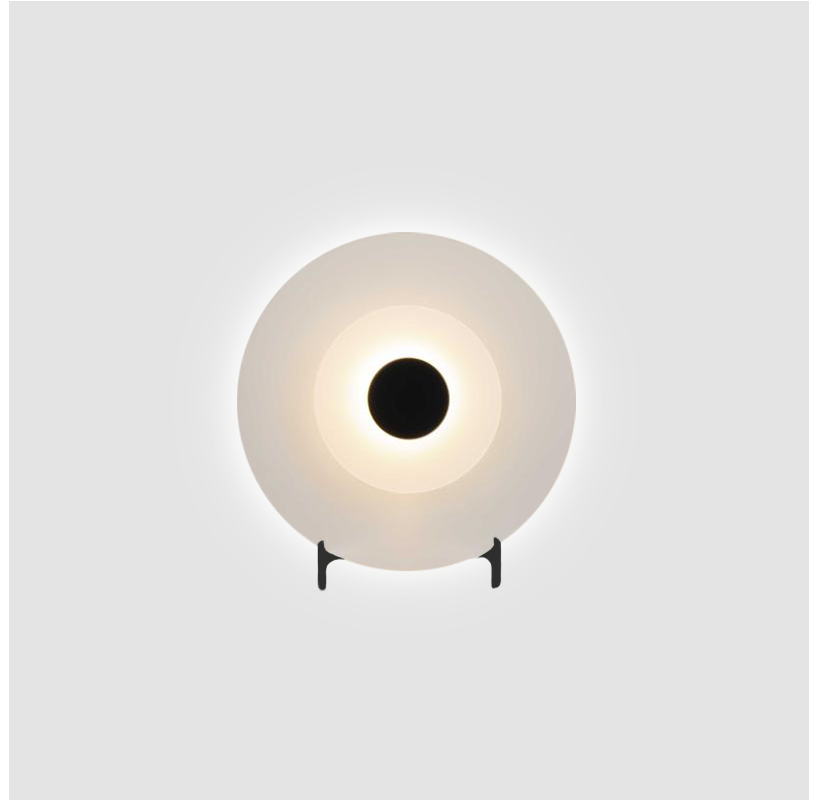

PROJECT
TYPE
SPECIFIER
QUANTITY
DATE

HALOS PORTABLE

D94051

base number

1. To build a product code in our configurator select the specify button on the base model # product page
2. To build a manual product code on this datasheet choose from the options listed below in blue font and add the suffix to the base model #

GENERAL

Series: Halos
Brand: Milan
Division: Design
Mounting Type: Portable
Mounting Location: Table
Subcategory: Table

PHYSICAL

Shape: Round
Diameter (mm): 365
Diameter (in): 14 ³/₈
Height (mm): 365
Depth (mm): 98
Height (in): 14 ³/₈
Depth (in): 3 ⁷/₈
Light Distribution: Omnidirectional
Weight (kg): 1.8
Weight (lbs): 3.999
Diffuser: Satin Glass
Fixture Finish: MBQ
Fixture Material: Glass / Metal

ELECTRICAL

Lamp Type: LED
Input Wattage (W): 9.6
Dimming: Electronic Low Voltage Dimming
Input Voltage (V): 120Vac Direct Line

LED

Color Temperature (°K): 2700
Max. Delivered Lumen (lm): 893
CRI: >90 CRI
Lamp Life (hrs): 50000

OPTICAL

RATINGS AND CERTIFICATIONS

Certified By: CSA Certified to UL and CSA Standards
IP rating: IP20