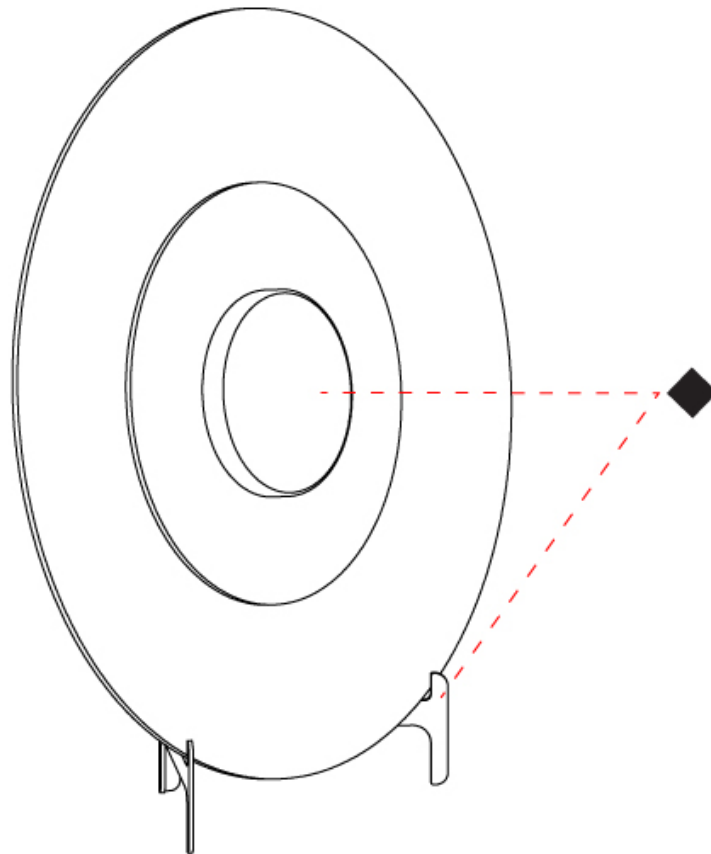

D94051

PROJECT

TYPE

SPECIFIER

QUANTITY

DATE

D