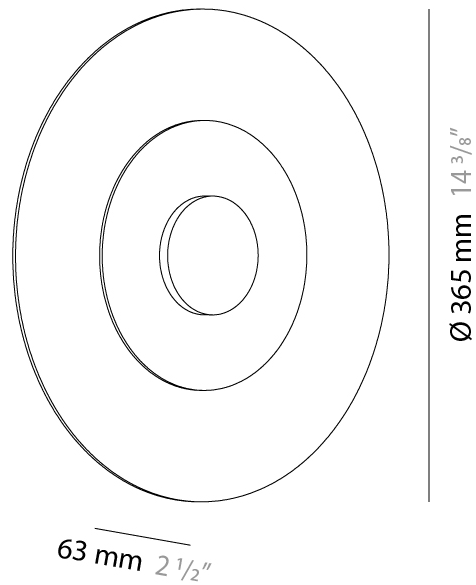

HALOS SUSPENSION

D93248

base number

1. To build a product code in our configurator select the specify button on the base model # product page
2. To build a manual product code on this datasheet choose from the options listed below in blue font and add the suffix to the base model #

GENERAL

Series: Halos
Brand: Milan
Division: Design
Mounting Type: Suspension
Mounting Location: Ceiling
Subcategory: Pendant

PHYSICAL

Shape: Round
Diameter (mm): 365
Diameter (in): 14 ³/₈
Height (mm): 365
Depth (mm): 63
Height (in): 14 ³/₈
Depth (in): 2 ¹/₂
Light Distribution: Omnidirectional
Weight (kg): 2.0
Weight (lbs): 4.499
Diffuser: Satin Glass
Fixture Finish: MBQ
Fixture Material: Glass / Metal

ELECTRICAL

Lamp Type: LED
Input Wattage (W): 9.6
Dimming: Electronic Low Voltage Dimming
Input Voltage (V): 120Vac Direct Line

LED

Color Temperature (°K): 2700
Max. Delivered Lumen (lm): 893
CRI: >90 CRI
Lamp Life (hrs): 50000

OPTICAL

RATINGS AND CERTIFICATIONS

Certified By: CSA Certified to UL and CSA Standards
IP rating: IP20