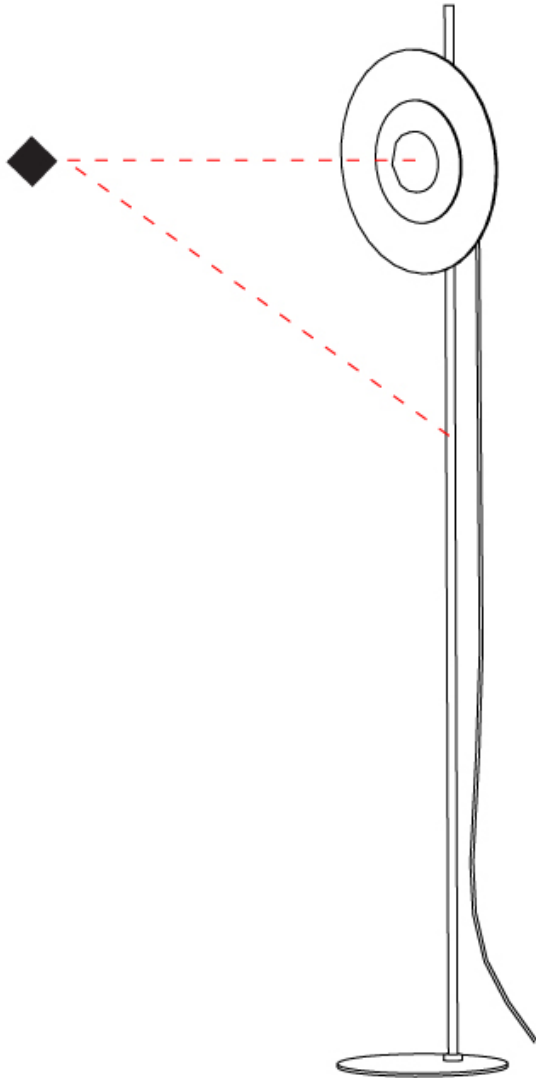

HALOS PORTABLE

D94052

PROJECT _____

TYPE _____

SPECIFIER _____

QUANTITY _____

DATE _____

D