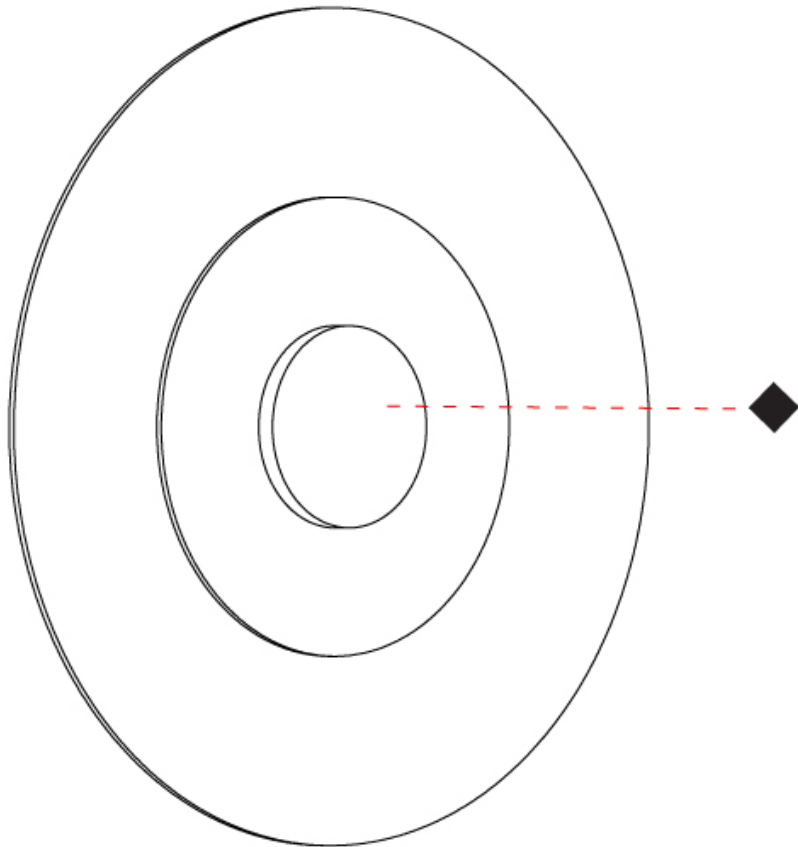

D93248

PROJECT	_____
TYPE	_____
SPECIFIER	_____
QUANTITY	_____
DATE	_____

D