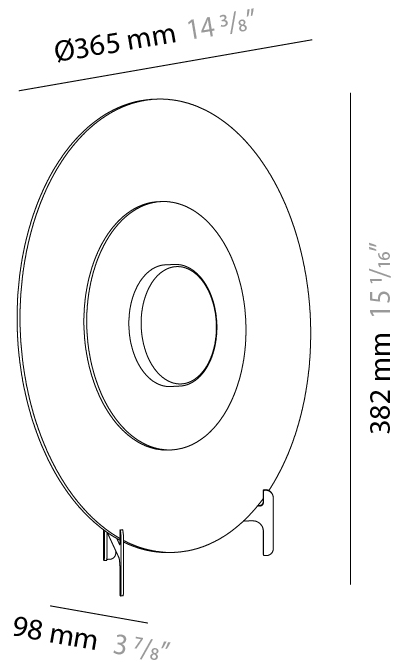

HALOS PORTABLE

D94051

base number

1. To build a product code in our configurator select the specify button on the base model # product page
2. To build a manual product code on this datasheet choose from the options listed below in blue font and add the suffix to the base model #

GENERAL

Series: Halos _____
Brand: Milan _____
Division: Design _____
Mounting Type: Portable _____
Mounting Location: Table _____
Subcategory: Table _____

PHYSICAL

Shape: Round _____
Diameter (mm): 365 _____
Diameter (in): 14 ³/₈ _____
Height (mm): 365 _____
Depth (mm): 98 _____
Height (in): 14 ³/₈ _____
Depth (in): 3 ⁷/₈ _____
Light Distribution: Omnidirectional _____
Weight (kg): 1.8 _____
Weight (lbs): 3.999 _____
Diffuser: Satin Glass _____
Fixture Finish: MBQ _____
Fixture Material: Glass / Metal _____

ELECTRICAL

Lamp Type: LED _____
Input Wattage (W): 9.6 _____
Dimming: Electronic Low Voltage Dimming _____
Input Voltage (V): 120Vac Direct Line _____

LED

Color Temperature (°K): 2700 _____
Max. Delivered Lumen (lm): 893 _____
CRI: >90 CRI _____
Lamp Life (hrs): 50000 _____

OPTICAL

RATINGS AND CERTIFICATIONS

Certified By: CSA Certified to UL and CSA Standards _____
IP rating: IP20 _____