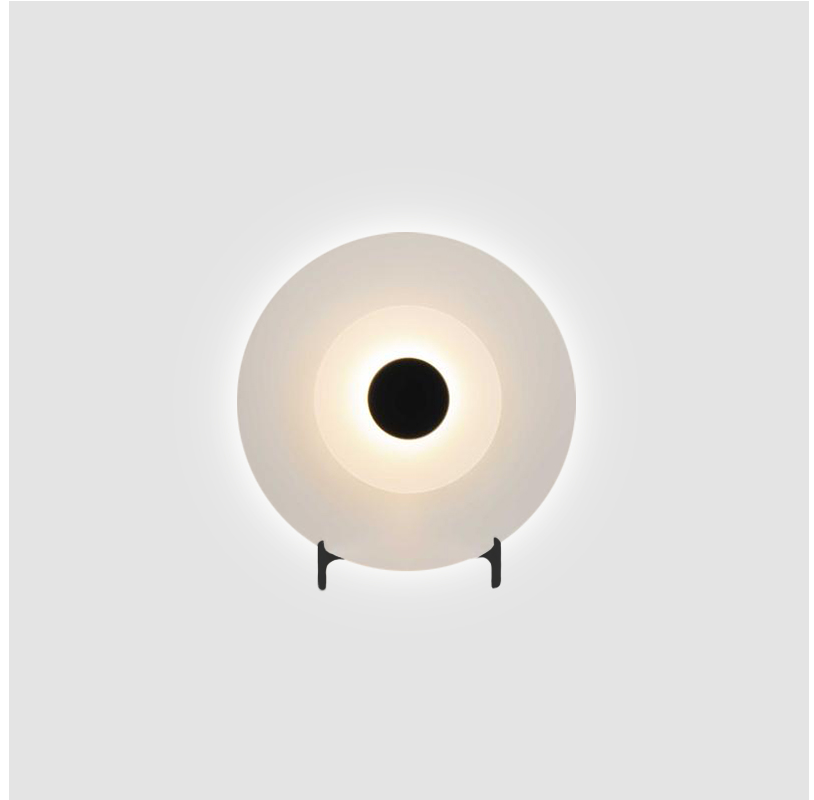

HALOS PORTABLE

D94051

base number

1. To build a product code in our configurator select the specify button on the base model # product page
2. To build a manual product code on this datasheet choose from the options listed below in blue font and add the suffix to the base model #

GENERAL

Series: Halos _____
Brand: Milan _____
Division: Design _____
Mounting Type: Portable _____
Mounting Location: Table _____
Subcategory: Table _____

PHYSICAL

Shape: Round _____
Diameter (mm): 365 _____
Diameter (in): 14 ³/₈ _____
Height (mm): 365 _____
Depth (mm): 98 _____
Height (in): 14 ³/₈ _____
Depth (in): 3 ⁷/₈ _____
Light Distribution: Omnidirectional _____
Weight (kg): 1.8 _____
Weight (lbs): 3.999 _____
Diffuser: Satin Glass _____
Fixture Finish: MBQ _____
Fixture Material: Glass / Metal _____

ELECTRICAL

Lamp Type: LED _____
Input Wattage (W): 9.6 _____
Dimming: Electronic Low Voltage Dimming _____
Input Voltage (V): 120Vac Direct Line _____

LED

Color Temperature (°K): 2700 _____
Max. Delivered Lumen (lm): 893 _____
CRI: >90 CRI _____
Lamp Life (hrs): 50000 _____

OPTICAL

RATINGS AND CERTIFICATIONS

Certified By: CSA Certified to UL and CSA Standards _____
IP rating: IP20 _____