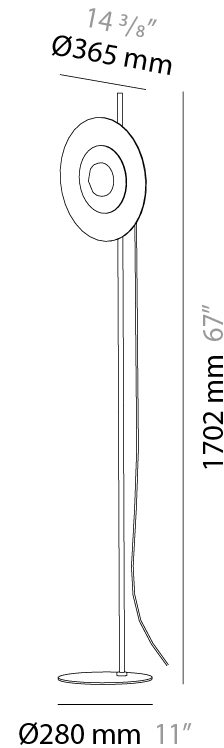

HALOS PORTABLE

D94052

base number

1. To build a product code in our configurator select the specify button on the base model # product page
2. To build a manual product code on this datasheet choose from the options listed below in blue font and add the suffix to the base model #

GENERAL

Series: Halos
Brand: Milan
Division: Design
Mounting Type: Portable
Mounting Location: Floor
Subcategory: Floor

PHYSICAL

Shape: Round
Diameter (mm): 365
Diameter (in): 14 ³/₈
Height (mm): 1702
Height (in): 67
Light Distribution: Omnidirectional
Weight (kg): 3.7
Weight (lbs): 7.999
Diffuser: Satin Glass
Fixture Finish: MBQ
Fixture Material: Glass / Metal

ELECTRICAL

Lamp Type: LED
Input Wattage (W): 9.6
Input Voltage (V): 120Vac Direct Line

LED

Color Temperature (°K): 2700
Max. Delivered Lumen (lm): 893
CRI: >90 CRI

OPTICAL

RATINGS AND CERTIFICATIONS

Certified By: CSA Certified to UL and CSA Standards
IP rating: IP20

PROJECT	
TYPE	
SPECIFIER	
QUANTITY	
DATE