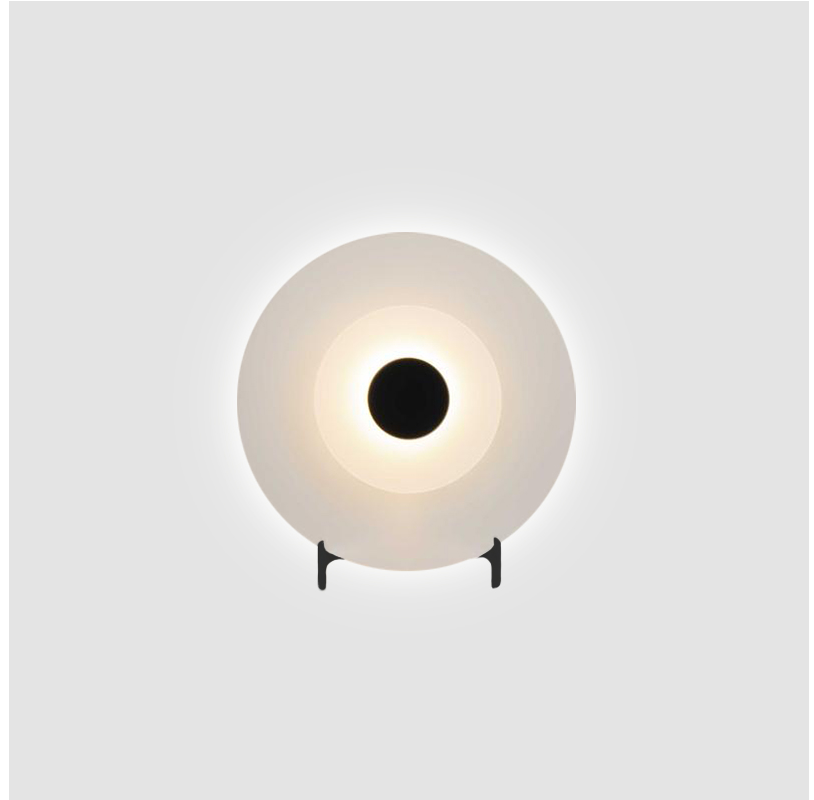

PROJECT	
TYPE	
SPECIFIER	
QUANTITY	
DATE	

HALOS PORTABLE

D94051

base number

1. To build a product code in our configurator select the specify button on the base model # product page
2. To build a manual product code on this datasheet choose from the options listed below in blue font and add the suffix to the base model #

GENERAL

Series: Halos
Brand: Milan
Division: Design
Mounting Type: Portable
Mounting Location: Table
Subcategory: Table

PHYSICAL

Shape: Round
Diameter (mm): 365
Diameter (in): 14 ³/₈
Height (mm): 365
Depth (mm): 98
Height (in): 14 ³/₈
Depth (in): 3 ⁷/₈
Light Distribution: Omnidirectional
Weight (kg): 1.8
Weight (lbs): 3.999
Diffuser: Satin Glass
Fixture Finish: MBQ
Fixture Material: Glass / Metal

ELECTRICAL

Lamp Type: LED
Input Wattage (W): 9.6
Dimming: Electronic Low Voltage Dimming
Input Voltage (V): 120Vac Direct Line

LED

Color Temperature (°K): 2700
Max. Delivered Lumen (lm): 893
CRI: >90 CRI
Lamp Life (hrs): 50000

OPTICAL

RATINGS AND CERTIFICATIONS

Certified By: CSA Certified to UL and CSA Standards
IP rating: IP20