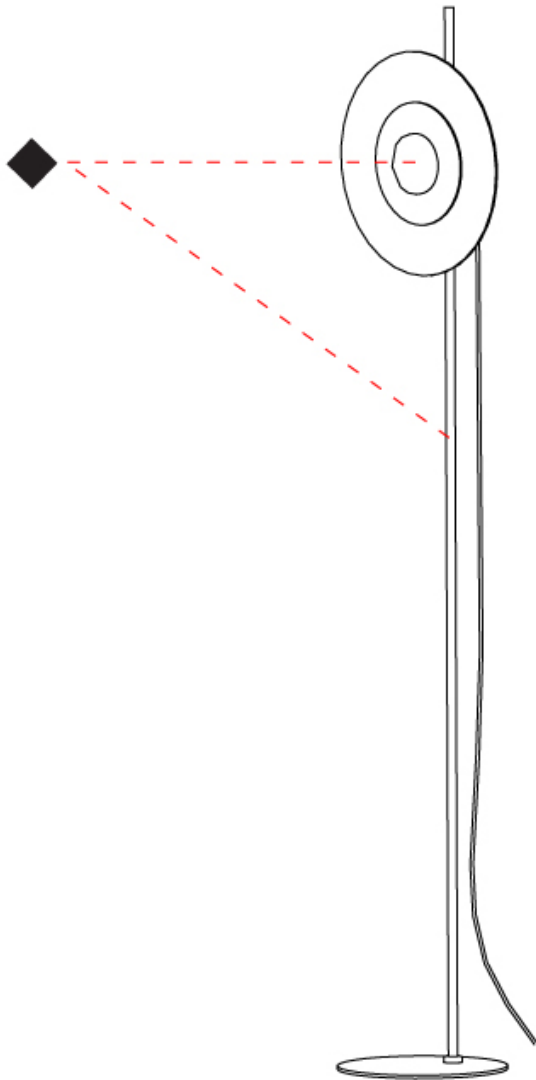

HALOS PORTABLE

D94052

PROJECT	_____
TYPE	_____
SPECIFIER	_____
QUANTITY	_____
DATE	_____

D