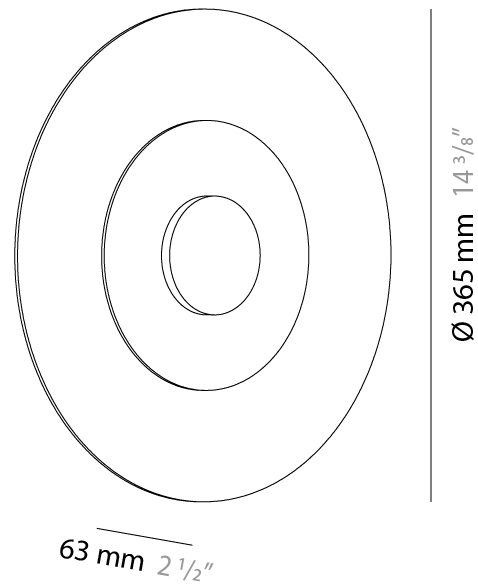

HALOS SURFACE

D93248

base number

1. To build a product code in our configurator select the specify button on the base model # product page
2. To build a manual product code on this datasheet choose from the options listed below in blue font and add the suffix to the base model #

GENERAL

Series: Halos
Brand: Milan
Division: Design
Mounting Type: Surface
Mounting Location: Wall

PHYSICAL

Shape: Round
Diameter (mm): 365
Diameter (in): 14 ³/₈
Height (mm): 365
Depth (mm): 63
Height (in): 14 ³/₈
Depth (in): 2 ¹/₂
Light Distribution: Omnidirectional
Weight (kg): 2.0
Weight (lbs): 4.499
Diffuser: Satin Glass
Fixture Finish: MBQ
Fixture Material: Glass / Metal

ELECTRICAL

Lamp Type: LED
Input Wattage (W): 9.6
Dimming: Electronic Low Voltage Dimming
Input Voltage (V): 120Vac Direct Line

LED

Color Temperature (°K): 2700
Max. Delivered Lumen (lm): 893
CRI: >90 CRI
Lamp Life (hrs): 50000

OPTICAL

RATINGS AND CERTIFICATIONS

Certified By: CSA Certified to UL and CSA Standards
IP rating: IP20

PROJECT	
TYPE	
SPECIFIER	
QUANTITY	
DATE