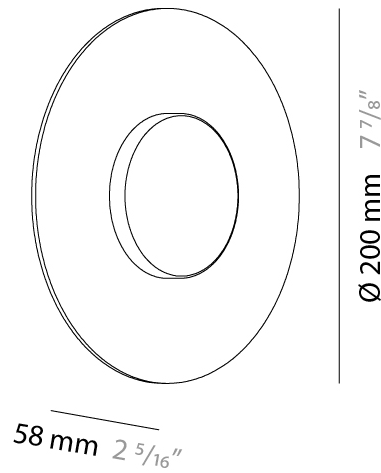

HALOS SURFACE

D93247

base number

1. To build a product code in our configurator select the specify button on the base model # product page
2. To build a manual product code on this datasheet choose from the options listed below in blue font and add the suffix to the base model #

GENERAL

Series: Halos _____
Brand: Milan _____
Division: Design _____
Mounting Type: Surface _____
Mounting Location: Wall _____

PHYSICAL

Shape: Round _____
Diameter (mm): 200 _____
Diameter (in): 7 ⁷/₈ _____
Height (mm): 200 _____
Depth (mm): 58 _____
Height (in): 7 ⁷/₈ _____
Depth (in): 2 ⁵/₁₆ _____
Light Distribution: Omnidirectional _____
Weight (kg): 0.5 _____
Weight (lbs): 0.999 _____
Diffuser: Satin Glass _____
Fixture Finish: MBQ _____
Fixture Material: Glass / Metal _____

ELECTRICAL

Lamp Type: LED _____
Input Wattage (W): 9.6 _____
Dimming: Electronic Low Voltage Dimming _____
Input Voltage (V): 120Vac Direct Line _____

LED

Color Temperature (°K): 3000 _____
Max. Delivered Lumen (lm): 893 _____
CRI: >90 CRI _____
Lamp Life (hrs): 50000 _____

OPTICAL

RATINGS AND CERTIFICATIONS

Certified By: CSA Certified to UL and CSA Standards _____
IP rating: IP20 _____