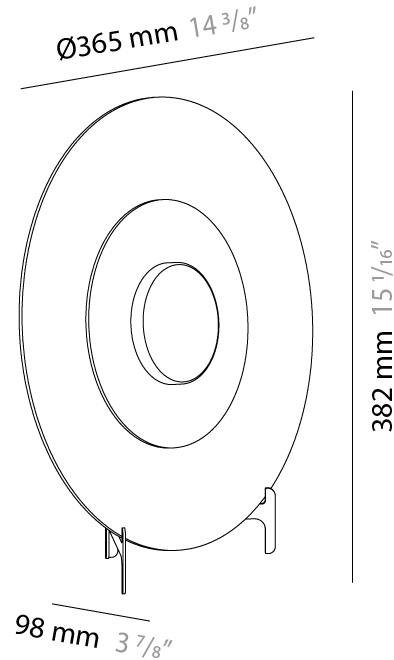

PROJECT	
TYPE	
SPECIFIER	
QUANTITY	
DATE	

HALOS PORTABLE

D94051

base number

1. To build a product code in our configurator select the specify button on the base model # product page
2. To build a manual product code on this datasheet choose from the options listed below in blue font and add the suffix to the base model #

GENERAL

Series: Halos
Brand: Milan
Division: Design
Mounting Type: Portable
Mounting Location: Table
Subcategory: Table

PHYSICAL

Shape: Round
Diameter (mm): 365
Diameter (in): 14 ³/₈
Height (mm): 365
Depth (mm): 98
Height (in): 14 ³/₈
Depth (in): 3 ⁷/₈
Light Distribution: Omnidirectional
Weight (kg): 1.8
Weight (lbs): 3.999
Diffuser: Satin Glass
Fixture Finish: MBQ
Fixture Material: Glass / Metal

ELECTRICAL

Lamp Type: LED
Input Wattage (W): 9.6
Dimming: Electronic Low Voltage Dimming
Input Voltage (V): 120Vac Direct Line

LED

Color Temperature (°K): 2700
Max. Delivered Lumen (lm): 893
CRI: >90 CRI
Lamp Life (hrs): 50000

OPTICAL

RATINGS AND CERTIFICATIONS

Certified By: CSA Certified to UL and CSA Standards
IP rating: IP20