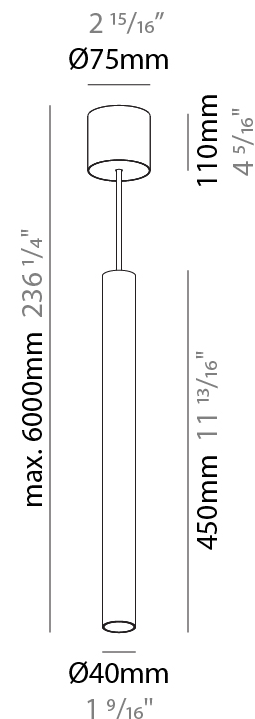

GENERAL

Series: Hangover
Subseries: Hangover Monopoint Surface Canopy
Partner: Prolicht
Division: Architectural
Installation: Suspension
Product Type: Pendant
Mounting Location: Ceiling
Light Distribution: Direct

PHYSICAL

Shape: Cylinder
Diameter (mm): 40
Diameter (in): 1 9/16
Height (mm): 450
Height (in): 17 13/16
Max. Overall Height (mm): 2450
Max. Overall Height (in): 96 7/16
Diffuser: Shine Ring 0-6
Fixture Finish: SSR / BKV / CWI / CRY / HAB / UFT / ITA / RUA / FTG / MYG / LOD / PUS / FRO / FUP / KIA / POP / BLS / SPG / MEY / GOH / CHC / COM / ABZ / JAG / OBR / MOS / ROR
Fixture Material: Aluminum
Cable Details: 2000mm / 6000mm Cable in White / Black / Orange / Red

ELECTRICAL

Lamp Type: LED (Zhaga Standard)
Input Wattage (W): 10.9
Total Output Wattage (W): 9
Dimming: Non-Dimmable
Driver Included: Yes
Driver Location: Integrated
Driver Type: Constant Current
Driver Class: Class 2
Housing: ENCP3
Input Voltage (V): 120
Constant Current (MA): 500
Upon Request: Remote: 0-10Vdc dimming / Phase dimming 120Vac

LED

Number of LEDs: 1
Color Temperature (°K): 2700 / 3000 / 4000
Max. Delivered Lumen (lm): 842
CRI: >90 CRI
Efficiency (%): 86
Lamp Life (hrs): 50000
Upon Request: ***3500K available in minimum quantities (larger quantities upon request)

OPTICAL

Reflector: 40 / 50

RATINGS AND CERTIFICATIONS

Certified By: Certified for North American Standards
IP rating: IP20