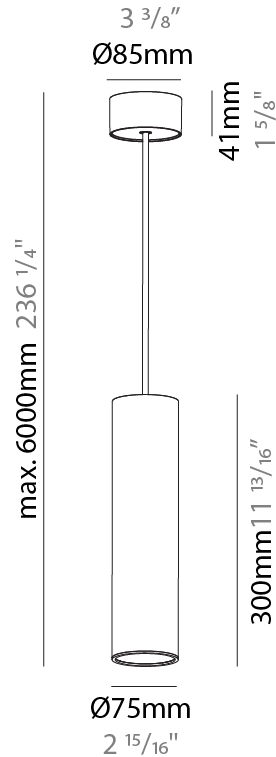

GENERAL

Series: Hangover
Subseries: Hangover Monopoint Surface Canopy
Partner: Prolicht
Division: Architectural
Installation: Suspension
Product Type: Pendant
Mounting Location: Ceiling
Light Distribution: Direct

PHYSICAL

Shape: Cylinder
Diameter (mm): 75
Diameter (in): 2 15/16
Height (mm): 300
Height (in): 11 13/16
Max. Overall Height (mm): 2300
Max. Overall Height (in): 90 9/16
Diffuser: Shine Ring 0-6
Fixture Finish: SSR / BKV / CWI / CRY / HAB / UFT / ITA / RUA / FTG / MYG / LOD / PUS / FRO / FUP / KIA / POP / BLS / SPG / MEY / GOH / CHC / COM / ABZ / JAG / OBR / MOS / ROR
Fixture Material: Aluminum
Cable Details: 2000mm / 6000mm Cable in White / Black / Orange / Red

ELECTRICAL

Lamp Type: LED (Zhaga Standard)
Input Wattage (W): 10.9
Total Output Wattage (W): 9
Dimming: Non-Dimmable
Driver Included: Yes
Driver Location: Integrated
Driver Type: Constant Current
Driver Class: Class 2
Housing: ENCP3
Input Voltage (V): 120
Constant Current (MA): 500
Upon Request: Remote: 0-10Vdc dimming / Phase dimming 120Vac

LED

Number of LEDs: 1
Color Temperature (°K): 2700 / 3000 / 4000
Max. Delivered Lumen (lm): 923
CRI: >90 CRI
Efficiency (%): 86
Lamp Life (hrs): 50000

OPTICAL

Reflector: 18 / 36 / 52

RATINGS AND CERTIFICATIONS

Certified By: Certified for North American Standards
IP rating: IP20