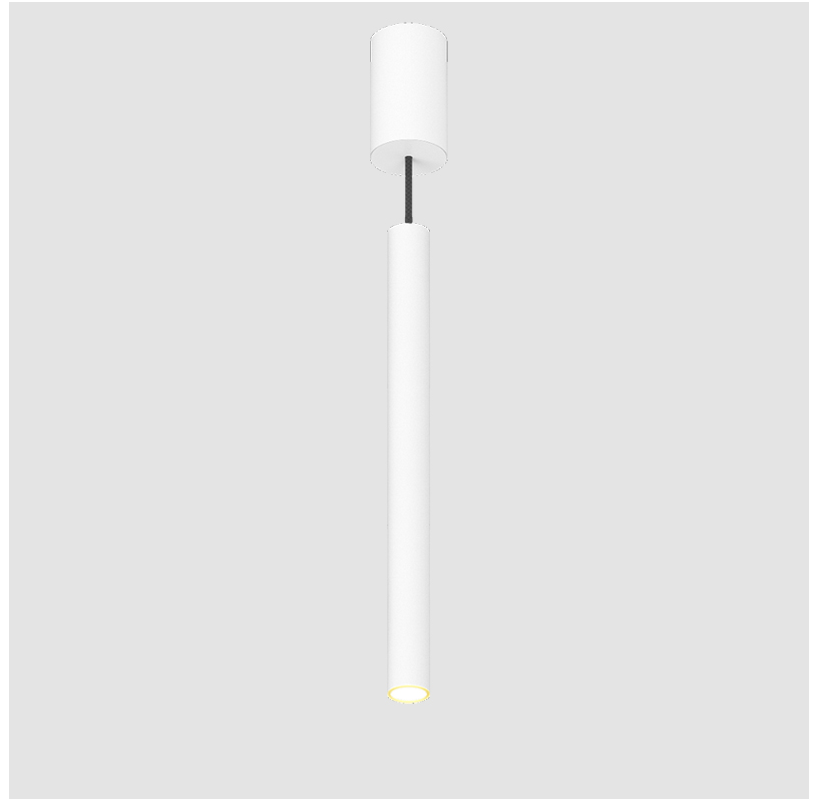

GENERAL

Series: Hangover
Subseries: Hangover Monopoint Surface Canopy
Partner: Prolicht
Division: Architectural
Installation: Suspension
Product Type: Pendant
Mounting Location: Ceiling
Light Distribution: Direct

PHYSICAL

Shape: Cylinder
Diameter (mm): 40
Diameter (in): 1 9/16
Height (mm): 450
Height (in): 17 13/16
Max. Overall Height (mm): 2450
Max. Overall Height (in): 96 7/16
Diffuser: Shine Ring 0-6
Fixture Finish: SSR / BKV / CWI / CRY / HAB / UFT / ITA / RUA / FTG / MYG / LOD / PUS / FRO / FUP / KIA / POP / BLS / SPG / MEY / GOH / CHC / COM / ABZ / JAG / OBR / MOS / ROR
Fixture Material: Aluminum
Cable Details: 2000mm / 6000mm Cable in White / Black / Orange / Red

ELECTRICAL

Lamp Type: LED (Zhaga Standard)
Input Wattage (W): 10.9
Total Output Wattage (W): 9
Dimming: Non-Dimmable
Driver Included: Yes
Driver Location: Integrated
Driver Type: Constant Current
Driver Class: Class 2
Housing: ENCP3
Input Voltage (V): 120
Constant Current (MA): 500
Upon Request: Remote: 0-10Vdc dimming / Phase dimming 120Vac

LED

Number of LEDs: 1
Color Temperature (°K): 2700 / 3000 / 4000
Max. Delivered Lumen (lm): 842
CRI: >90 CRI
Efficiency (%): 86
Lamp Life (hrs): 50000
Upon Request: ***3500K available in minimum quantities (larger quantities upon request)

OPTICAL

Reflector: 40 / 50

RATINGS AND CERTIFICATIONS

Certified By: Certified for North American Standards
IP rating: IP20