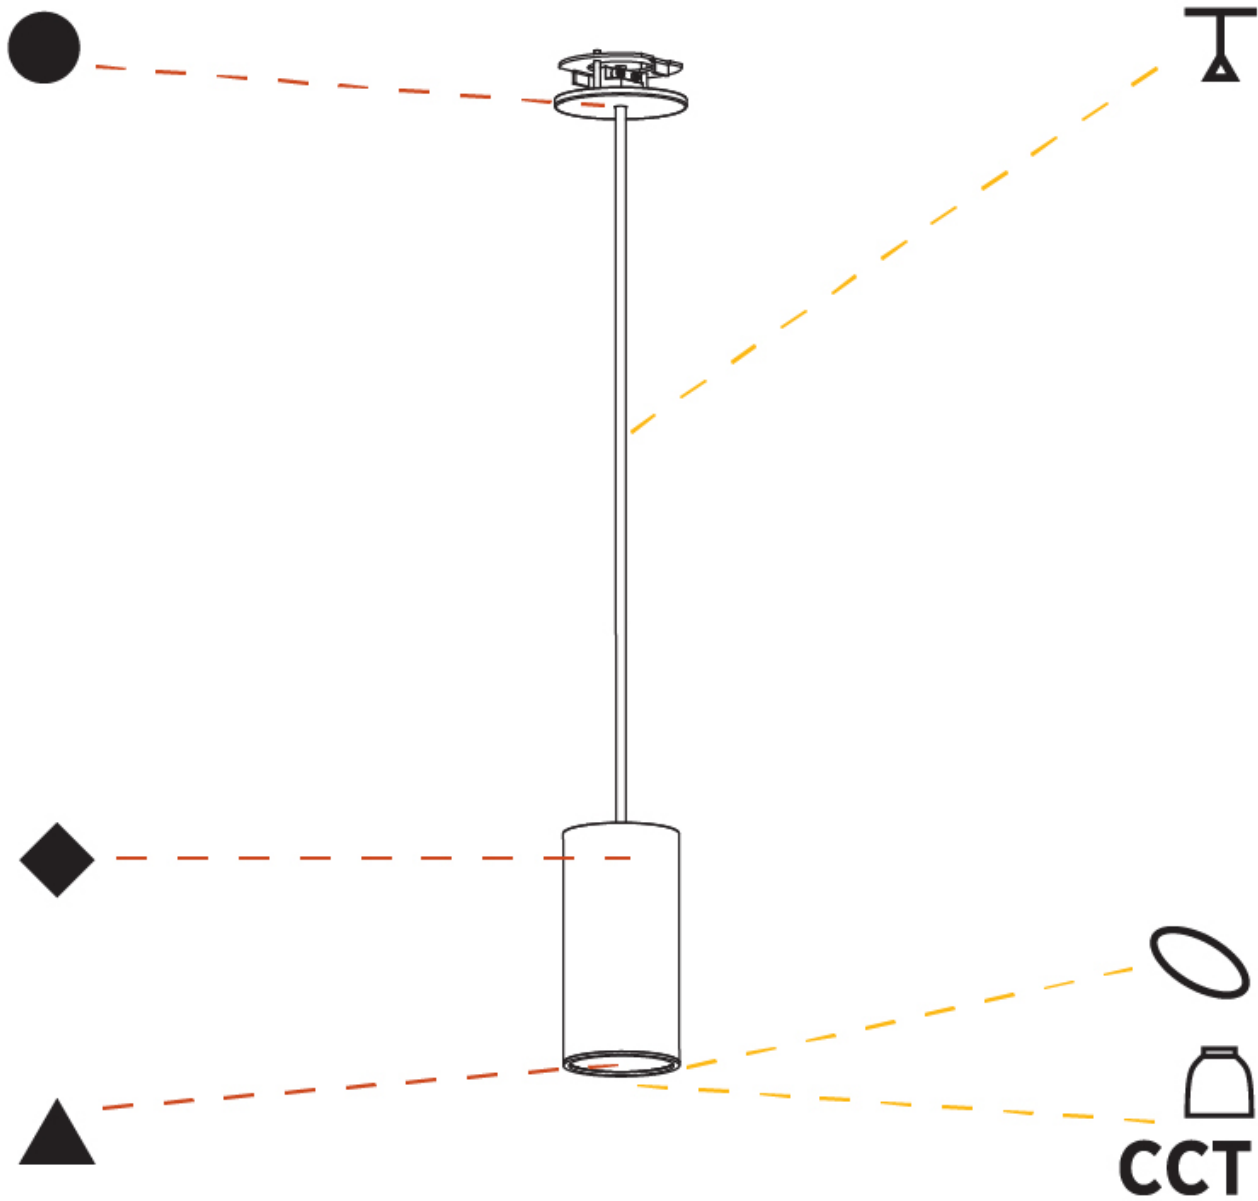

PROJECT	_____
TYPE	_____
SPECIFIER	_____
QUANTITY	_____
DATE	_____

HANGOVER MONOPOINT RECESSED CANOPY SUSPENSION

A300150-

A