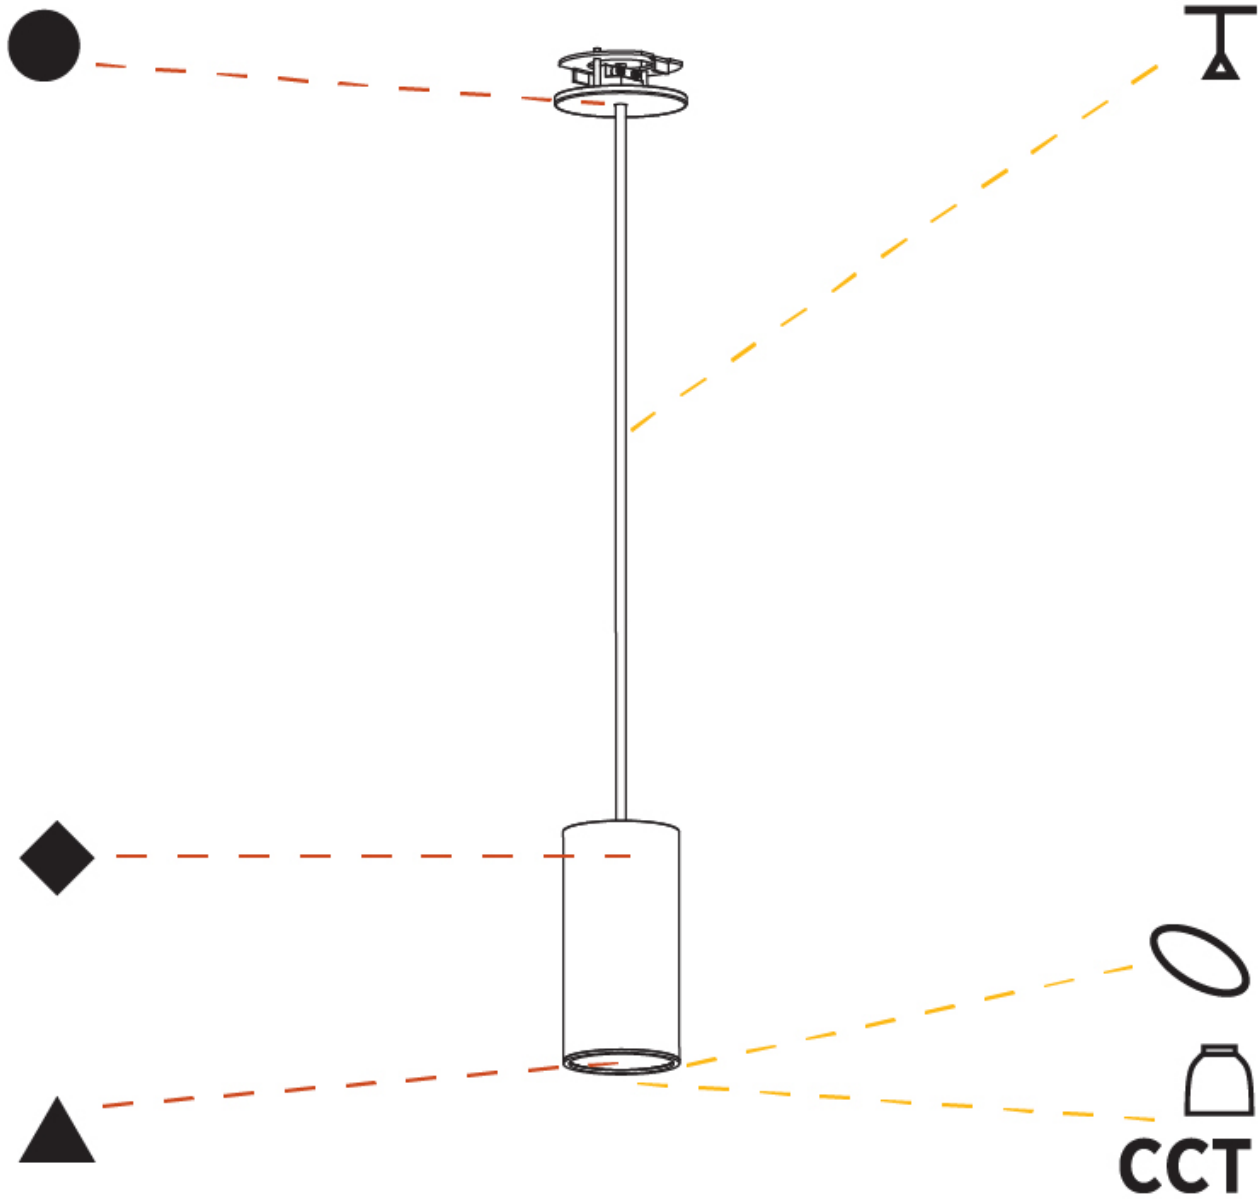

PROJECT
TYPE
SPECIFIER
QUANTITY
DATE

HANGOVER MONOPOINT RECESSED CANOPY SUSPENSION

A300156-

A