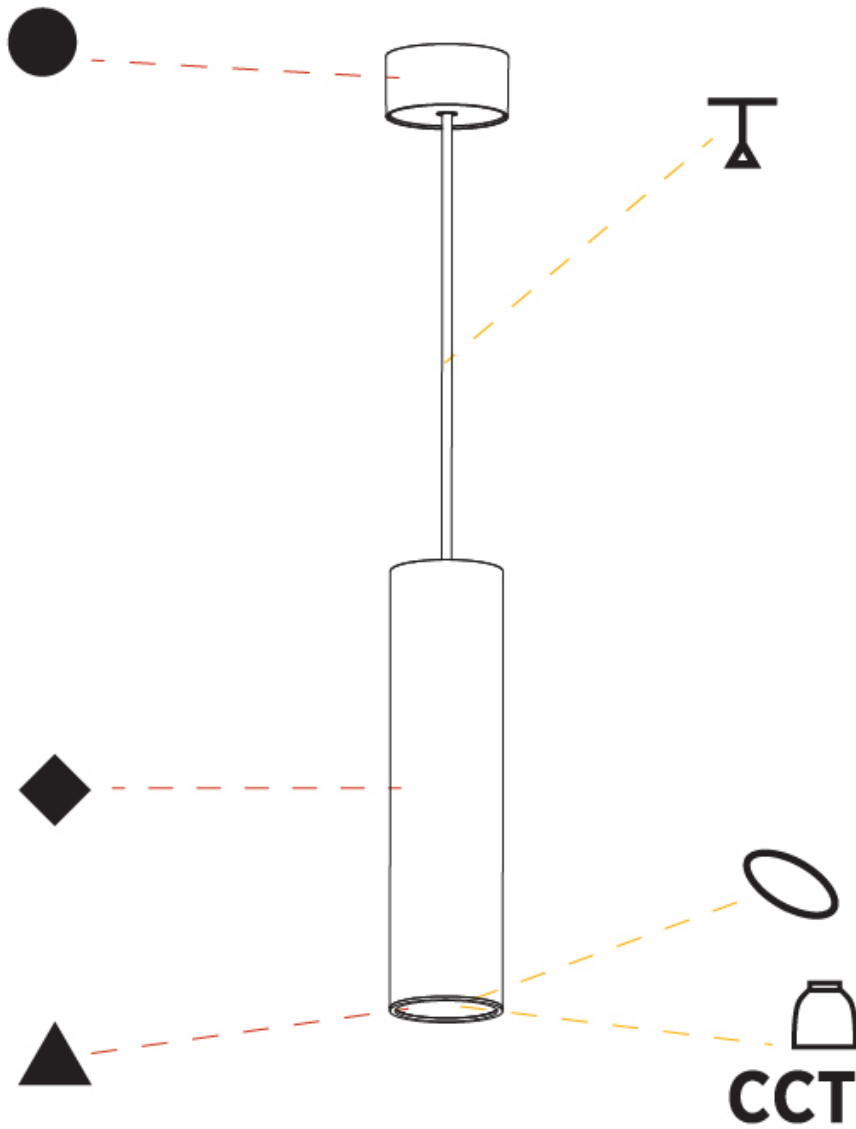

HANGOVER MONOPOINT SURFACE CANOPY SUSPENSION

A300167-

PROJECT	_____
TYPE	_____
SPECIFIER	_____
QUANTITY	_____
DATE	_____

A