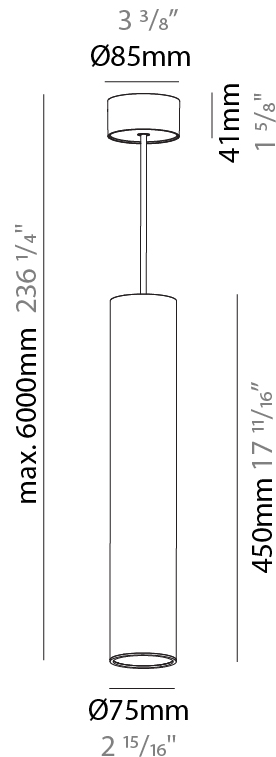

GENERAL

Series: Hangover
Subseries: Hangover Monopoint Surface Canopy
Partner: Prolicht
Division: Architectural
Installation: Suspension
Product Type: Pendant
Mounting Location: Ceiling
Light Distribution: Direct

PHYSICAL

Shape: Cylinder
Diameter (mm): 75
Diameter (in): 2 ¹⁵/₁₆
Height (mm): 450
Height (in): 17 ¹¹/₁₆
Max. Overall Height (mm): 2450
Max. Overall Height (in): 96 ⁷/₁₆
Diffuser: Shine Ring 0-6
Fixture Finish: SSR / BKV / CWI / CRY / HAB / UFT / ITA / RUA / FTG / MYG / LOD / PUS / FRO / FUP / KIA / POP / BLS / SPG / MEY / GOH / CHC / COM / ABZ / JAG / OBR / MOS / ROR
Fixture Material: Aluminum
Cable Details: 2000mm / 6000mmm Cable in White / Black / Orange / Red

ELECTRICAL

Lamp Type: LED (Zhaga Standard)
Input Wattage (W): 20
Total Output Wattage (W): 18.9
Dimming: Non-Dimmable
Driver Included: Yes
Driver Location: Integrated
Driver Type: Constant Current
Driver Class: Class 2
Housing: ENCP3
Input Voltage (V): 120
Constant Current (MA): 500
Upon Request: Remote: 0-10Vdc dimming / Phase dimming 120Vac

LED

Number of LEDs: 1
Color Temperature (°K): 2700 / 3000 / 4000
Max. Delivered Lumen (lm): 1680
CRI: >90 CRI
Efficiency (%): 86
Lamp Life (hrs): 50000

OPTICAL

Reflector: 18 / 36 / 52

RATINGS AND CERTIFICATIONS

Certified By: Certified for North American Standards
IP rating: IP20