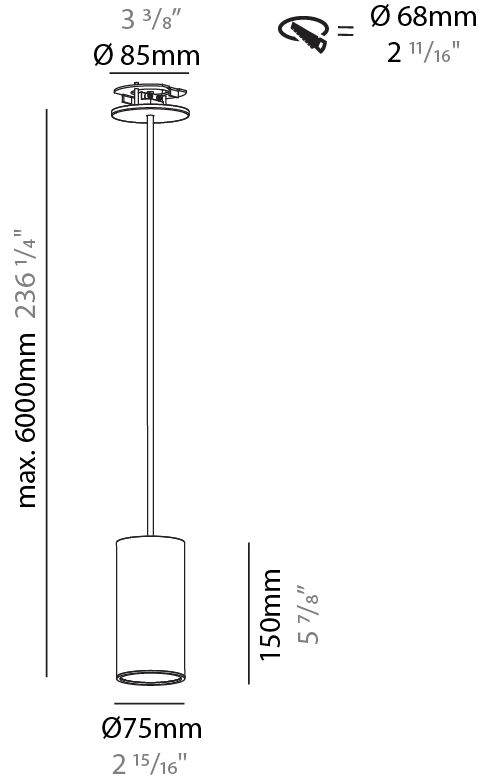

PHYSICAL

Shape: Cylinder
Diameter (mm): 75
Diameter (in): 2 ¹⁵/₁₆
Height (mm): 150
Height (in): 5 ⁷/₈
Max. Overall Height (mm): 2150
Max. Overall Height (in): 84 ⁵/₈
Diffuser: Shine Ring 0-6
Fixture Finish: SSR / BKV / CWI / CRY / HAB / UFT / ITA / RUA / FTG / MYG / LOD / PUS / FRO / FUP / KIA / POP / BLS / SPG / MEY / GOH / CHC / COM / ABZ / JAG / OBR / MOS / ROR
Fixture Material: Aluminum
Cable Details: 2000mm / 4000mm Cable in White / Black / Orange / Red
Cut-out Measurements: 68mm / 2 11/16"

ELECTRICAL

Lamp Type: LED (Zhaga Standard)
Input Wattage (W): 10.9
Total Output Wattage (W): 9
Dimming: Tri-Mode (Non-Dimming and Phase Dimming (120Vac only) and 0-10V Dimming)
Driver Included: Yes
Driver Location: External
Driver Type: Constant Current - Universal
Driver Class: Class 2
Housing: ENCP3 w/Quick Connect
Input Voltage (V): 120 - 277
Constant Current (MA): 500

LED

Number of LEDs: 1
Color Temperature (°K): 2700 / 3000 / 4000
Max. Delivered Lumen (lm): 923
CRI: >90 CRI
Lamp Life (hrs): 50000
Upon Request: ***3500K available in minimum quantities (larger quantities upon request)

OPTICAL

Reflector: 18 / 36 / 52

RATINGS AND CERTIFICATIONS

Certified By: Certified for North American Standards
IP rating: IP20

PROJECT
TYPE
SPECIFIER
QUANTITY
DATE