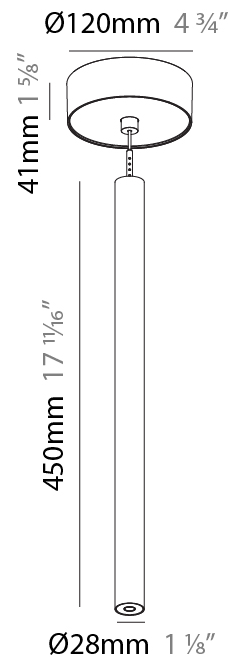

GENERAL

Series: Hangover
Subseries: Hangover Plug Monopoint Surface Canopy
Partner: Prolicht
Division: Architectural
Installation: Suspension
Product Type: Pendant
Mounting Location: Ceiling
Light Distribution: Direct

PHYSICAL

Shape: Cylinder
Diameter (mm): 28
Diameter (in): 1 1/8
Height (mm): 450
Height (in): 17 11/16
Max. Overall Height (mm): 2450
Max. Overall Height (in): 96 7/16
Weight (kg): 0.504
Weight (lbs): 1.11
Fixture Finish: SSR / BKV / CWI / CRY / HAB / UFT / ITA / RUA / FTG / MYG / LOD / PUS / FRO / FUP / KIA / POP / BLS / SPG / MEY / GOH / CHC / COM / ABZ / JAG / OBR / MOS / ROR
Fixture Material: Aluminum
Cable Details: 2000mm or 4000mm Black Cable

ELECTRICAL

Lamp Type: LED (Zhaga Standard)
Input Wattage (W): 6.6
Total Output Wattage (W): 6
Dimming: Tri-Mode (Non-Dimming and Phase Dimming (120Vac only) and 0-10V Dimming)
Driver Included: Yes
Driver Location: External
Driver Type: Constant Current - Universal
Driver Class: Class 2
Housing: ENCP3 w/quick connect
Input Voltage (V): 120 - 277
Constant Current (MA): 500

LED

Number of LEDs: 1
Color Temperature (°K): 2700 / 3000 / 4000
Max. Delivered Lumen (lm): 330 / 360 / 380
CRI: >90 CRI
Lamp Life (hrs): 50000
Upon Request: ***3500K available in minimum quantities (larger quantities upon request)

OPTICAL

Optic°: 24 / 32 / 34 / 55 / 58

RATINGS AND CERTIFICATIONS

Certified By: Certified for North American Standards
IP rating: IP20