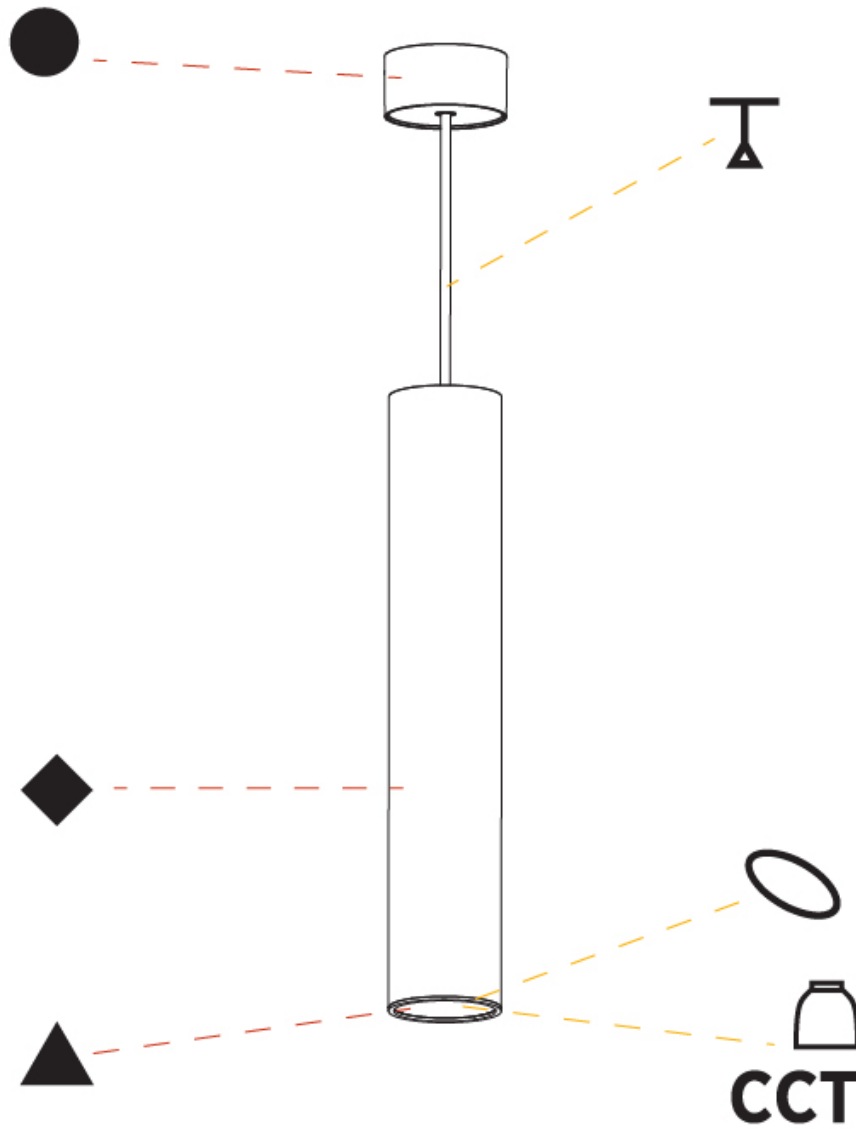

A

| | |
|-----------|-------|
| PROJECT | _____ |
| TYPE | _____ |
| SPECIFIER | _____ |
| QUANTITY | _____ |
| DATE | _____ |

HANGOVER PLUG MONOPOINT SURFACE CANOPY SUSPENSION

A30824-

| | | | | | | |
|-------------|-------------|-----------|------------|----------|---------|---------|
| base number | Color | Finishes | Finishes | Finishes | Lens | Cable |
| | Temperature | (Diamond) | (Triangle) | (Circle) | Options | Options |