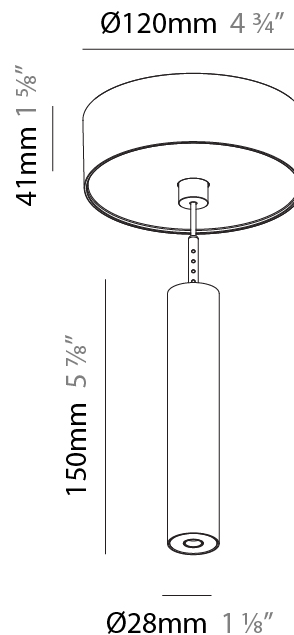

GENERAL

Series: Hangover
Subseries: Hangover Plug Monopoint Surface Canopy
Partner: Prolicht
Division: Architectural
Installation: Suspension
Product Type: Pendant
Mounting Location: Ceiling
Light Distribution: Direct

PHYSICAL

Shape: Cylinder
Diameter (mm): 28
Diameter (in): 1 1/8
Height (mm): 150
Height (in): 5 7/8
Max. Overall Height (mm): 2150
Max. Overall Height (in): 84 3/8
Weight (kg): 0.422
Weight (lbs): 0.93
Fixture Finish: SSR / BKV / CWI / CRY / HAB / UFT / ITA / RUA / FTG / MYG / LOD / PUS / FRO / FUP / KIA / POP / BLS / SPG / MEY / GOH / CHC / COM / ABZ / JAG / OBR / MOS / ROR
Fixture Material: Aluminum
Cable Details: 2000mm or 4000mm Black Cable

ELECTRICAL

Lamp Type: LED (Zhaga Standard)
Input Wattage (W): 6.6
Total Output Wattage (W): 6
Dimming: Tri-Mode (Non-Dimming and Phase Dimming (120Vac only) and 0-10V Dimming)
Driver Included: Yes
Driver Location: External
Driver Type: Constant Current - Universal
Driver Class: Class 2
Housing: ENCP3 w/Quick Connect
Input Voltage (V): 120 - 277
Constant Current (MA): 500

LED

Number of LEDs: 1
Color Temperature (°K): 2700 / 3000 / 4000
Max. Delivered Lumen (lm): 330 / 360 / 380
CRI: >90 CRI
Efficiency (%): 86
Lamp Life (hrs): 50000
Upon Request: ***3500K available in minimum quantities (larger quantities upon request)

OPTICAL

Optic°: 24 / 32 / 34 / 55 / 58

RATINGS AND CERTIFICATIONS

Certified By: Certified for North American Standards
IP rating: IP20