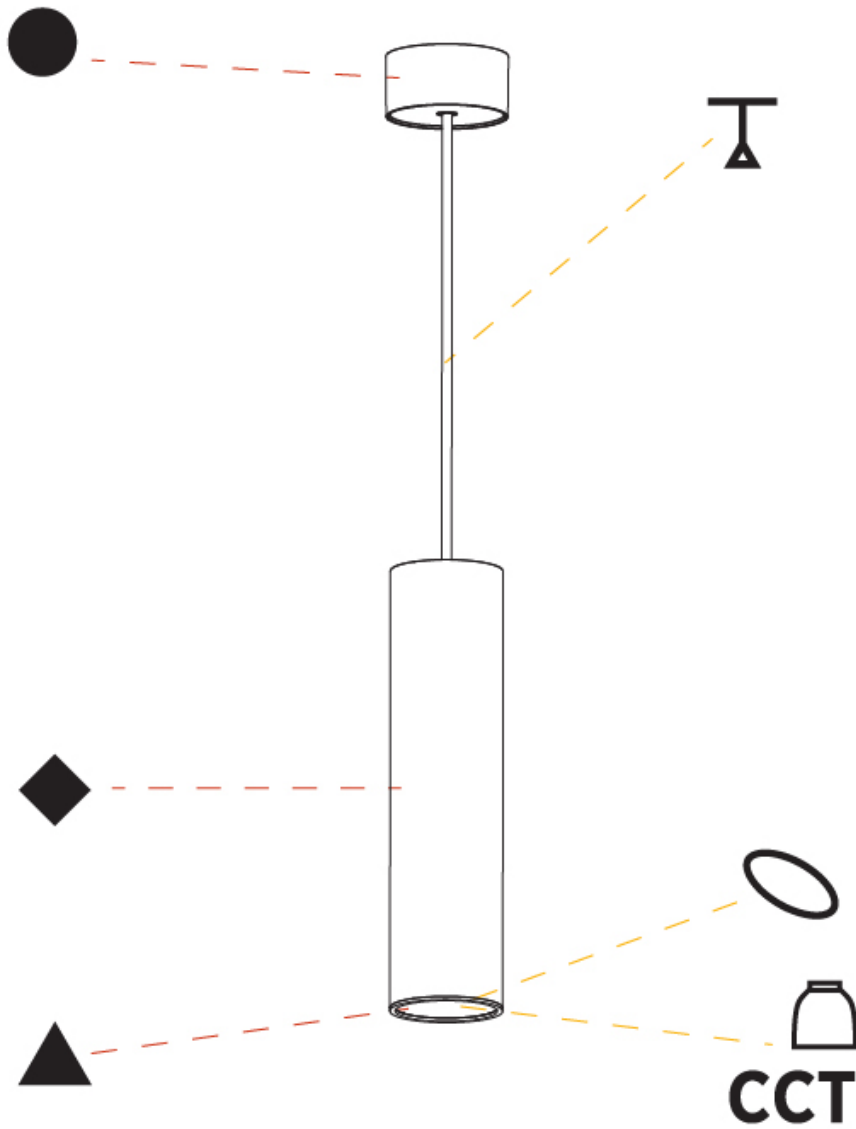

HANGOVER MONOPOINT SURFACE CANOPY SUSPENSION

A300166-

PROJECT	
TYPE	
SPECIFIER	
QUANTITY	
DATE