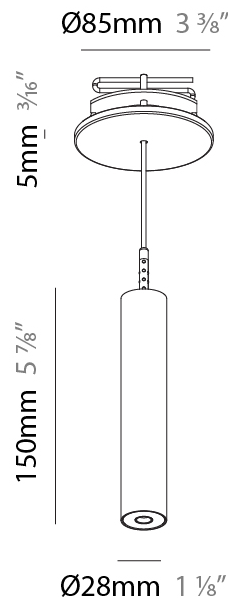

ELECTRICAL

Lamp Type: LED (Zhaga Standard)
Input Wattage (W): 6.6
Total Output Wattage (W): 6
Dimming: Tri-Mode (Non-Dimming and Phase Dimming (120Vac only) and 0-10V Dimming)
Driver Included: Yes
Driver Location: External
Driver Type: Constant Current - Universal
Driver Class: Class 2
Housing: ENCP3 w/Quick Connect
Input Voltage (V): 120 - 277
Constant Current (MA): 500

LED

Number of LEDs: 1
Color Temperature (°K): 2700 / 3000 / 4000
Max. Delivered Lumen (lm): 330 / 360 / 380
CRI: >90 CRI
Lamp Life (hrs): 50000
Upon Request: ***3500K available in minimum quantities (larger quantities upon request)

OPTICAL

Optic°: 24 / 32 / 34 / 55 / 58

RATINGS AND CERTIFICATIONS

Certified By: Certified for North American Standards
IP rating: IP20

Zaneen Group Inc. © 2026, T 1800-388-3382, F 416-247-9319, www.zaneen.com

Available for International specifications by adding 'INT' at the end of the existing Model #. For assistance on 'custom' specifications, contact zteam@zaneen.com. In a constant effort to supply the best product, we reserve the right to change specifications or materials without notice. The most recent specification sheets are found at zaneen.com