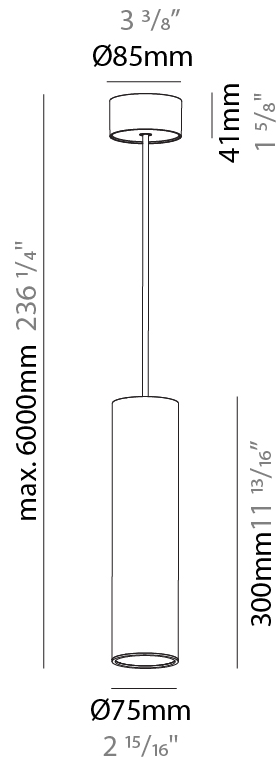

GENERAL

Series: Hangover
Subseries: Hangover Monopoint Surface Canopy
Partner: Prolicht
Division: Architectural
Installation: Suspension
Product Type: Pendant
Mounting Location: Ceiling
Light Distribution: Direct / Indirect

PHYSICAL

Shape: Cylinder
Diameter (mm): 75
Diameter (in): 2 ¹⁵/₁₆
Height (mm): 300
Height (in): 11 ¹³/₁₆
Max. Overall Height (mm): 2300
Max. Overall Height (in): 90 ⁹/₁₆
Diffuser: Shine Ring 0-6
Fixture Finish: SSR / BKV / CWI / CRY / HAB / UFT / ITA / RUA / FTG / MYG / LOD / PUS / FRO / FUP / KIA / POP / BLS / SPG / MEY / GOH / CHC / COM / ABZ / JAG / OBR / MOS / ROR
Fixture Material: Aluminum
Cable Details: 2000mm / 6000mm Cable in White / Black / Orange / Red

ELECTRICAL

Lamp Type: LED (Zhaga Standard)
Input Wattage (W): 20.8
Total Output Wattage (W): 19
Dimming: Tri-Mode (Non-Dimming and Phase Dimming (120Vac only) and 0-10V Dimming)
Driver Included: Yes
Driver Location: External
Driver Type: Constant Current - Universal
Driver Class: Class 2
Housing: ENCP3
Input Voltage (V): 120 - 277
Constant Current (MA): 500

LED

Number of LEDs: 2
Color Temperature (°K): 2700 / 3000 / 4000
Max. Delivered Lumen (lm): 1821
CRI: >90 CRI
Efficiency (%): 86
Lamp Life (hrs): 50000

OPTICAL

Reflector°: 18 / 36 / 52

RATINGS AND CERTIFICATIONS

Certified By: Certified for North American Standards
IP rating: IP20