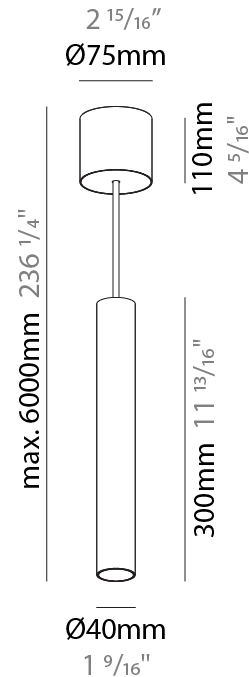

GENERAL

Series: Hangover
Subseries: Hangover Monopoint Surface Canopy
Partner: Prolicht
Division: Architectural
Installation: Suspension
Product Type: Pendant
Mounting Location: Ceiling
Light Distribution: Direct

PHYSICAL

Shape: Cylinder
Diameter (mm): 40
Diameter (in): 1 9/16
Height (mm): 300
Height (in): 11 13/16
Max. Overall Height (mm): 2300
Max. Overall Height (in): 90 9/16
Diffuser: Shine Ring 0-6
Fixture Finish: SSR / BKV / CWI / CRY / HAB / UFT / ITA / RUA / FTG / MYG / LOD / PUS / FRO / FUP / KIA / POP / BLS / SPG / MEY / GOH / CHC / COM / ABZ / JAG / OBR / MOS / ROR
Fixture Material: Aluminum
Cable Details: 2000mm / 6000mm Cable in White / Black / Orange / Red

ELECTRICAL

Lamp Type: LED (Zhaga Standard)
Input Wattage (W): 10.9
Total Output Wattage (W): 9
Dimming: Non-Dimmable
Driver Included: Yes
Driver Location: Integrated
Driver Type: Constant Current
Driver Class: Class 2
Input Voltage (V): 120
Constant Current (MA): 500
Upon Request: Remote: 0-10Vdc dimming / Phase dimming 120Vac

LED

Number of LEDs: 1
Color Temperature (°K): 2700 / 3000 / 4000
Max. Delivered Lumen (lm): 842
CRI: >90 CRI
Efficiency (%): 86
Lamp Life (hrs): 50000
Upon Request: ***3500K available in minimum quantities (larger quantities upon request)

OPTICAL

Reflector°: 40 / 50

RATINGS AND CERTIFICATIONS

Certified By: Certified for North American Standards
IP rating: IP20