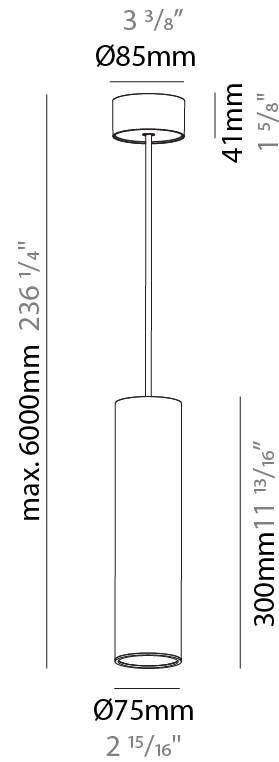

GENERAL

Series: Hangover
Subseries: Hangover Monopoint Surface Canopy
Partner: Prolicht
Division: Architectural
Installation: Suspension
Product Type: Pendant
Mounting Location: Ceiling
Light Distribution: Direct

PHYSICAL

Shape: Cylinder
Diameter (mm): 75
Diameter (in): 2 ¹⁵/₁₆
Height (mm): 300
Height (in): 11 ¹³/₁₆
Max. Overall Height (mm): 2300
Max. Overall Height (in): 90 ⁹/₁₆
Diffuser: Shine Ring 0-6
Fixture Finish: SSR / BKV / CWI / CRY / HAB / UFT / ITA / RUA / FTG / MYG / LOD / PUS / FRO / FUP / KIA / POP / BLS / SPG / MEY / GOH / CHC / COM / ABZ / JAG / OBR / MOS / ROR
Fixture Material: Aluminum
Cable Details: 2000mm / 6000mm Cable in White / Black / Orange / Red

ELECTRICAL

Lamp Type: LED (Zhaga Standard)
Input Wattage (W): 10.9
Total Output Wattage (W): 9
Dimming: Non-Dimmable
Driver Included: Yes
Driver Location: Integrated
Driver Type: Constant Current
Driver Class: Class 2
Housing: ENCP3
Input Voltage (V): 120
Constant Current (MA): 500
Upon Request: Remote: 0-10Vdc dimming / Phase dimming 120Vac

LED

Number of LEDs: 1
Color Temperature (°K): 2700 / 3000 / 4000
Max. Delivered Lumen (lm): 923
CRI: >90 CRI
Efficiency (%): 86
Lamp Life (hrs): 50000

OPTICAL

Reflector: 18 / 36 / 52

RATINGS AND CERTIFICATIONS

Certified By: Certified for North American Standards
IP rating: IP20