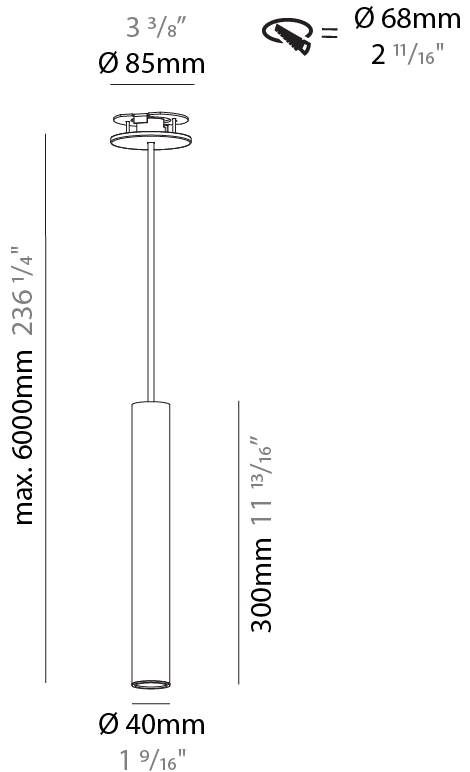

GENERAL

Series: Hangover
Subseries: Hangover Monopoint Recessed Canopy
Partner: Prolicht
Division: Architectural
Installation: Suspension
Product Type: Pendant
Mounting Location: Ceiling
Light Distribution: Direct

PHYSICAL

Shape: Cylinder
Diameter (mm): 40
Diameter (in): 1 9/16
Height (mm): 300
Height (in): 11 13/16
Max. Overall Height (mm): 2300
Max. Overall Height (in): 90 9/16
Diffuser: Shine Ring 0-6
Fixture Finish: SSR / BKV / CWI / CRY / HAB / UFT / ITA / RUA / FTG / MYG / LOD / PUS / FRO / FUP / KIA / POP / BLS / SPG / MEY / GOH / CHC / COM / ABZ / JAG / OBR / MOS / ROR
Fixture Material: Aluminum
Cable Details: 2000mm / 6000mm Cable in White / Black / Orange / Red
Cut-out Measurements: 68mm / 2 11/16"

ELECTRICAL

Lamp Type: LED (Zhaga Standard)
Input Wattage (W): 10.9
Total Output Wattage (W): 9
Dimming: Non-Dimmable
Driver Included: Yes
Driver Location: External
Driver Type: Constant Current
Driver Class: Class 2
Input Voltage (V): 120
Constant Current (mA): 500
Upon Request: Remote: 0-10Vdc dimming / Phase dimming 120Vac

LED

Number of LEDs: 1
Color Temperature (°K): 2700 / 3000 / 4000
Max. Delivered Lumen (lm): 842
CRI: >90 CRI
Lamp Life (hrs): 50000
Upon Request: ***3500K available in minimum quantities (larger quantities upon request)

OPTICAL

Reflector°: 40 / 50

RATINGS AND CERTIFICATIONS

Certified By: Certified for North American Standards
IP rating: IP20