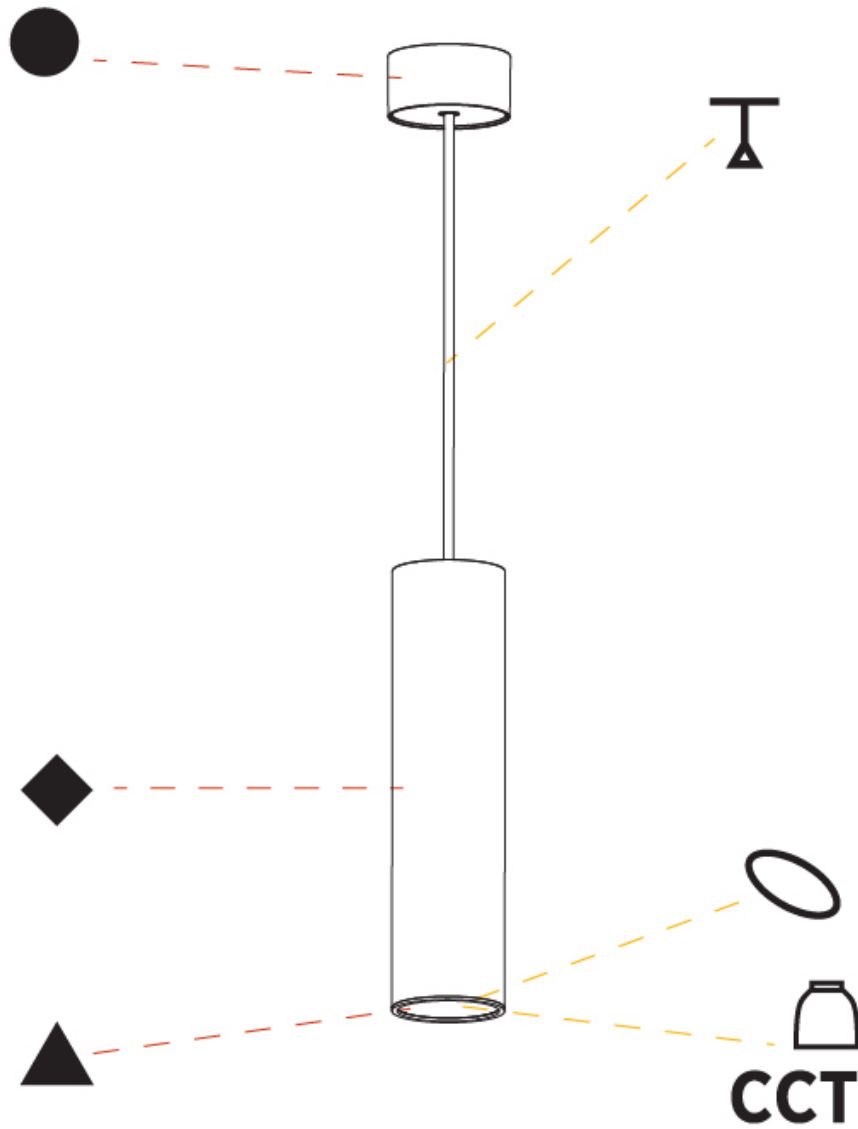

HANGOVER MONOPOINT SURFACE CANOPY SUSPENSION

A300167-

PROJECT
TYPE
SPECIFIER
QUANTITY
DATE

A