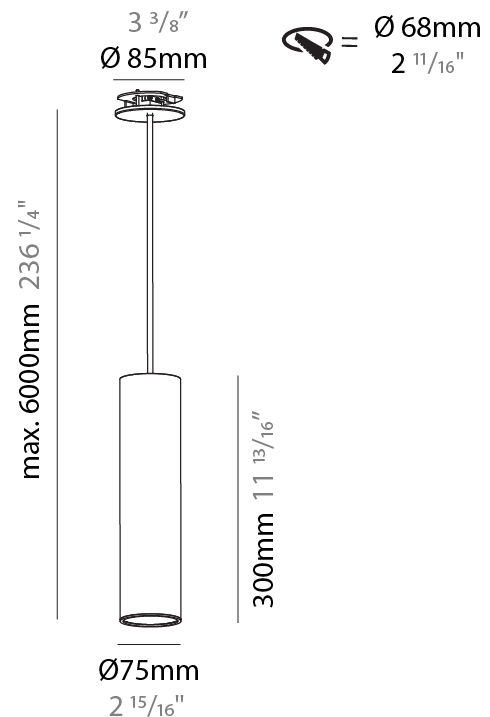

GENERAL

Series: Hangover
Subseries: Hangover Monopoint Recessed Canopy
Partner: Prolicht
Division: Architectural
Installation: Suspension
Product Type: Pendant
Mounting Location: Ceiling
Light Distribution: Direct

PHYSICAL

Shape: Cylinder
Diameter (mm): 75
Diameter (in): 2 ¹⁵/₁₆
Height (mm): 300
Height (in): 11 ¹³/₁₆
Max. Overall Height (mm): 2300
Max. Overall Height (in): 90 ⁹/₁₆
Diffuser: Shine Ring 0-6
Fixture Finish: SSR / BKV / CWI / CRY / HAB / UFT / ITA / RUA / FTG / MYG / LOD / PUS / FRO / FUP / KIA / POP / BLS / SPG / MEY / GOH / CHC / COM / ABZ / JAG / OBR / MOS / ROR
Fixture Material: Aluminum
Cable Details: 2000mm / 6000mm Cable in White / Black / Orange / Red
Cut-out Measurements: 68mm / 2 11/16"

ELECTRICAL

Lamp Type: LED (Zhaga Standard)
Input Wattage (W): 10.9
Total Output Wattage (W): 9
Dimming: Tri-Mode (Non-Dimming and Phase Dimming (120Vac only) and 0-10V Dimming)
Driver Included: Yes
Driver Location: External
Driver Type: Constant Current - Universal
Driver Class: Class 2
Housing: ENCP3 w/Quick Connect
Input Voltage (V): 120 - 277
Constant Current (MA): 500

LED

Number of LEDs: 1
Color Temperature (°K): 2700 / 3000 / 4000
Max. Delivered Lumen (lm): 923
CRI: >90 CRI
Lamp Life (hrs): 50000
Upon Request: ***3500K available in minimum quantities (larger quantities upon request)

OPTICAL

Reflector: 18 / 36 / 52

RATINGS AND CERTIFICATIONS

Certified By: Certified for North American Standards
IP rating: IP20