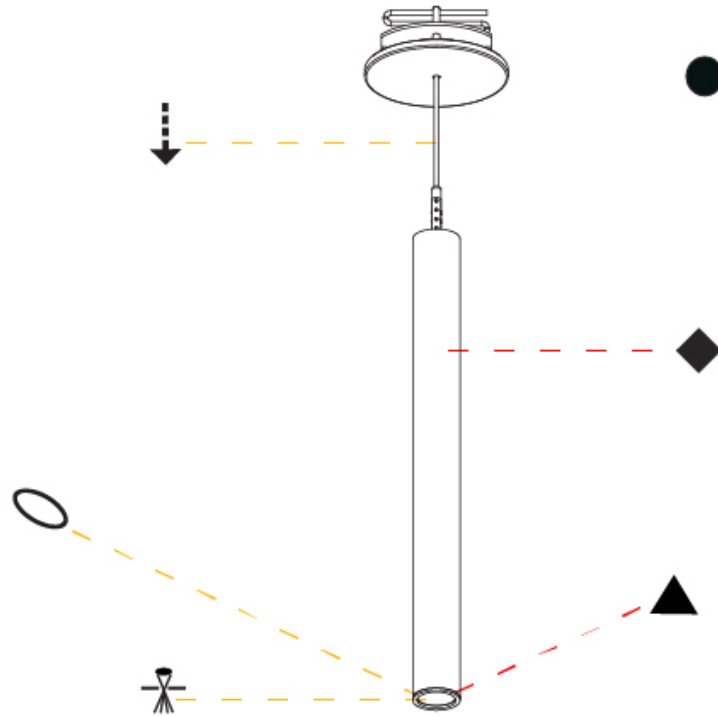

HANGOVER PLUG SHINE MONOPOINT RECESSED CANOPY SUSPENSION

A30843-

PROJECT
TYPE
SPECIFIER
QUANTITY
DATE

A

PROJECT
TYPE
SPECIFIER
QUANTITY
DATE

HANGOVER PLUG SHINE MONOPOINT RECESSED CANOPY SUSPENSION

A30844-

base number	Color Temperature	Finishes (Diamond)	Finishes (Triangle)	Finishes (Circle)	Lens Options	Shine Ring	Cable Options
-------------	-------------------	--------------------	---------------------	-------------------	--------------	------------	---------------