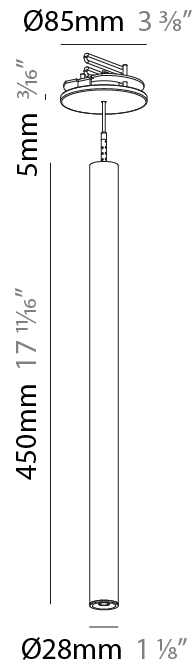

ELECTRICAL

Lamp Type: LED (Zhaga Standard)
Input Wattage (W): 6.4
Total Output Wattage (W): 6
Dimming: Tri-Mode (Non-Dimming and Phase Dimming (120Vac only) and 0-10V Dimming)
Driver Included: Yes
Driver Location: External
Driver Type: Constant Current - Universal
Driver Class: Class 2
Housing: ENCP3 w/Quick Connect
Input Voltage (V): 120 - 277
Constant Current (MA): 500

LED

Number of LEDs: 1
Color Temperature (°K): 2700 / 3000 / 3500 / 4000
Max. Delivered Lumen (lm): Max 381 / 404 / 426 / 438
Nominal Lumen (lm): 460 / 487 / 514 / 528
CRI: >90 CRI
Lamp Life (hrs): 50000

OPTICAL

Reflector: 20 / 26 / 56

RATINGS AND CERTIFICATIONS

Certified By: CSA Certified to UL and CSA Standards

IP Rating: IP20 © 2026, T 1800-388-3382, F 416-247-9319, www.zaneen.com

Available for International specifications by adding 'INT' at the end of the existing Model #. For assistance on 'custom' specifications, contact zteam@zaneen.com. In a constant effort to supply the best product, we reserve the right to change specifications or materials without notice. The most recent specification sheets are found at zaneen.com