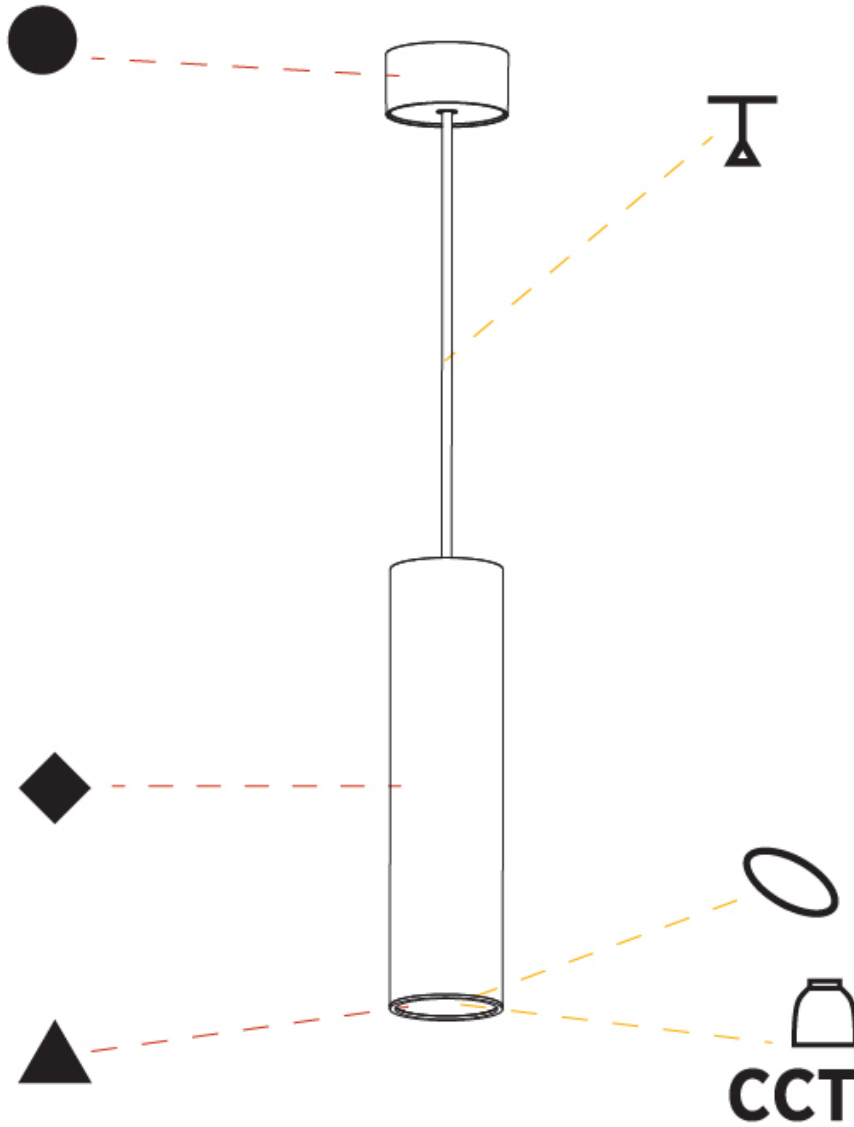

HANGOVER MONOPOINT SURFACE CANOPY SUSPENSION

A300166-

PROJECT	_____
TYPE	_____
SPECIFIER	_____
QUANTITY	_____
DATE	_____