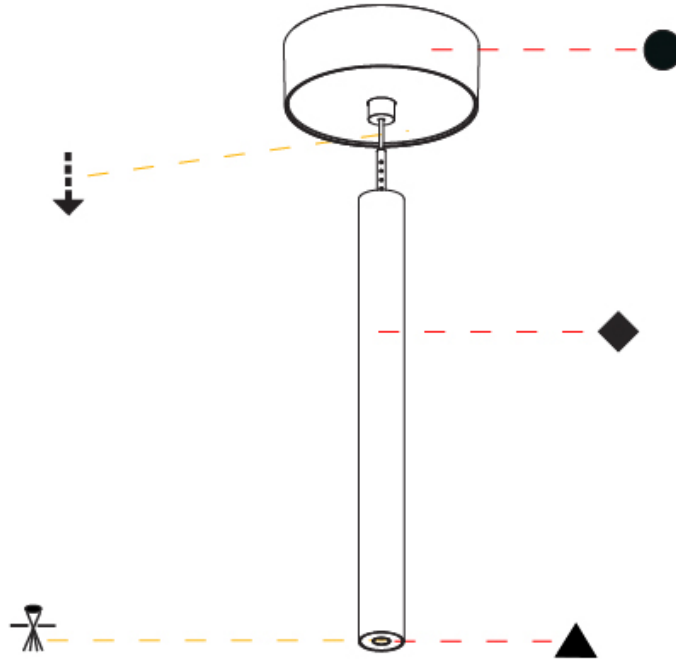

HANGOVER PLUG MONOPOINT SURFACE CANOPY SUSPENSION

A30845-

PROJECT	_____
TYPE	_____
SPECIFIER	_____
QUANTITY	_____
DATE	_____

A