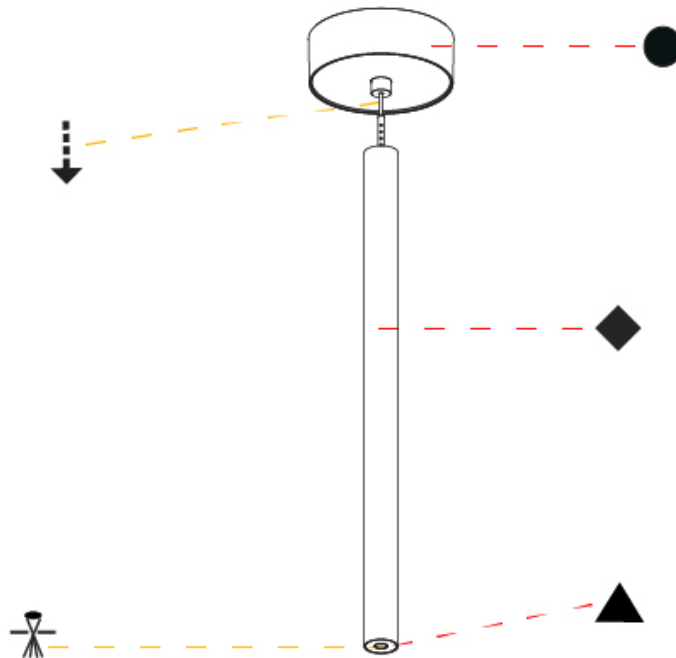

OPTICAL

Optic°: 24 / 32 / 34 / 55 / 58

RATINGS AND CERTIFICATIONS

Certified By: Certified for North American Standards
 IP rating: IP20

HANGOVER PLUG MONOPOINT SURFACE CANOPY SUSPENSION

A30846-

PROJECT
TYPE
SPECIFIER
QUANTITY
DATE